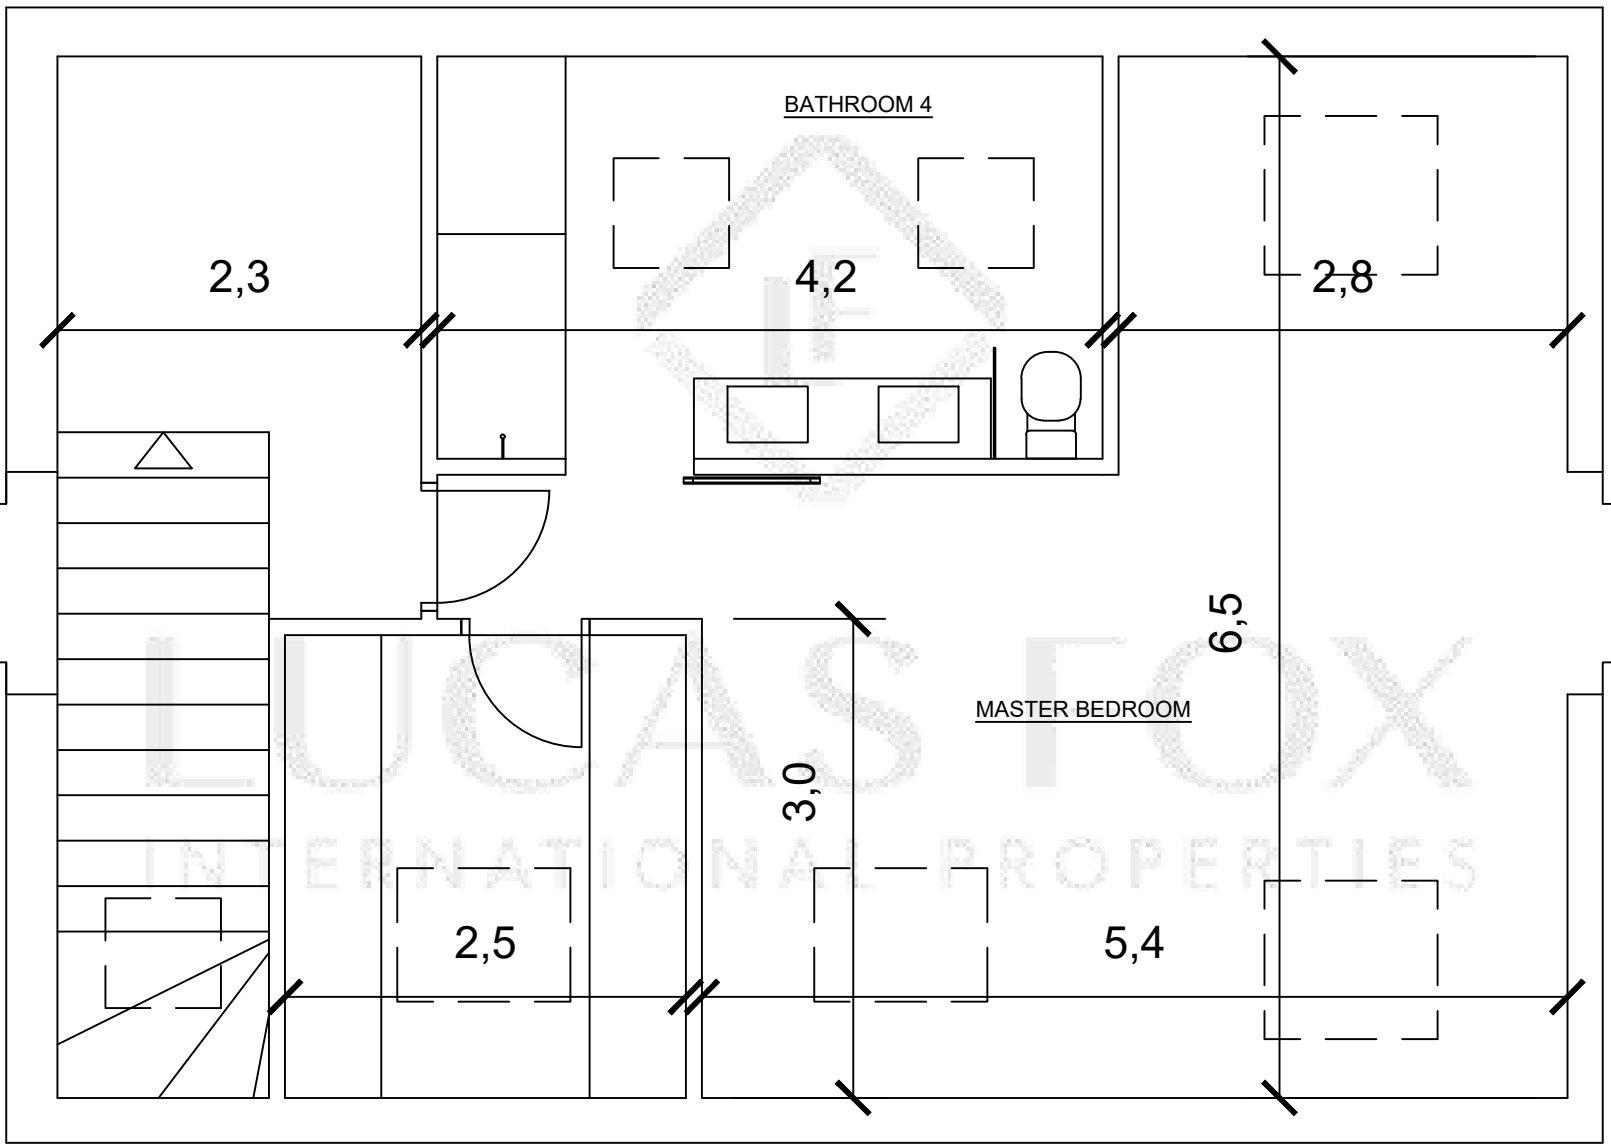

1,6

1,3

4,7

3,9

2,2

BATHROOM 3

KITCHEN

2,6

5,7

7,1

LIVING AND DINING ROOM

2

4,7

2,7

INTERNAL GROSS AREA: 105 m<sup>2</sup>  
 PROPERTY REFERENCE : Vig32221  
 SCALE 1:50  
 A3  
 DIMENSIONS IN METERS  
 JUST FOR ILLUSTRATIVE PURPOSES ONLY  
 NOT FOR CONSTRUCTION

MAIN FLOOR

INTERNAL GROSS AREA: 92 m<sup>2</sup>  
PROPERTY REFERENCE : Vig32221  
SCALE 1:50  
A3  
DIMENSIONS IN METERS  
JUST FOR ILLUSTRATIVE PURPOSES ONLY  
NOT FOR CONSTRUCTION

# FIRST FLOOR