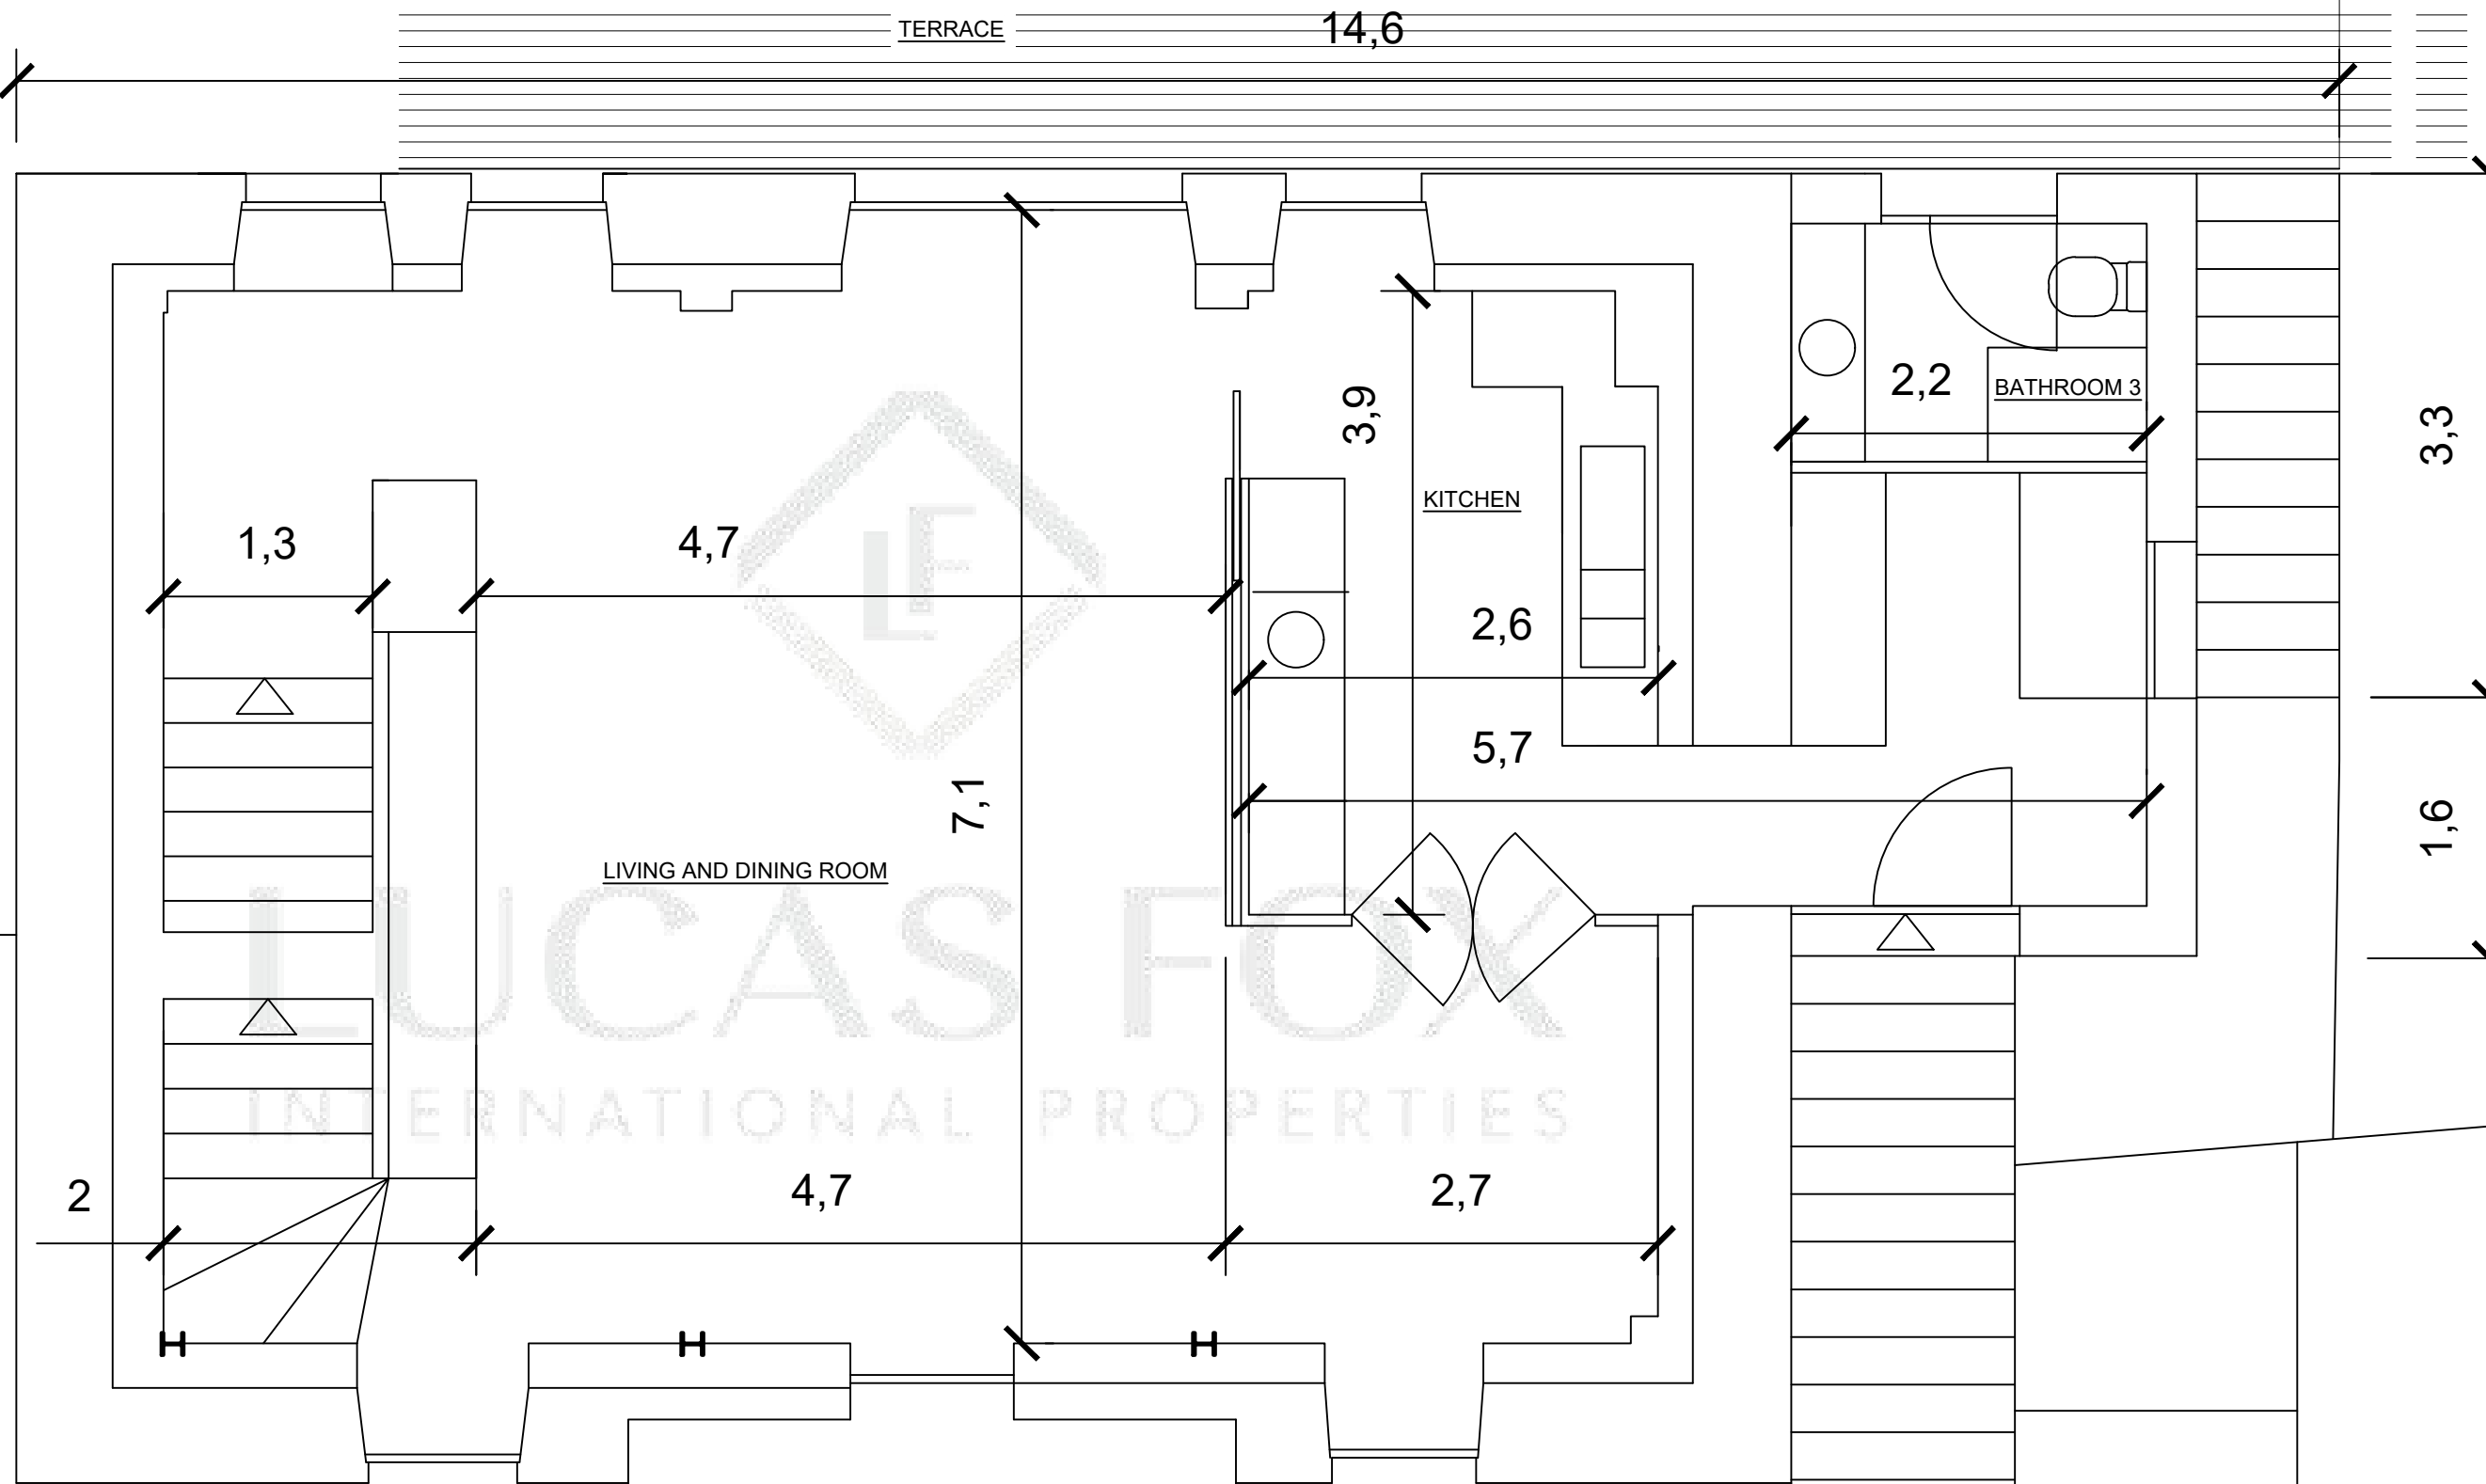

# PROPERTY

TOTAL SITE AREA: 1,328 m<sup>2</sup>  
 PROPERTY REFERENCE : Vig32221  
 SCALE 1:200  
 A3  
 DIMENSIONS IN METERS  
 JUST FOR ILLUSTRATIVE PURPOSES ONLY  
 NOT FOR CONSTRUCTION

TERRACE

14,6

3,3

1,6

1,3

4,7

3,9

2,2

BATHROOM 3

KITCHEN

2,6

5,7

7,1

LIVING AND DINING ROOM

2

4,7

2,7

INTERNAL GROSS AREA: 105 m<sup>2</sup>  
 PROPERTY REFERENCE : Vig32221  
 SCALE 1:50  
 A3  
 DIMENSIONS IN METERS  
 JUST FOR ILLUSTRATIVE PURPOSES ONLY  
 NOT FOR CONSTRUCTION

MAIN FLOOR

INTERNAL GROSS AREA: 92 m<sup>2</sup>  
PROPERTY REFERENCE : Vig32221  
SCALE 1:50  
A3  
DIMENSIONS IN METERS  
JUST FOR ILLUSTRATIVE PURPOSES ONLY  
NOT FOR CONSTRUCTION