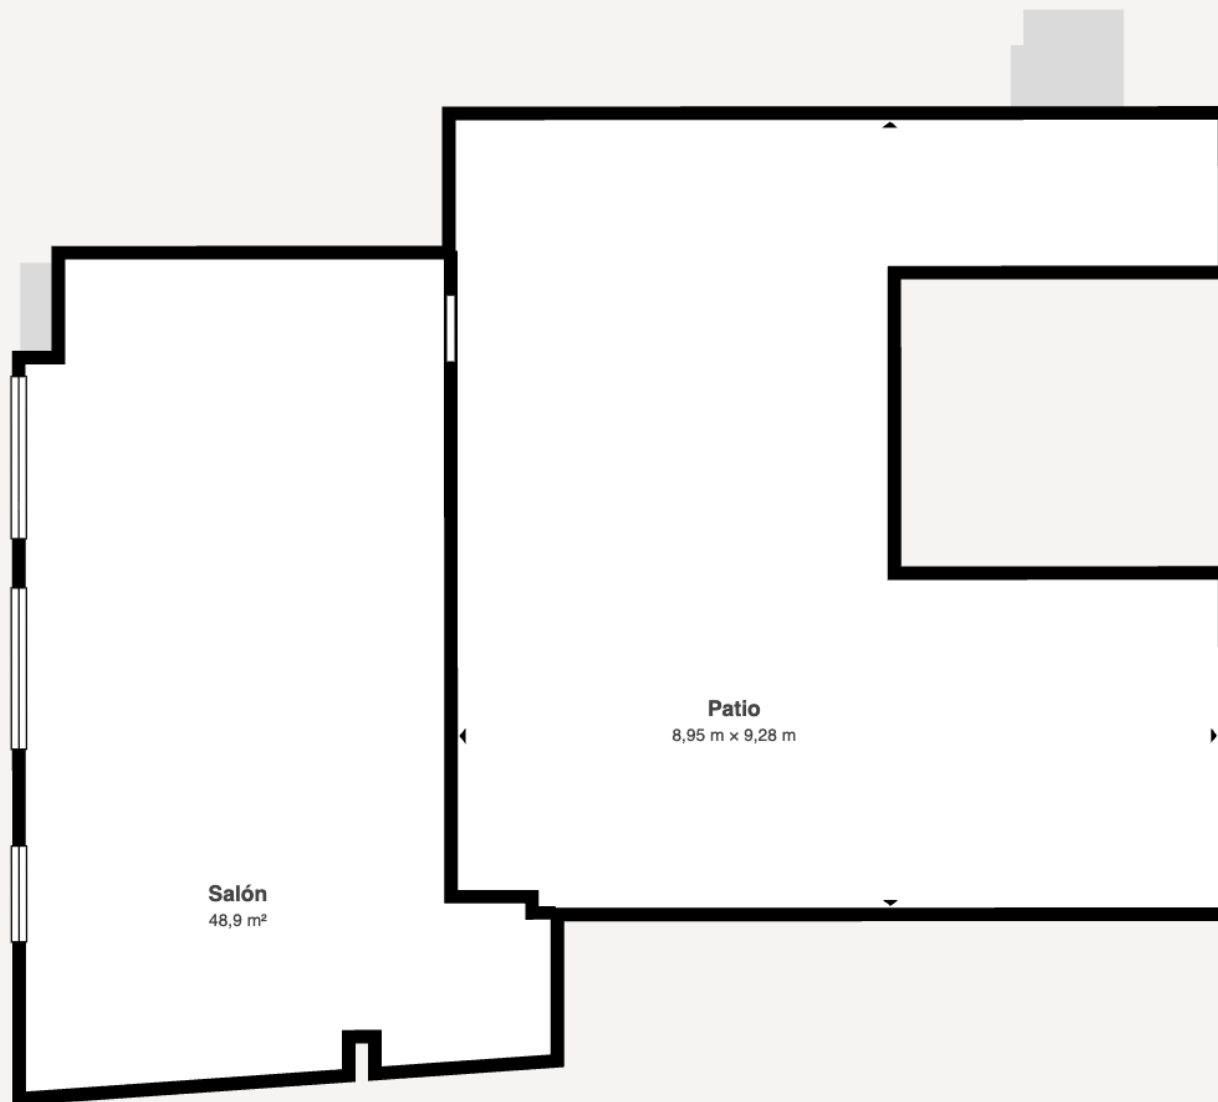

 **Matterport Property Report:**

**6 Carrer de Pujada del Toledá**

**Gross Floor Area - Full Property 162,8 m<sup>2</sup> | Floor 1 109,6 m<sup>2</sup>**

Sizes and dimensions are approximate, actual may vary

Visit 3D space on  
 Matterport

 Matterport Property Report:

**6 Carrer de Pujada del Toledá**

**Gross Floor Area - Full Property 162,8 m<sup>2</sup> | Floor 2 53,2 m<sup>2</sup>**

Sizes and dimensions are approximate, actual may vary

Visit 3D space on  
 Matterport