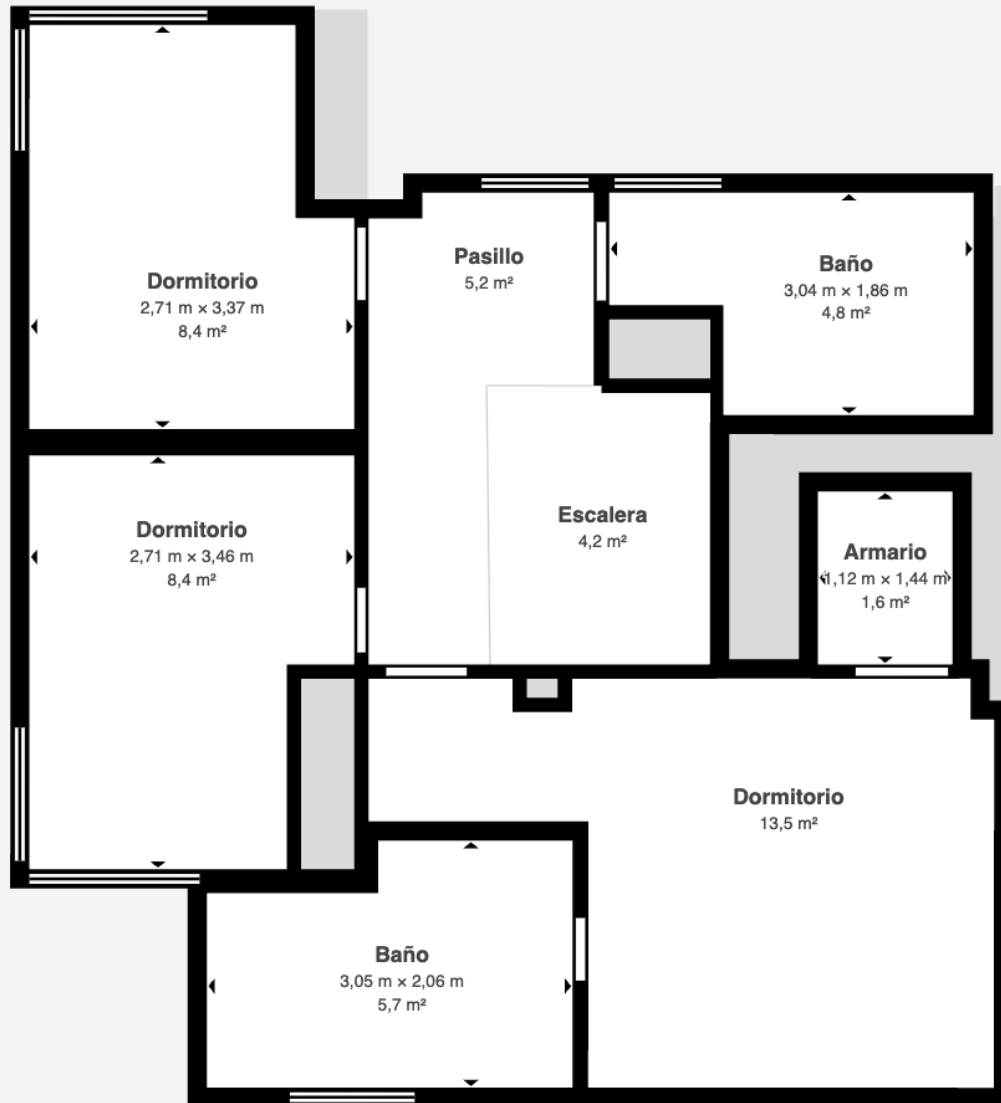

 **Matterport Property Report:**

**VAL69951**

**Gross Floor Area - Full Property 157,4 m<sup>2</sup> | Floor 1 94,7 m<sup>2</sup>**

Sizes and dimensions are approximate, actual may vary

Visit 3D space on  
 Matterport

 **Matterport Property Report:**

**VAL69951**

**Gross Floor Area - Full Property 157,4 m<sup>2</sup> | Floor 2 62,7 m<sup>2</sup>**

Sizes and dimensions are approximate, actual may vary

Visit 3D space on  
 **Matterport**