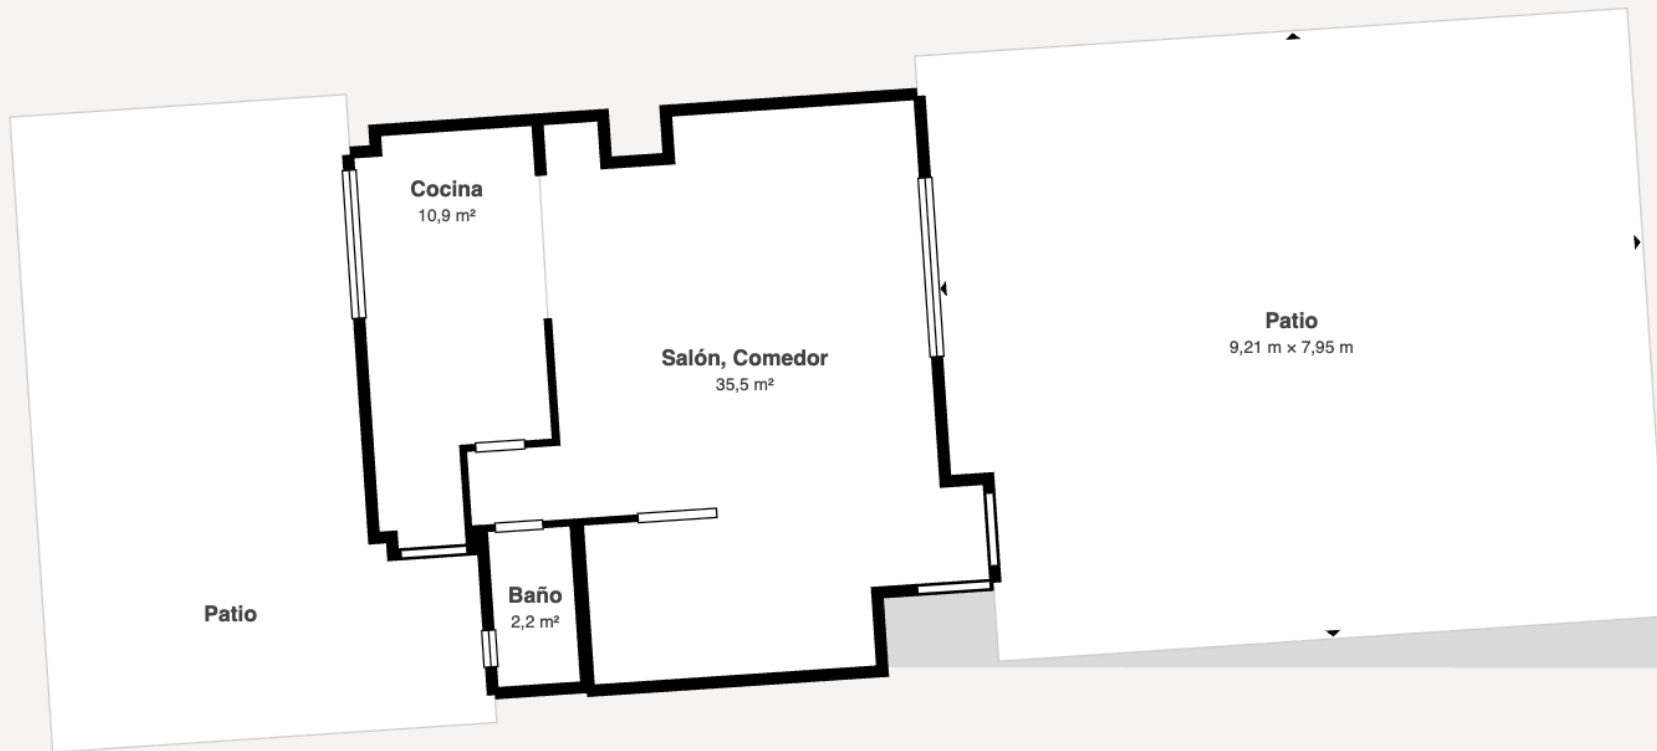

Garaje

 Matterport Property Report:

**VAL69862**

**Gross Floor Area - Full Property 180,4 m<sup>2</sup> | Floor 1 0,0 m<sup>2</sup>**

Sizes and dimensions are approximate, actual may vary

Visit 3D space on  
 Matterport

 **Matterport Property Report:**

**VAL69862**

**Gross Floor Area - Full Property 180,4 m<sup>2</sup> | Floor 2 54,0 m<sup>2</sup>**

Sizes and dimensions are approximate, actual may vary

Visit 3D space on  
 Matterport

 **Matterport Property Report:**

**VAL69862**

**Gross Floor Area - Full Property 180,4 m² | Floor 3 61,3 m²**

Sizes and dimensions are approximate, actual may vary

Visit 3D space on  
 Matterport

 **Matterport Property Report:**

**VAL69862**

**Gross Floor Area - Full Property 180,4 m<sup>2</sup> | Floor 4 65,1 m<sup>2</sup>**

Sizes and dimensions are approximate, actual may vary

Visit 3D space on  
 Matterport