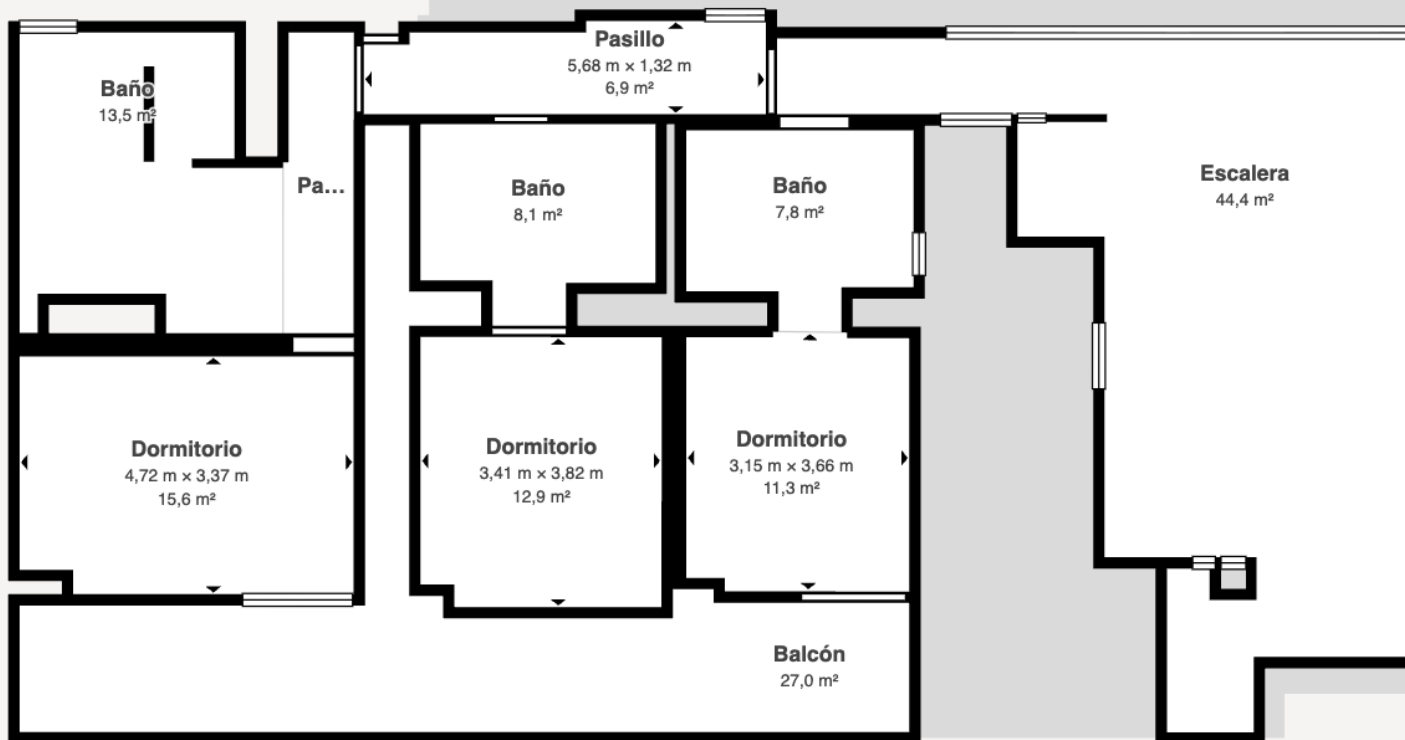

 Matterport Property Report:

VAL67231

Gross Floor Area - Full Property 555,1 m² | Floor 1 210,1 m²

Sizes and dimensions are approximate, actual may vary

Visit 3D space on
 Matterport

 **Matterport Property Report:**

VAL67231

Gross Floor Area - Full Property 555,1 m² | Floor 2 165,7 m²

Sizes and dimensions are approximate, actual may vary

Visit 3D space on
 Matterport

 **Matterport Property Report:**

VAL67231

Gross Floor Area - Full Property 555,1 m² | Floor 3 179,3 m²

Sizes and dimensions are approximate, actual may vary

Visit 3D space on
 Matterport