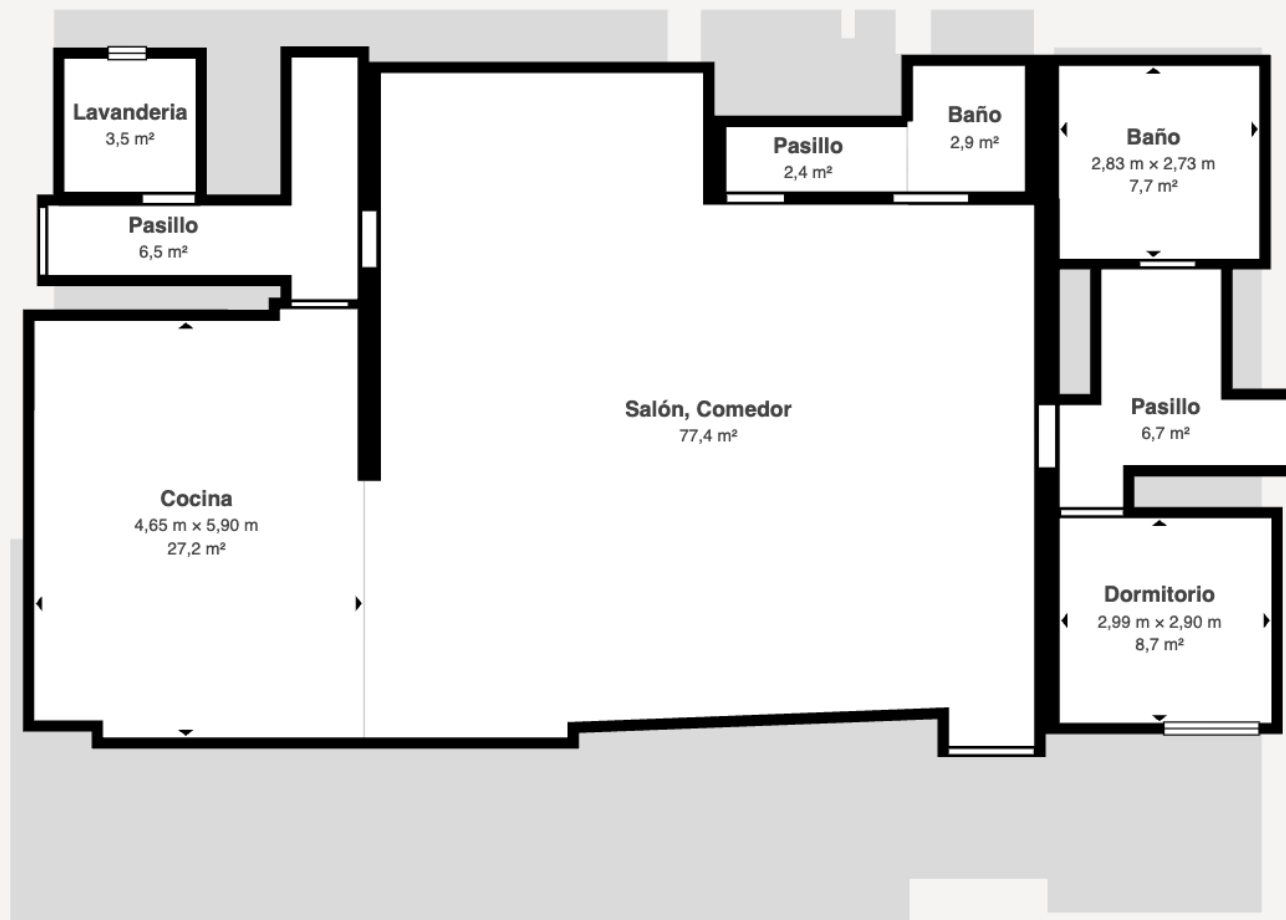

 Matterport Property Report:

VAL67231

Gross Floor Area - Full Property 555,1 m² | Floor 1 210,1 m²

Sizes and dimensions are approximate, actual may vary

Visit 3D space on
 Matterport

 **Matterport Property Report:**

VAL67231

Gross Floor Area - Full Property 555,1 m² | Floor 2 165,7 m²

Sizes and dimensions are approximate, actual may vary

Visit 3D space on
 Matterport

 **Matterport Property Report:**

VAL67231

Gross Floor Area - Full Property 555,1 m² | Floor 3 179,3 m²

Sizes and dimensions are approximate, actual may vary

Visit 3D space on
 Matterport