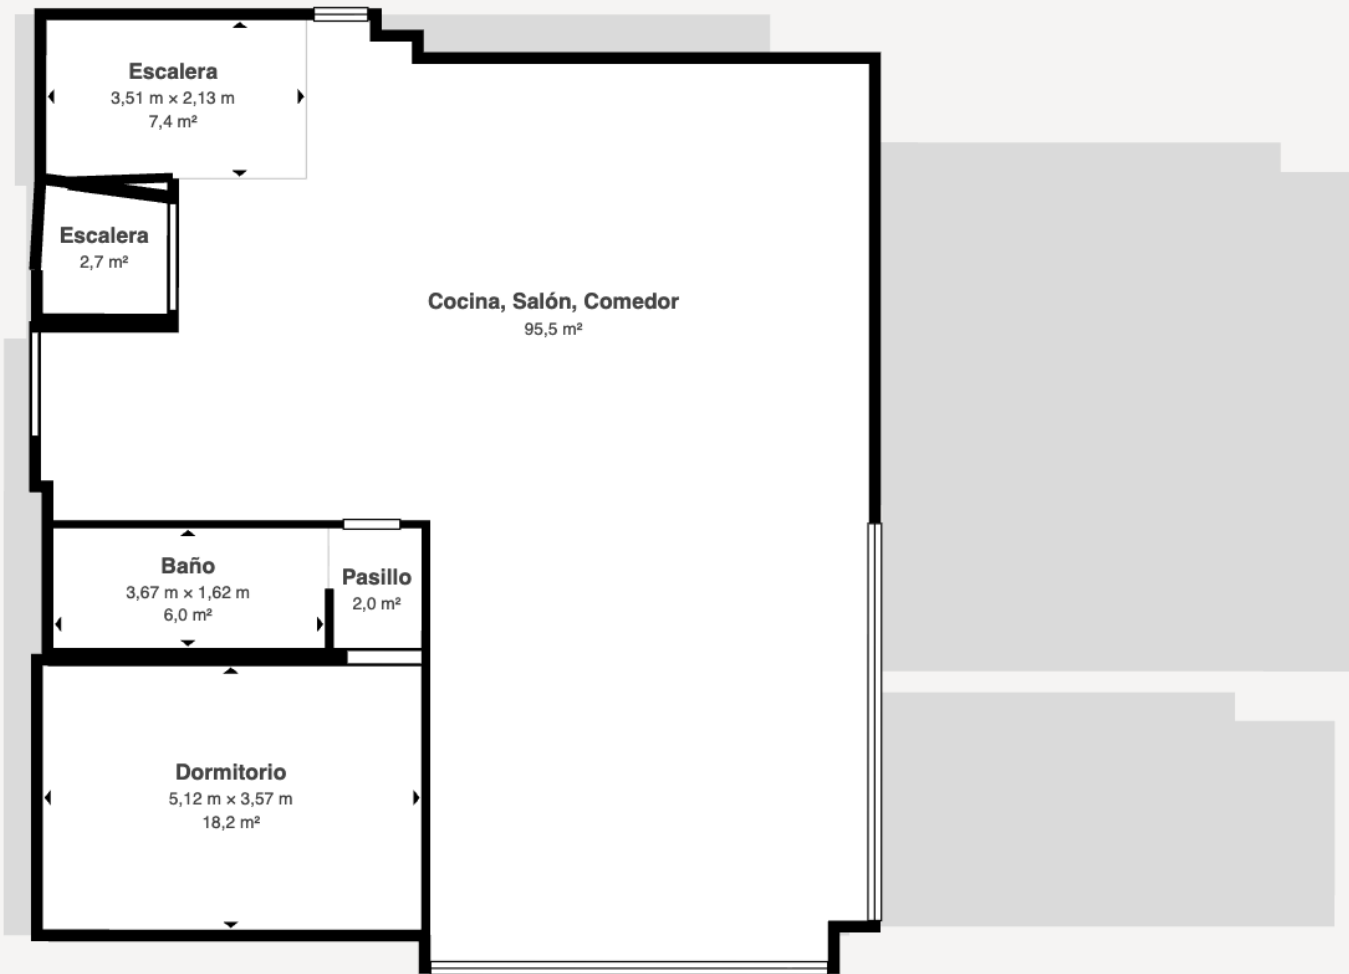

 Matterport Property Report:

**VAL68639**

Gross Floor Area - Full Property 712,3 m<sup>2</sup> | Floor 1 154,7 m<sup>2</sup>

Sizes and dimensions are approximate, actual may vary

Visit 3D space on  
 Matterport

 **Matterport Property Report:**

**VAL68639**

**Gross Floor Area - Full Property 712,3 m<sup>2</sup> | Floor 2 145,0 m<sup>2</sup>**

Sizes and dimensions are approximate, actual may vary

Visit 3D space on  
 **Matterport**

 Matterport Property Report:

**VAL68639**

**Gross Floor Area - Full Property 712,3 m<sup>2</sup> | Floor 3 230,0 m<sup>2</sup>**

Sizes and dimensions are approximate, actual may vary

Visit 3D space on  
 Matterport

 **Matterport Property Report:**

**VAL68639**

**Gross Floor Area - Full Property 712,3 m² | Floor 4 182,6 m²**

Sizes and dimensions are approximate, actual may vary

Visit 3D space on  
 **Matterport**