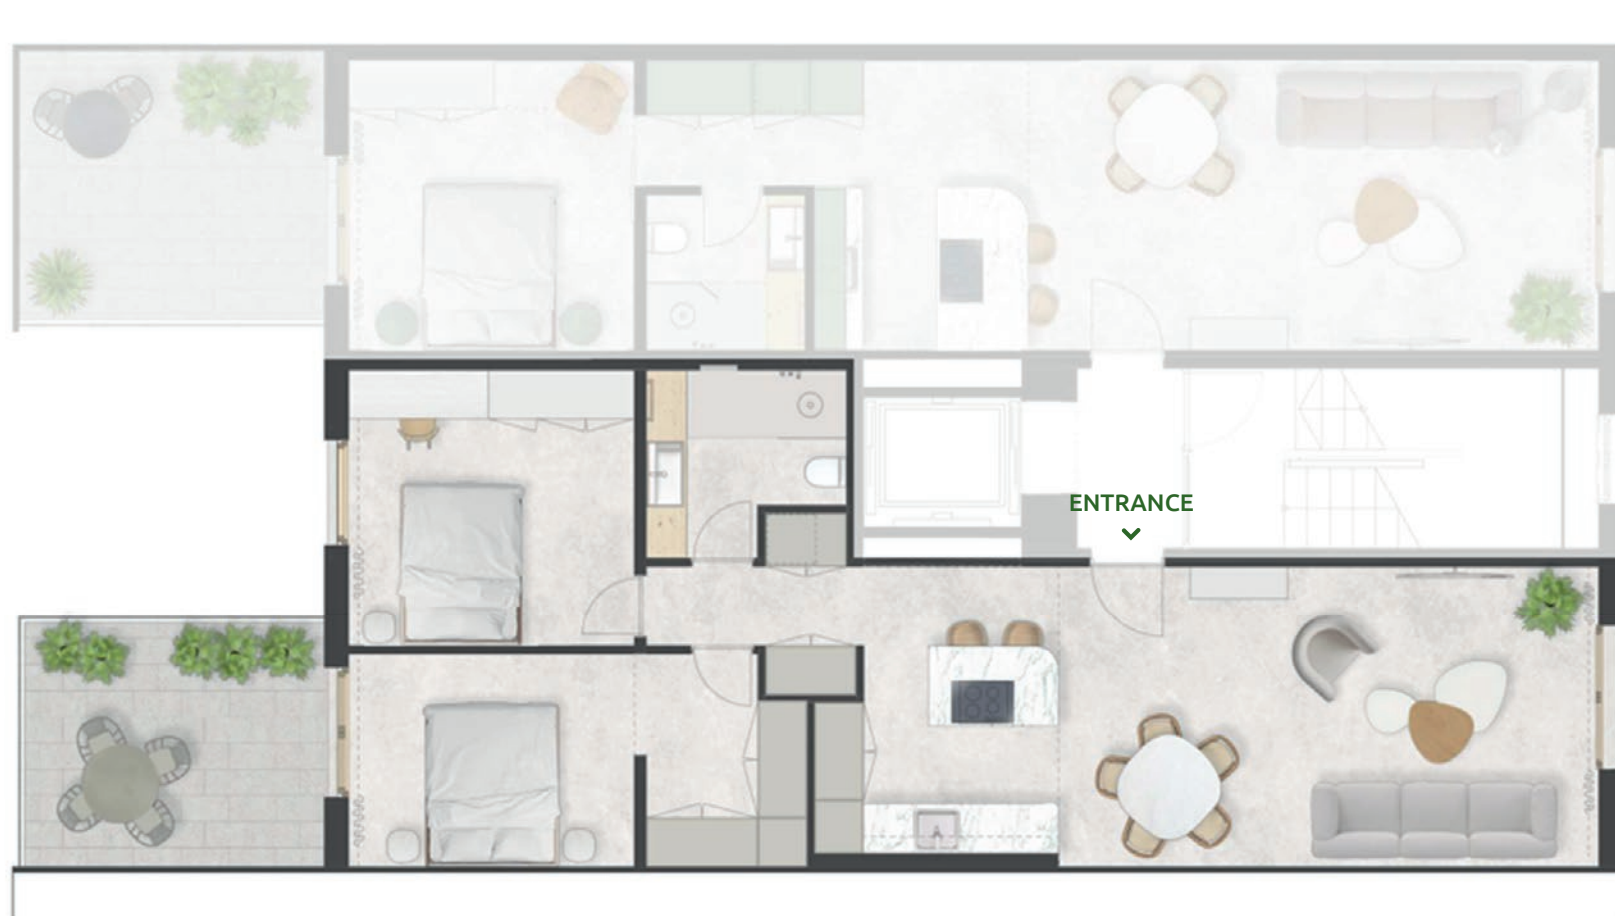

First floor | Apartment 1.03

USABLE FLOOR AREAS

Living/Dining-Room/Kitchen	34.40 m²
Hallway	4.00 m²
Bedroom-Dressing Room	14.20 m²
Bedroom	12.00 m²
Bathroom	5.00 m²
Terrace	11.60 m²

TOTAL FLOOR AREAS

Usable Floor Area - Internal	69.60 m²
Usable Floor Area - External	11.60 m²
Gross Floor Area	79.13 m²
Gross Floor Area with common areas	97.54 m²