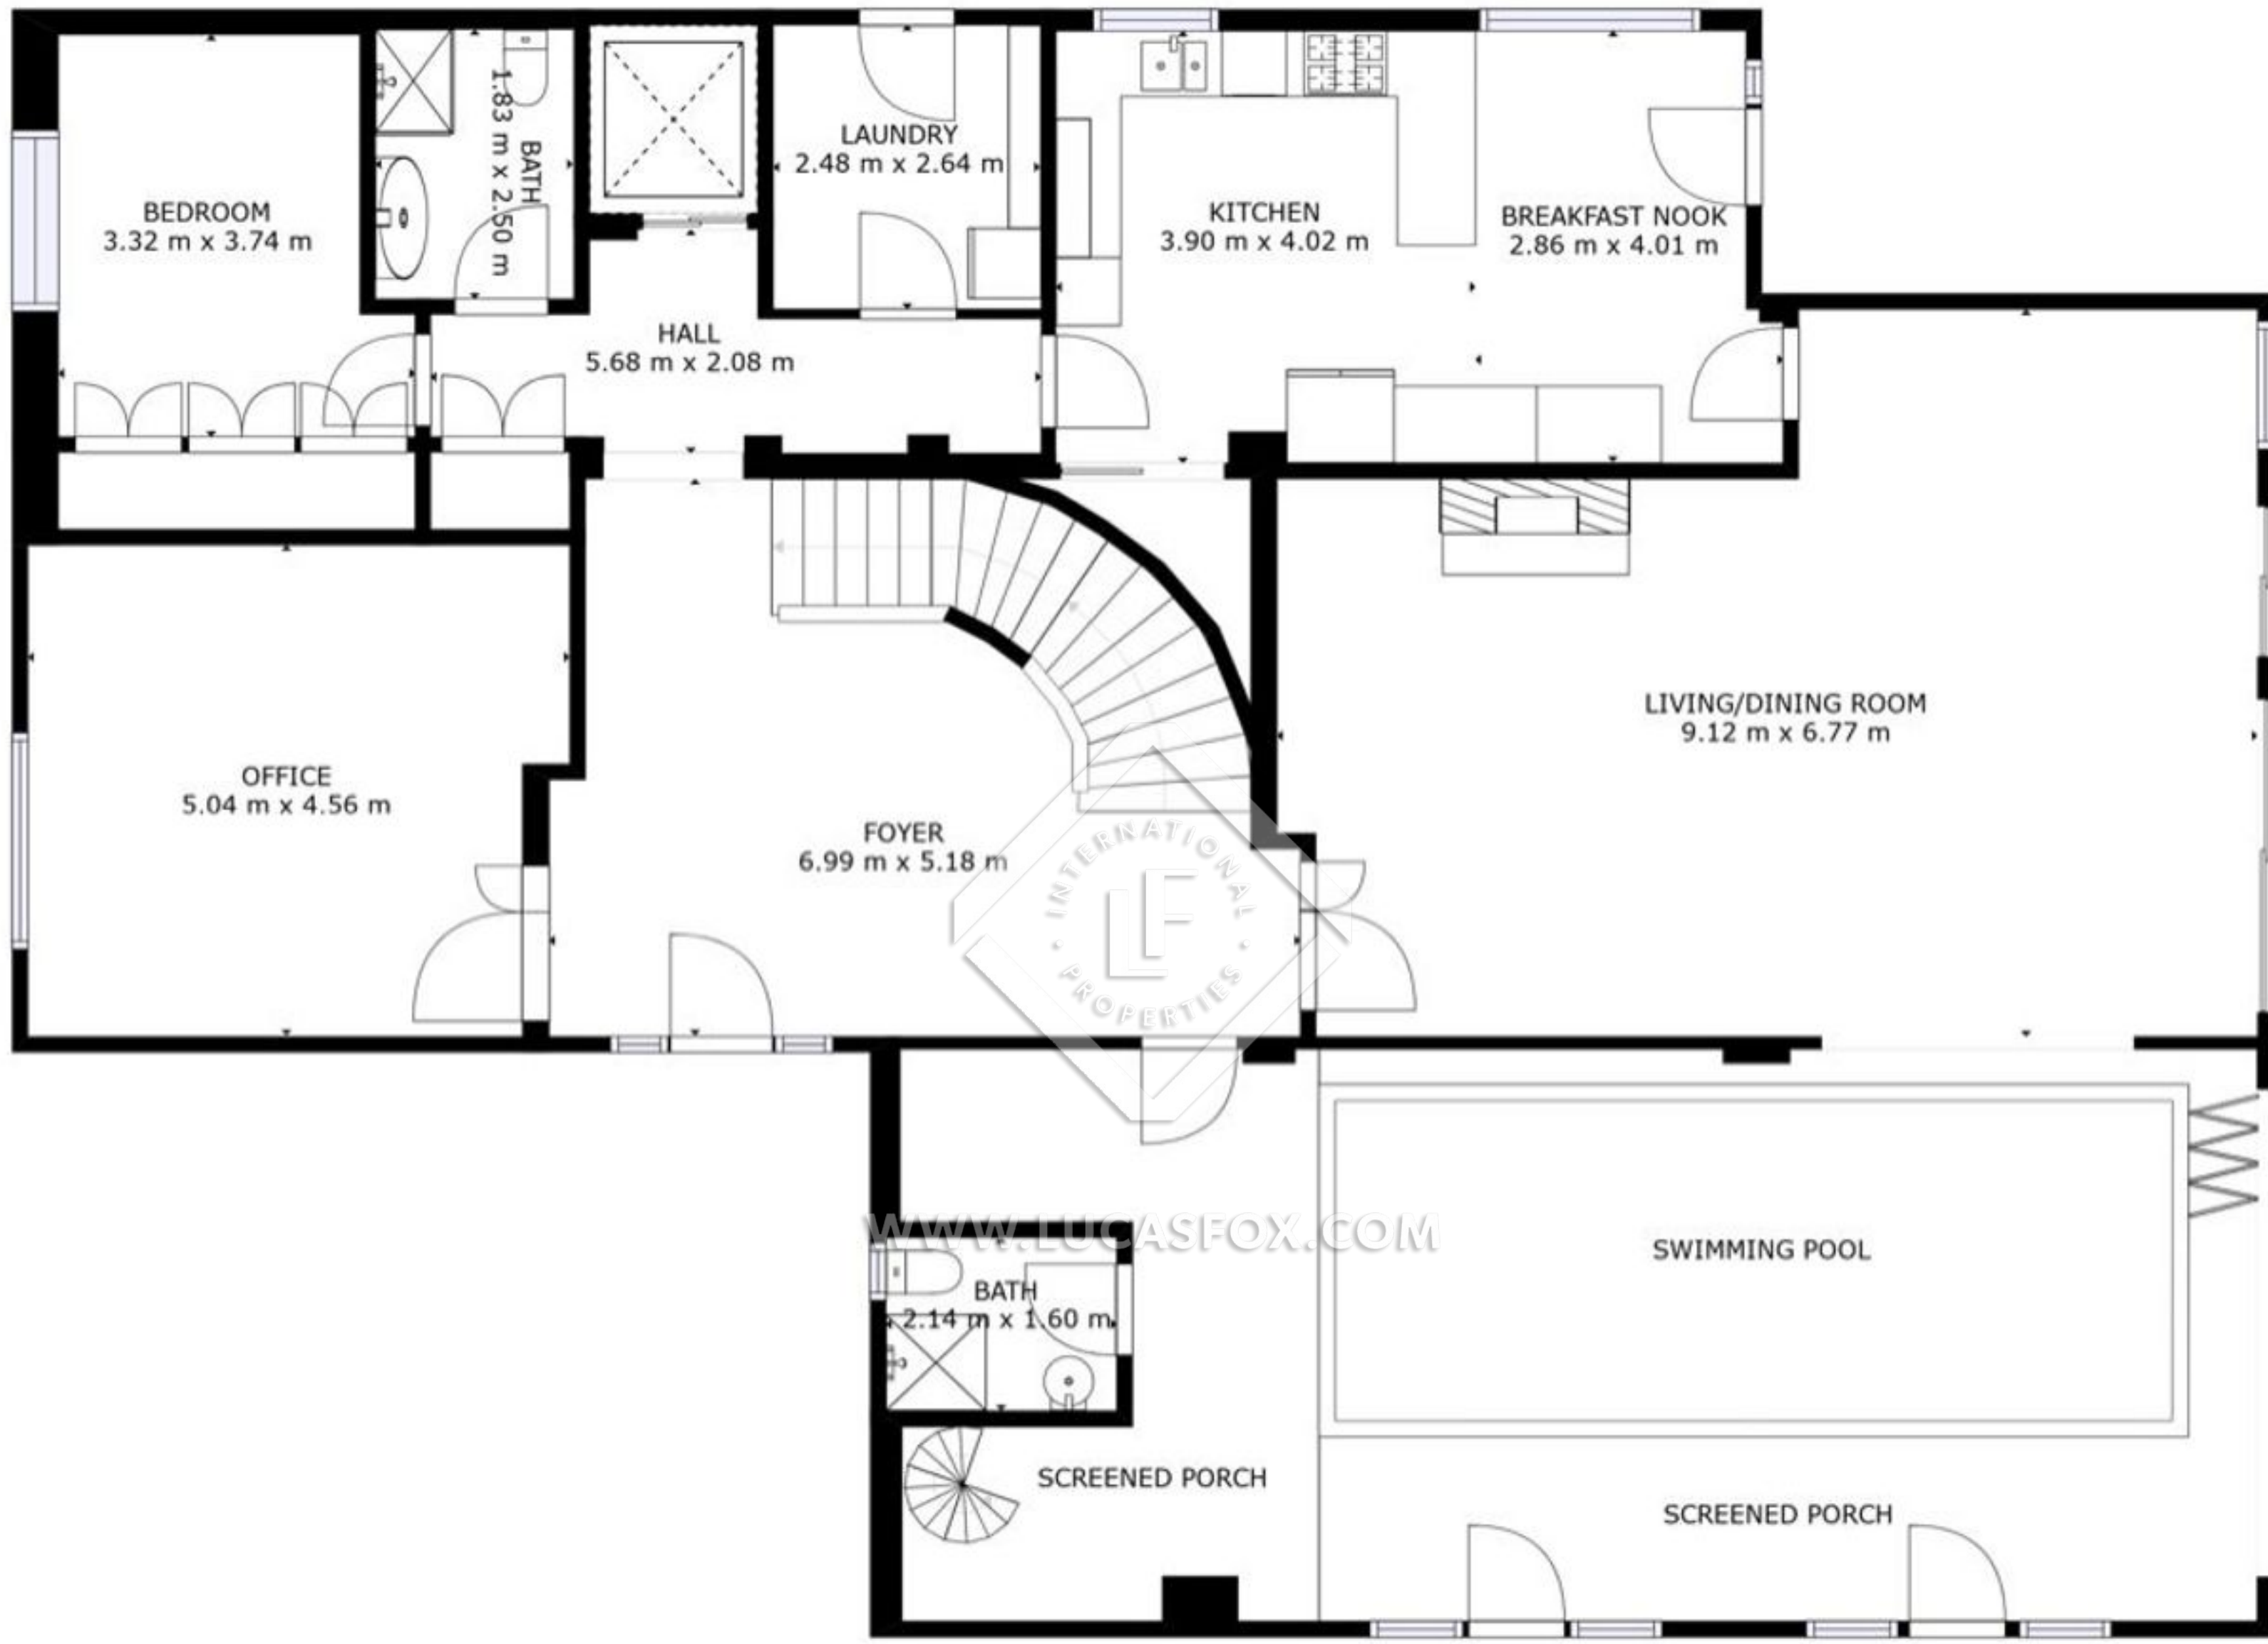

GROSS INTERNAL AREA
 FLOOR 1: 107 m², FLOOR 2: 184 m²
 FLOOR 3: 168 m², EXCLUDED AREAS:
 PORCH: 37 m²
 TOTAL: 458 m²

SIZES AND DIMENSIONS ARE APPROXIMATE, ACTUAL MAY VARY.

GROSS INTERNAL AREA
 FLOOR 1: 107 m², FLOOR 2: 184 m²
 FLOOR 3: 168 m², EXCLUDED AREAS:
 PORCH: 37 m²
 TOTAL: 458 m²

SIZES AND DIMENSIONS ARE APPROXIMATE, ACTUAL MAY VARY.

GROSS INTERNAL AREA
 FLOOR 1: 107 m², FLOOR 2: 184 m²
 FLOOR 3: 168 m², EXCLUDED AREAS:
 PORCH: 37 m²
 TOTAL: 458 m²

SIZES AND DIMENSIONS ARE APPROXIMATE, ACTUAL MAY VARY.