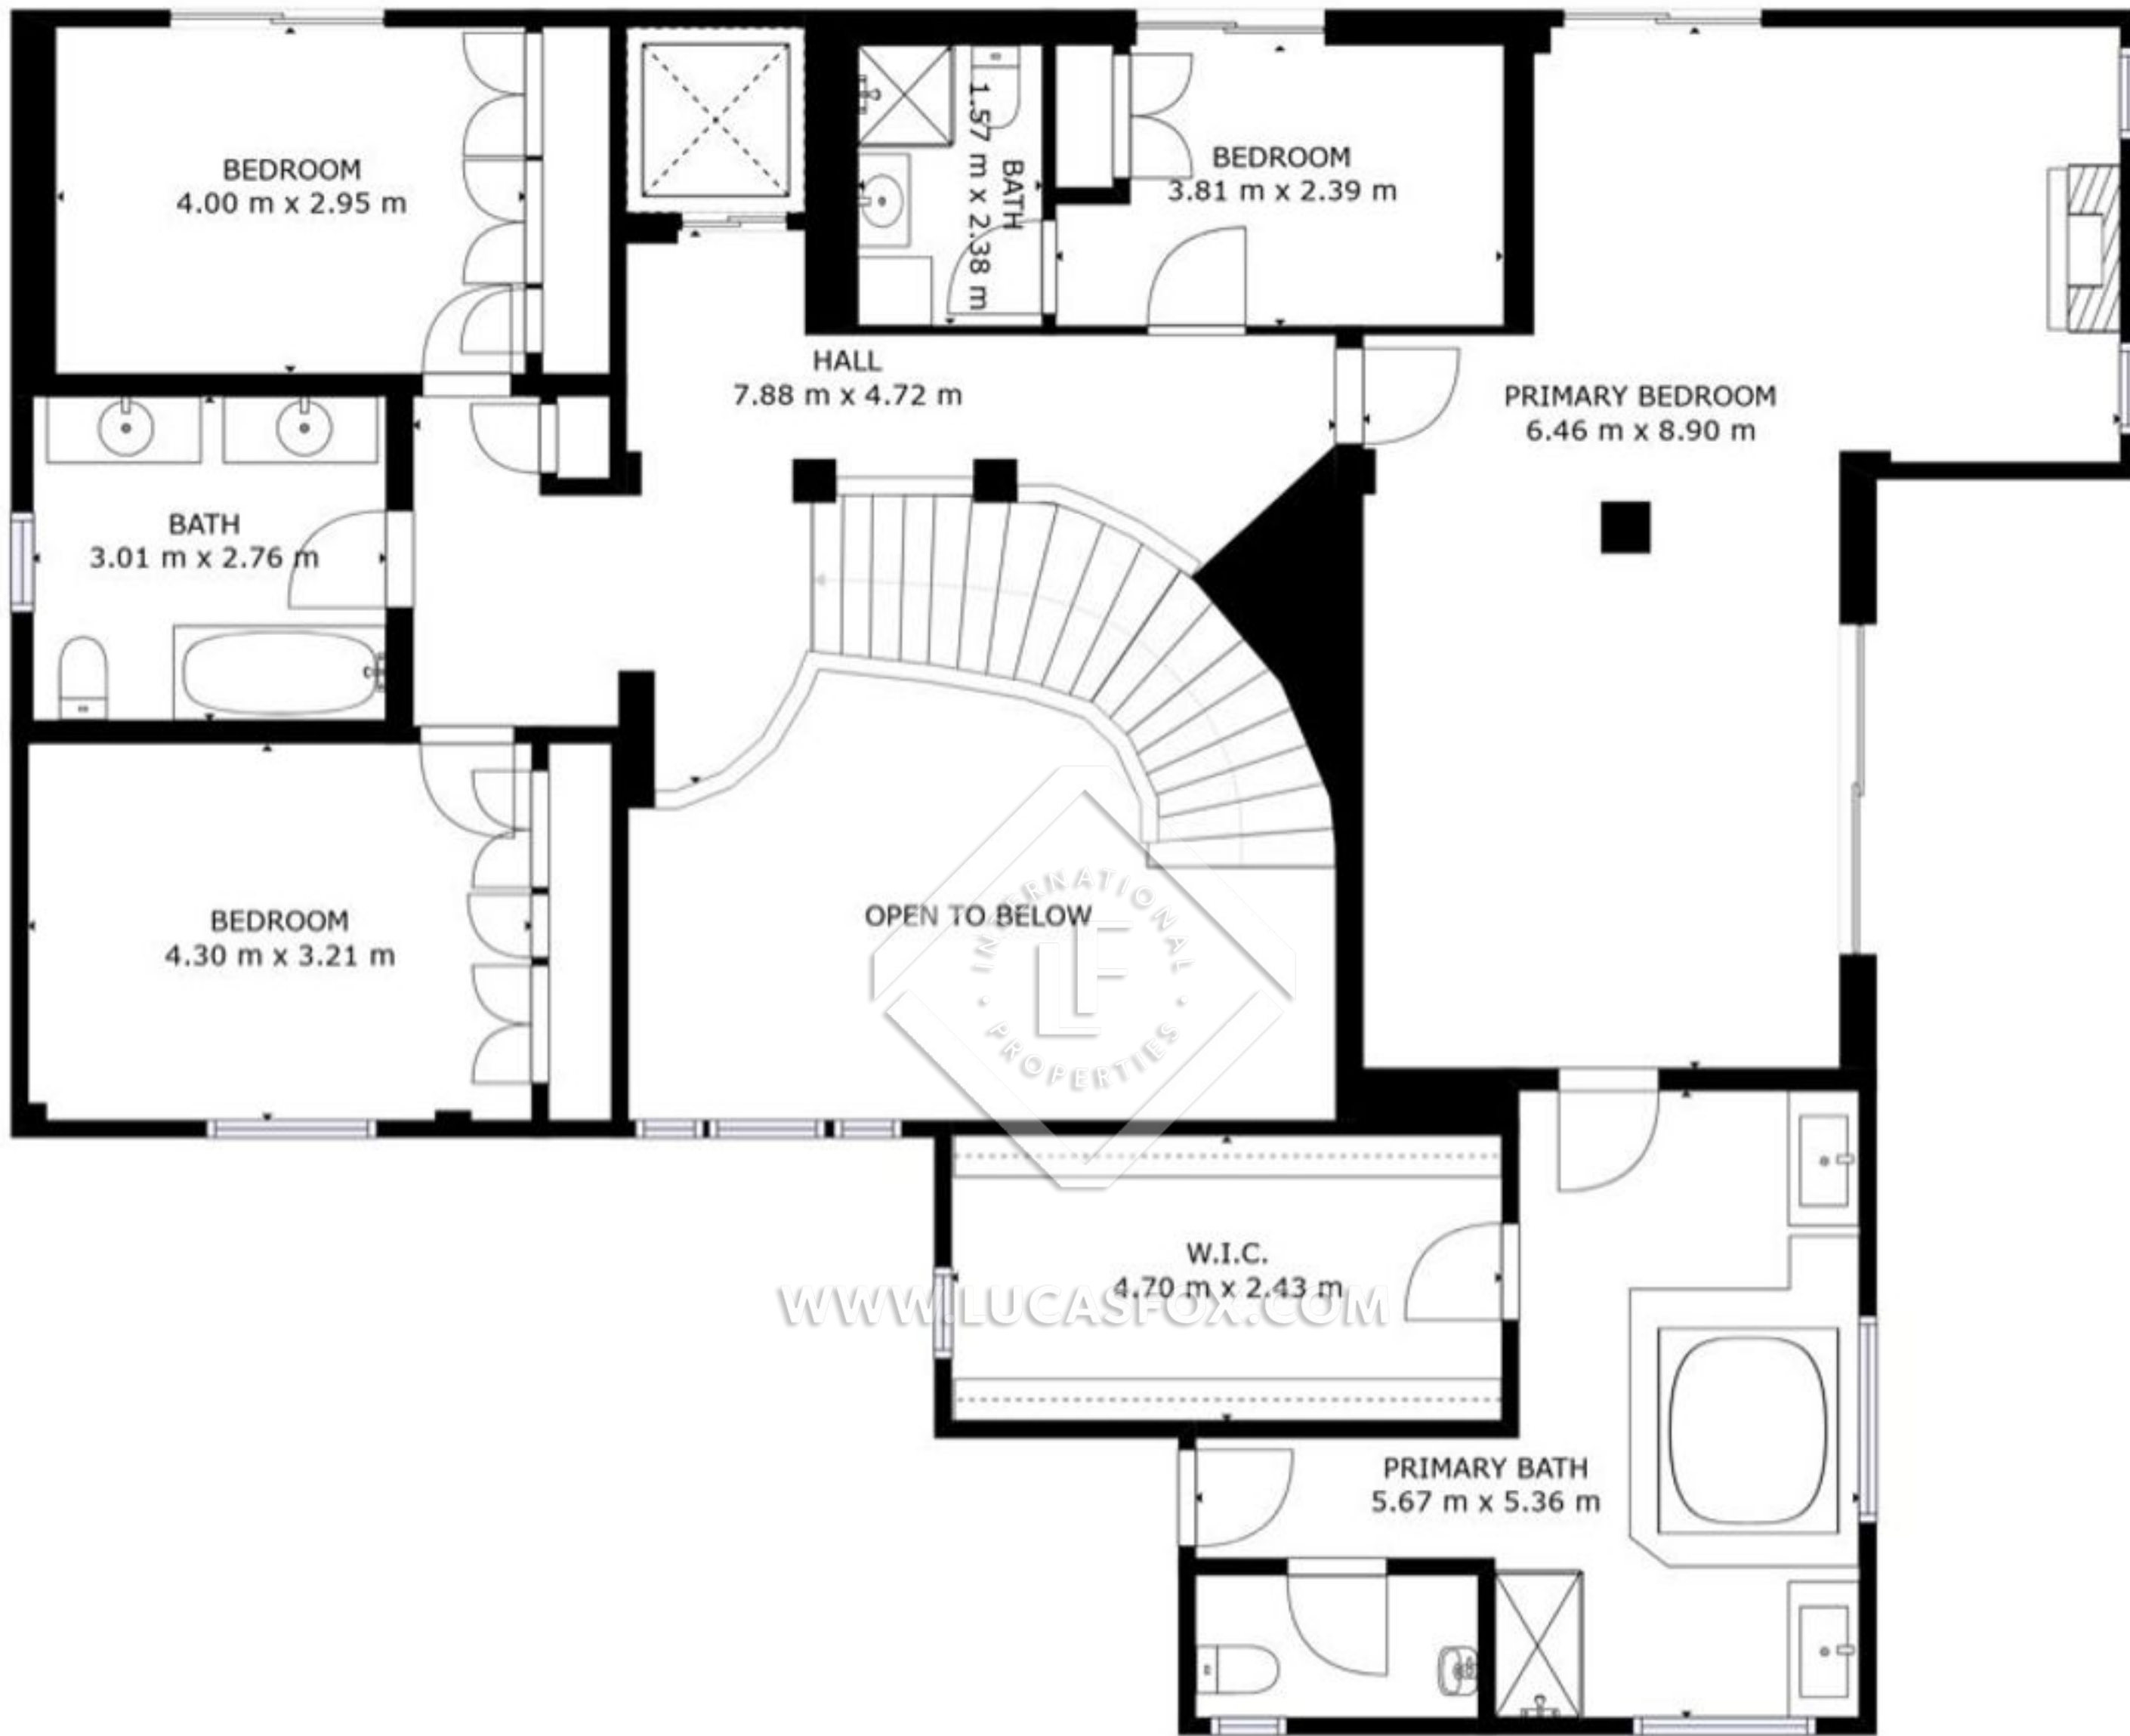

GROSS INTERNAL AREA
 FLOOR 1: 107 m², FLOOR 2: 184 m²
 FLOOR 3: 168 m², EXCLUDED AREAS:
 PORCH: 37 m²
 TOTAL: 458 m²

SIZES AND DIMENSIONS ARE APPROXIMATE, ACTUAL MAY VARY.

GROSS INTERNAL AREA
 FLOOR 1: 107 m², FLOOR 2: 184 m²
 FLOOR 3: 168 m², EXCLUDED AREAS:
 PORCH: 37 m²
 TOTAL: 458 m²

SIZES AND DIMENSIONS ARE APPROXIMATE, ACTUAL MAY VARY.

GROSS INTERNAL AREA
 FLOOR 1: 107 m², FLOOR 2: 184 m²
 FLOOR 3: 168 m², EXCLUDED AREAS:
 PORCH: 37 m²
 TOTAL: 458 m²

SIZES AND DIMENSIONS ARE APPROXIMATE, ACTUAL MAY VARY.