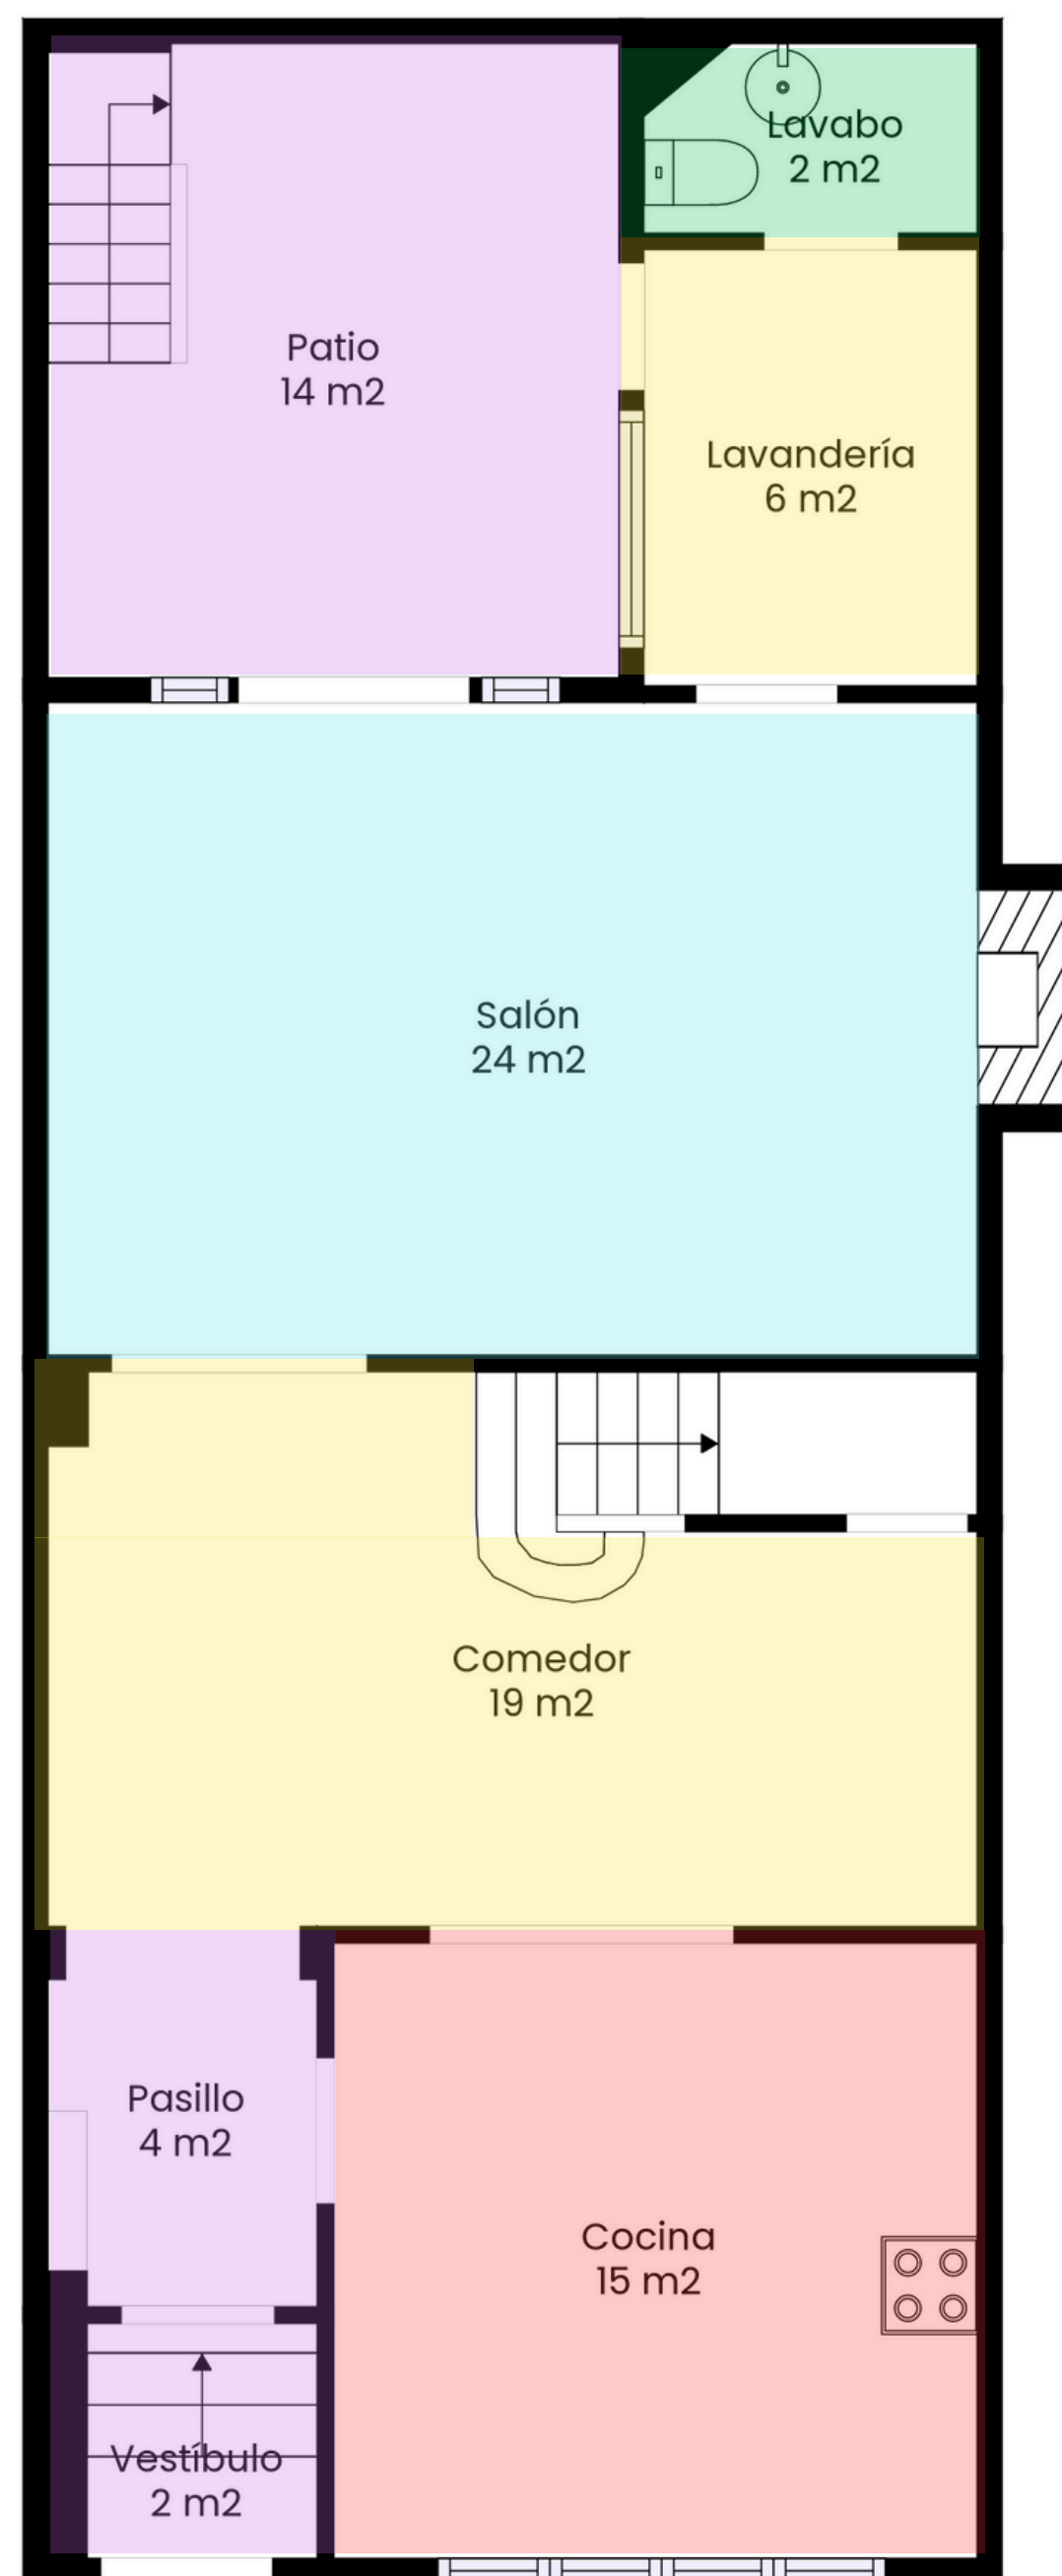

Planta Baja

Scale in metres. Indicative only. Dimensions are approximate. All information contained here in is gathered from sources we believe to be reliable. However we cannot guarantee its accuracy and interested persons should rely on their own enquiries.

Planta 1

Scale in metres. Indicative only. Dimensions are approximate. All information contained here in is gathered from sources we believe to be reliable. However we cannot guarantee its accuracy and interested persons should rely on their own enquiries.

Planta 2

Scale in metres. Indicative only. Dimensions are approximate. All information contained here in is gathered from sources we believe to be reliable. However we cannot guarantee its accuracy and interested persons should rely on their own enquiries.

Planta 3

Scale in metres. Indicative only. Dimensions are approximate. All information contained here in is gathered from sources we believe to be reliable. However we cannot guarantee its accuracy and interested persons should rely on their own enquiries.