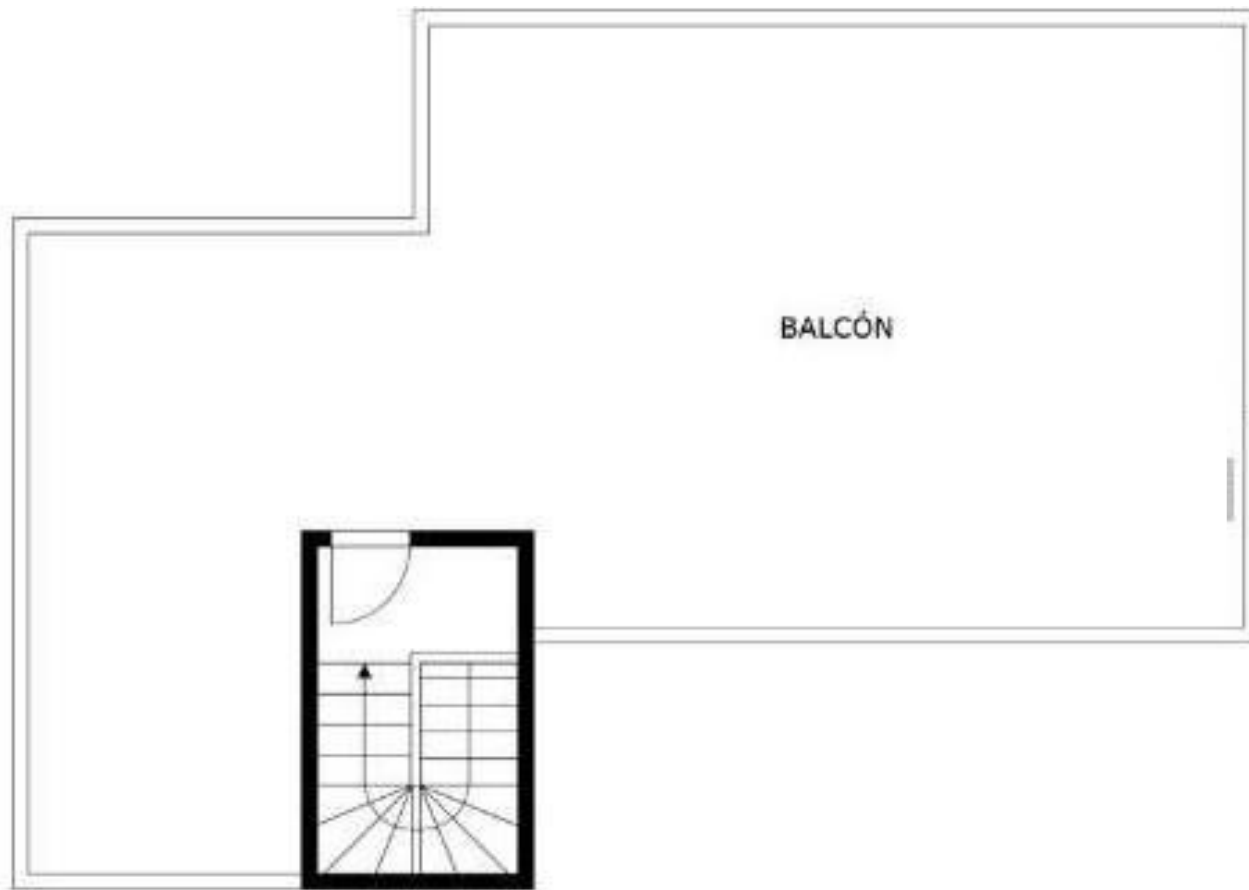

PLANTA 1

PLANTA 2

Scale in metres. Indicative only. Dimensions are approximate. All information contained here in is gathered from sources we believe to be reliable. However we cannot guarantee its accuracy and interested persons should rely on their own enquiries.

ÁREA INTERNA BRUTA
 PLANTA 1 83.5 sq.m. PLANTA 2 78.8 sq.m. PLANTA 3 6.8 sq.m.
 ÁREAS EXCLUIDAS : BALCÓN 16.3 sq.m. BALCÓN 8.6 sq.m. BALCÓN 71.1 sq.m.
 TOTAL : 169.0 sq.m.

PLANTA 3

Scale in metres. Indicative only. Dimensions are approximate. All information contained here in is gathered from sources we believe to be reliable. However we cannot guarantee its accuracy and interested persons should rely on their own enquiries.