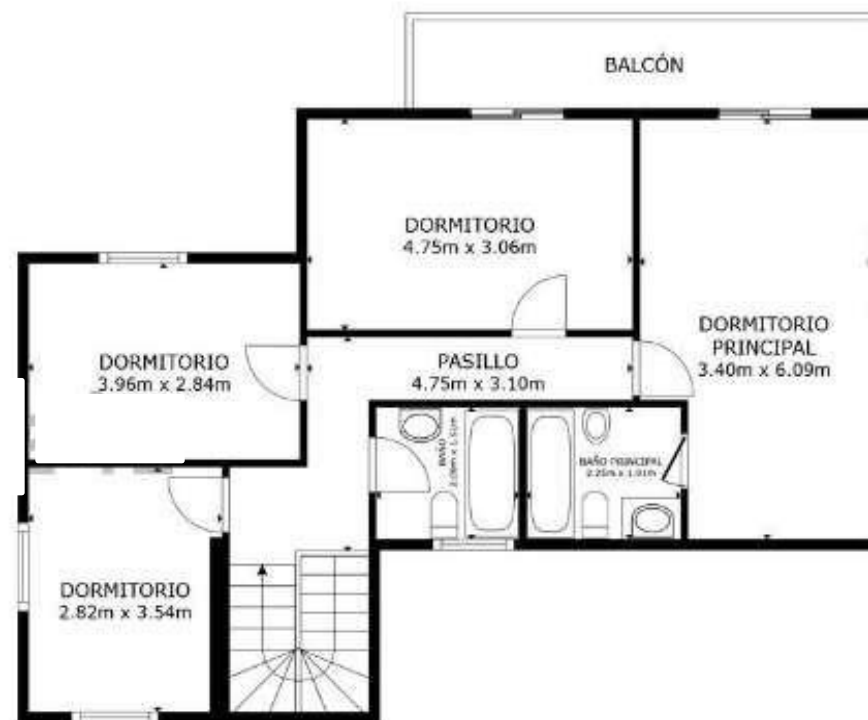

PLANTA 1

PLANTA 2

Scale in metres. Indicative only. Dimensions are approximate. All information contained here in is gathered from sources we believe to be reliable. However we cannot guarantee its accuracy and interested persons should rely on their own enquiries.

ÁREA INTERNA BRUTA
 PLANTA 1 83.5 sq.m. PLANTA 2 78.8 sq.m. PLANTA 3 6.8 sq.m.
 ÁREAS EXCLUIDAS : BALCÓN 16.3 sq.m. BALCÓN 8.6 sq.m. BALCÓN 71.1 sq.m.
 TOTAL : 169.0 sq.m.

PLANTA 3

Scale in metres. Indicative only. Dimensions are approximate. All information contained here in is gathered from sources we believe to be reliable. However we cannot guarantee its accuracy and interested persons should rely on their own enquiries.

ÁREA INTERNA BRUTA
PLANTA 1 83.5 sq.m. PLANTA 2 78.8 sq.m. PLANTA 3 6.8 sq.m.
ÁREAS EXCLUIDAS : BALCÓN 16.3 sq.m. BALCÓN 8.6 sq.m. BALCÓN 71.1 sq.m.
TOTAL : 169.0 sq.m.