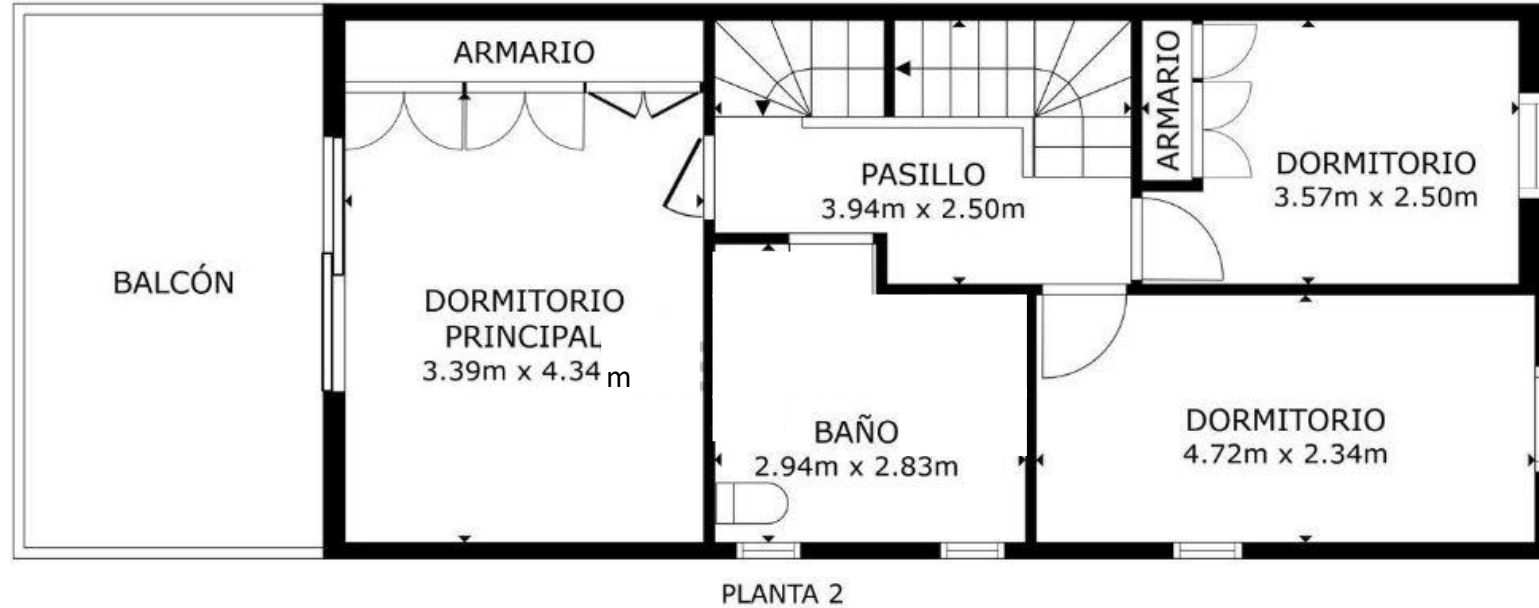

PLANTA 3

ÁREA INTERNA BRUTA
PLANTA 1 52.6 m² PLANTA 2 55.2 m² PLANTA 3 27.9 m²
ÁREAS EXCLUIDAS : PATIO 14.2 m² BALCÓN 14.3 m² BALCÓN 16.8 m²
TOTAL : 135.8 m²

Scale in metres. Indicative only. Dimensions are approximate. All information contained here in is gathered from sources we believe to be reliable. However we cannot guarantee its accuracy and interested persons should rely on their own enquiries.

ÁREA INTERNA BRUTA
 PLANTA 1 52.6 m² PLANTA 2 55.2 m² PLANTA 3 27.9 m²
 ÁREAS EXCLUIDAS : PATIO 14.2 m² BALCÓN 14.3 m² BALCÓN 16.8 m²
 TOTAL : 135.8 m²

Scale in metres. Indicative only. Dimensions are approximate. All information contained here in is gathered from sources we believe to be reliable. However we cannot guarantee its accuracy and interested persons should rely on their own enquiries.