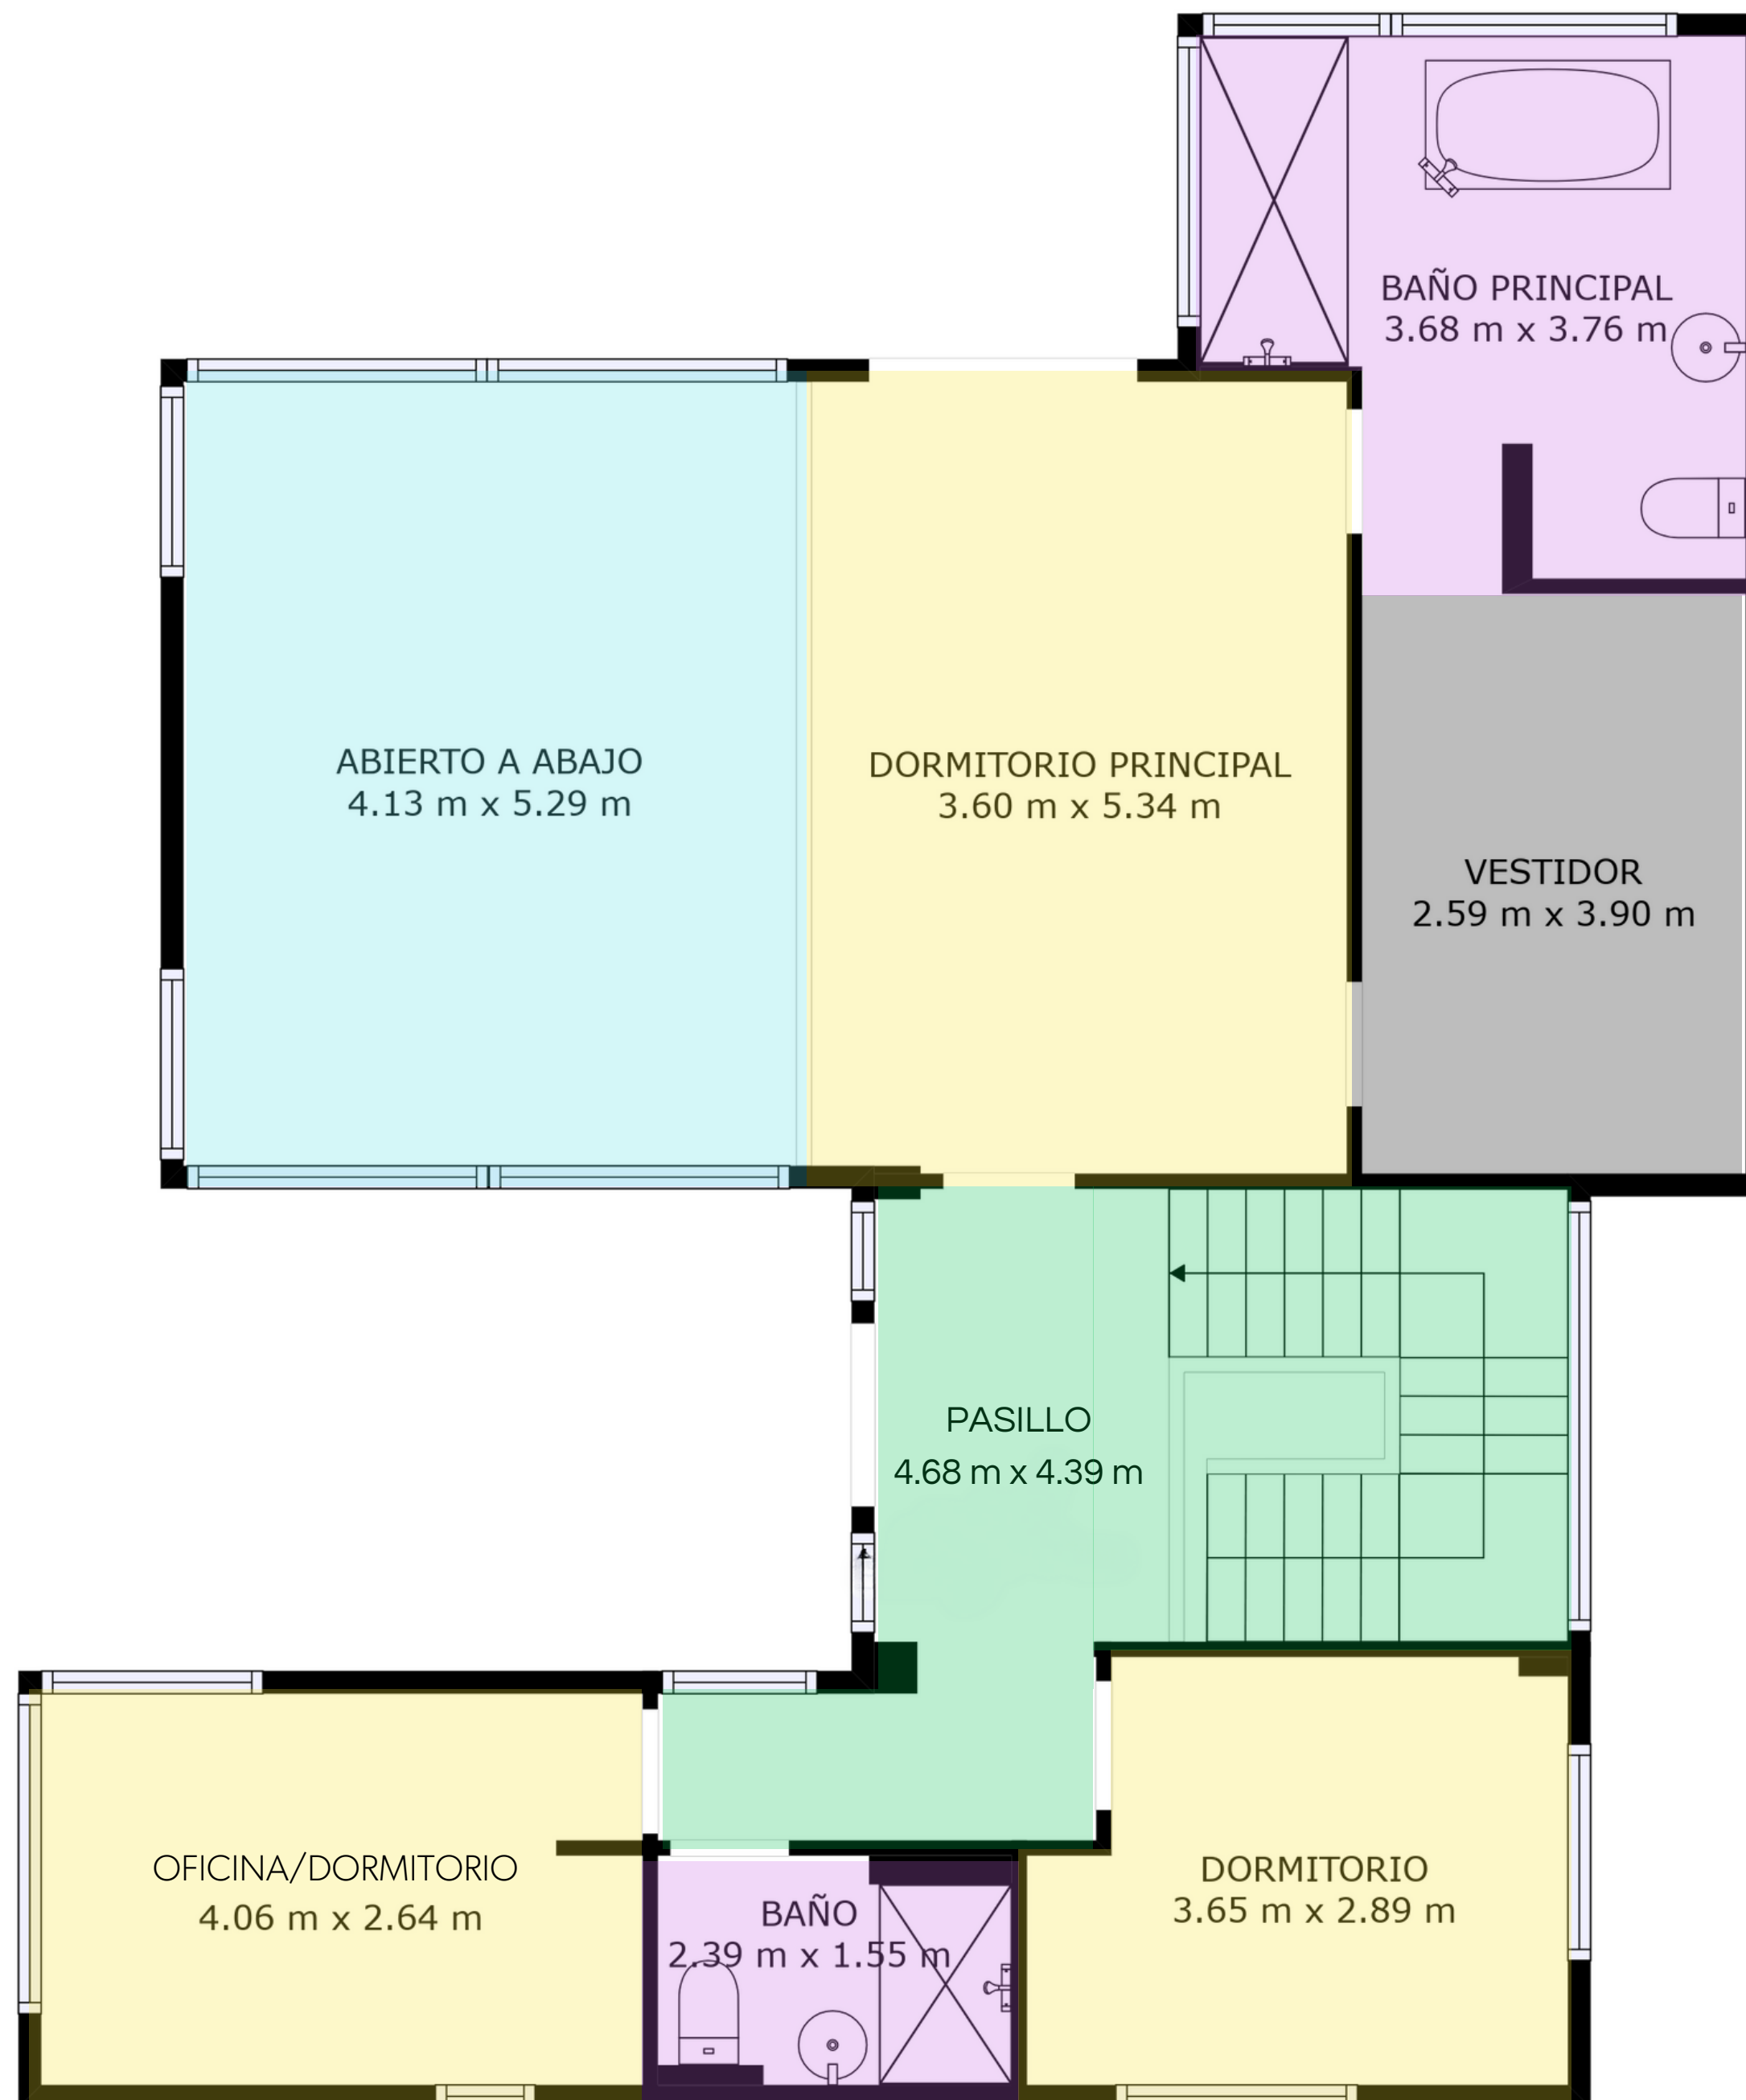

Planta Baja

Scale in metres. Indicative only. Dimensions are approximate. All information contained here in is gathered from sources we believe to be reliable. However we cannot guarantee its accuracy and interested persons should rely on their own enquiries.

Planta 1

Scale in metres. Indicative only. Dimensions are approximate. All information contained here in is gathered from sources we believe to be reliable. However we cannot guarantee its accuracy and interested persons should rely on their own enquiries.

Planta -1

Scale in metres. Indicative only. Dimensions are approximate. All information contained here in is gathered from sources we believe to be reliable. However we cannot guarantee its accuracy and interested persons should rely on their own enquiries.