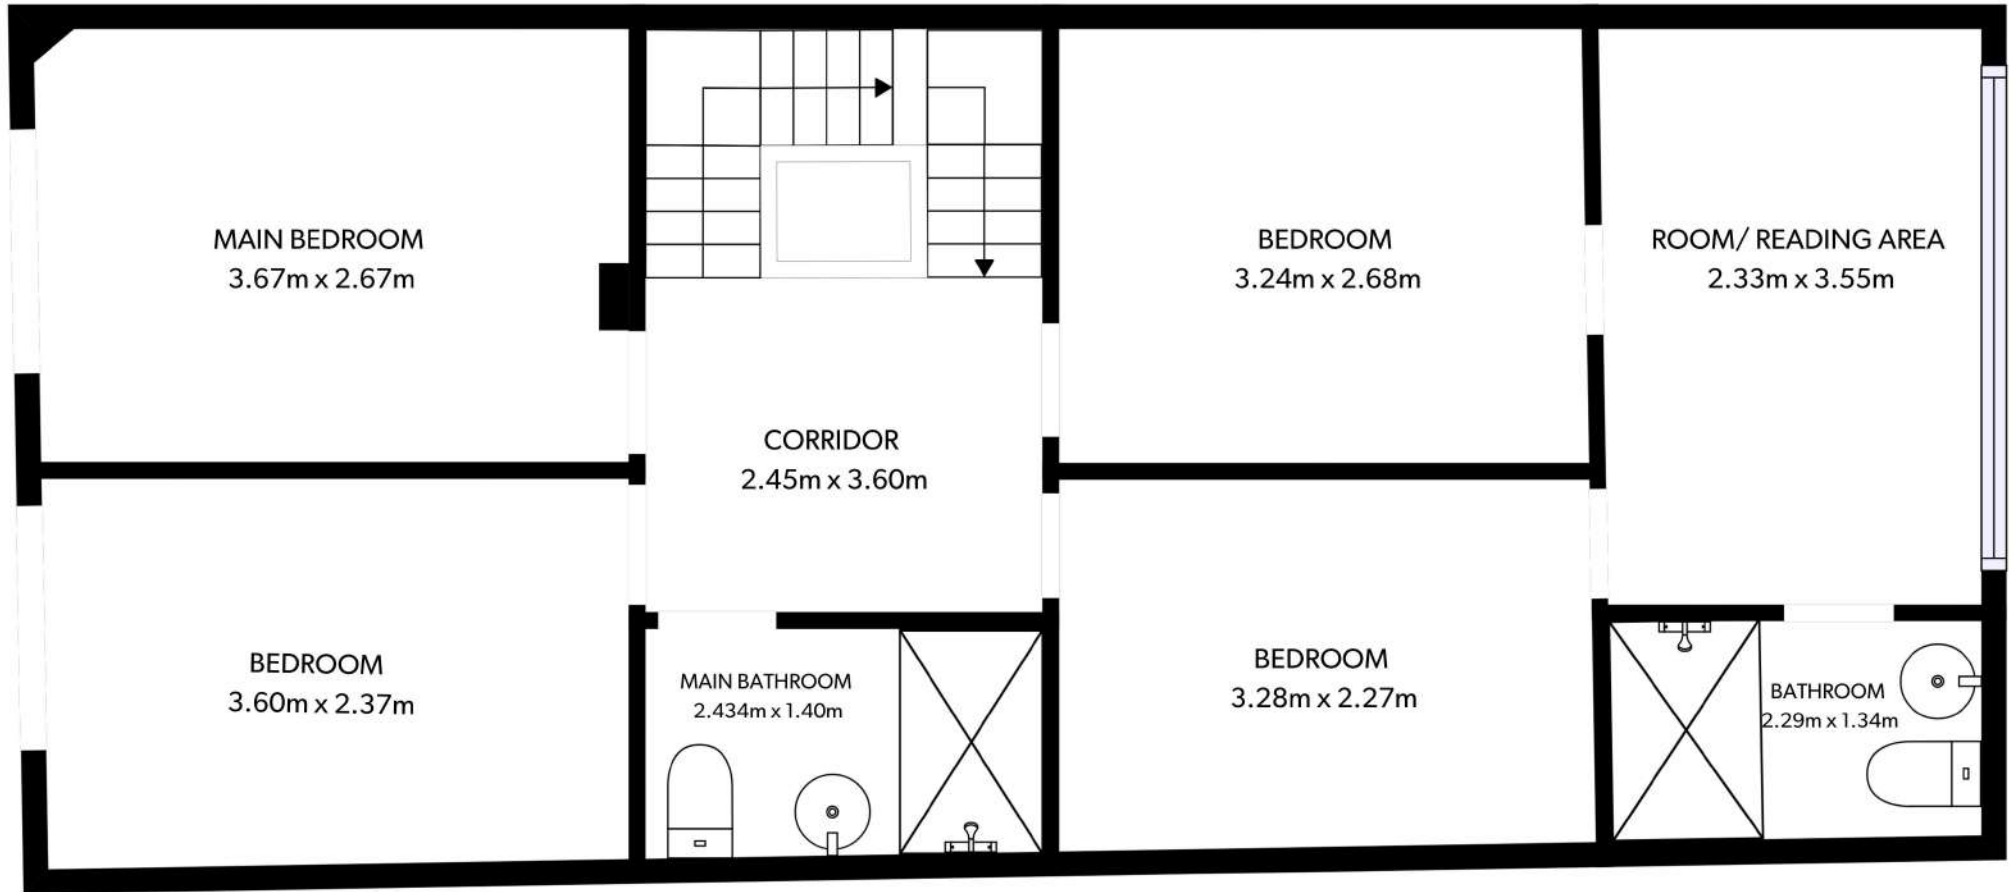

Scale in metres. Indicative only. Dimensions are approximate. All information contained here in is gathered from sources we believe to be reliable. However we cannot guarantee its accuracy and interested persons should rely on their own enquiries.

TERRACE
9.79m x 4.81m

Scale in metres. Indicative only. Dimensions are approximate. All information contained here in is gathered from sources we believe to be reliable. However we cannot guarantee its accuracy and interested persons should rely on their own enquiries.