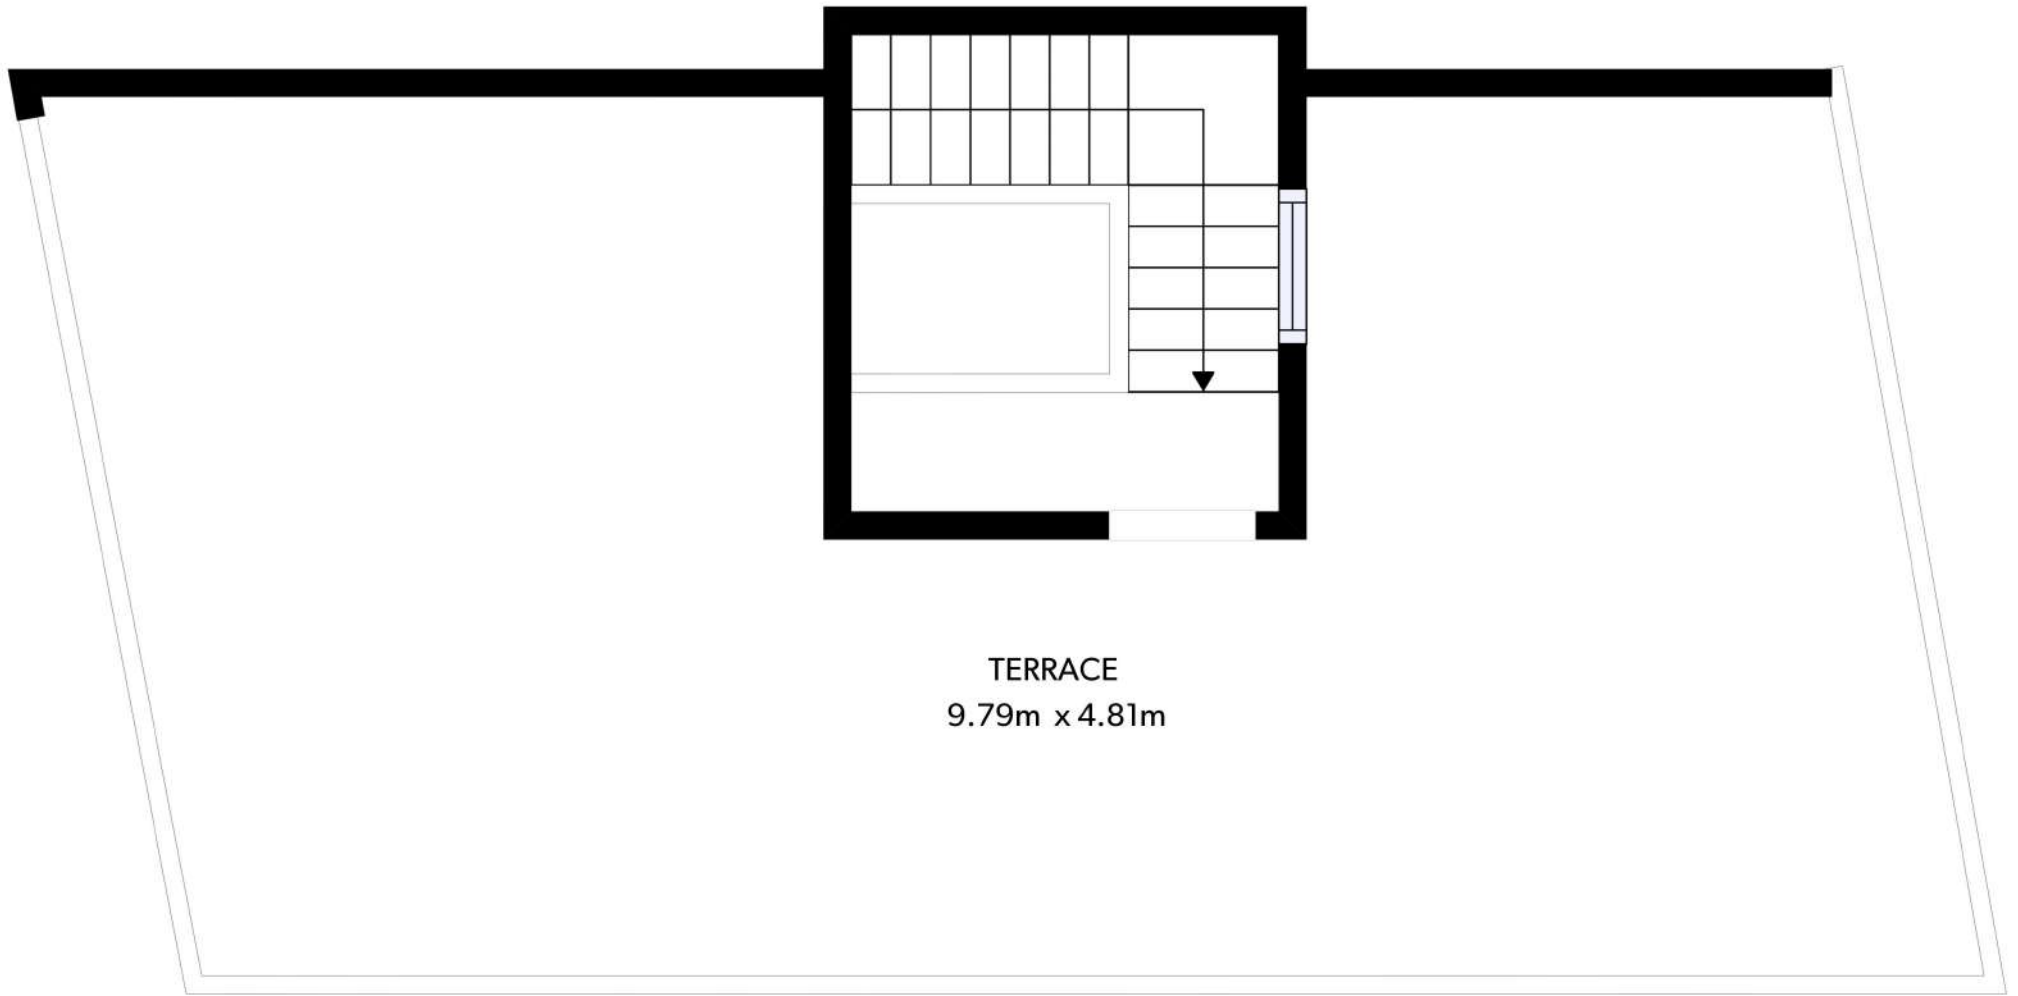

Scale in metres. Indicative only. Dimensions are approximate. All information contained here in is gathered from sources we believe to be reliable. However we cannot guarantee its accuracy and interested persons should rely on their own enquiries.

TERRACE
9.79m x 4.81m

Scale in metres. Indicative only. Dimensions are approximate. All information contained here in is gathered from sources we believe to be reliable. However we cannot guarantee its accuracy and interested persons should rely on their own enquiries.