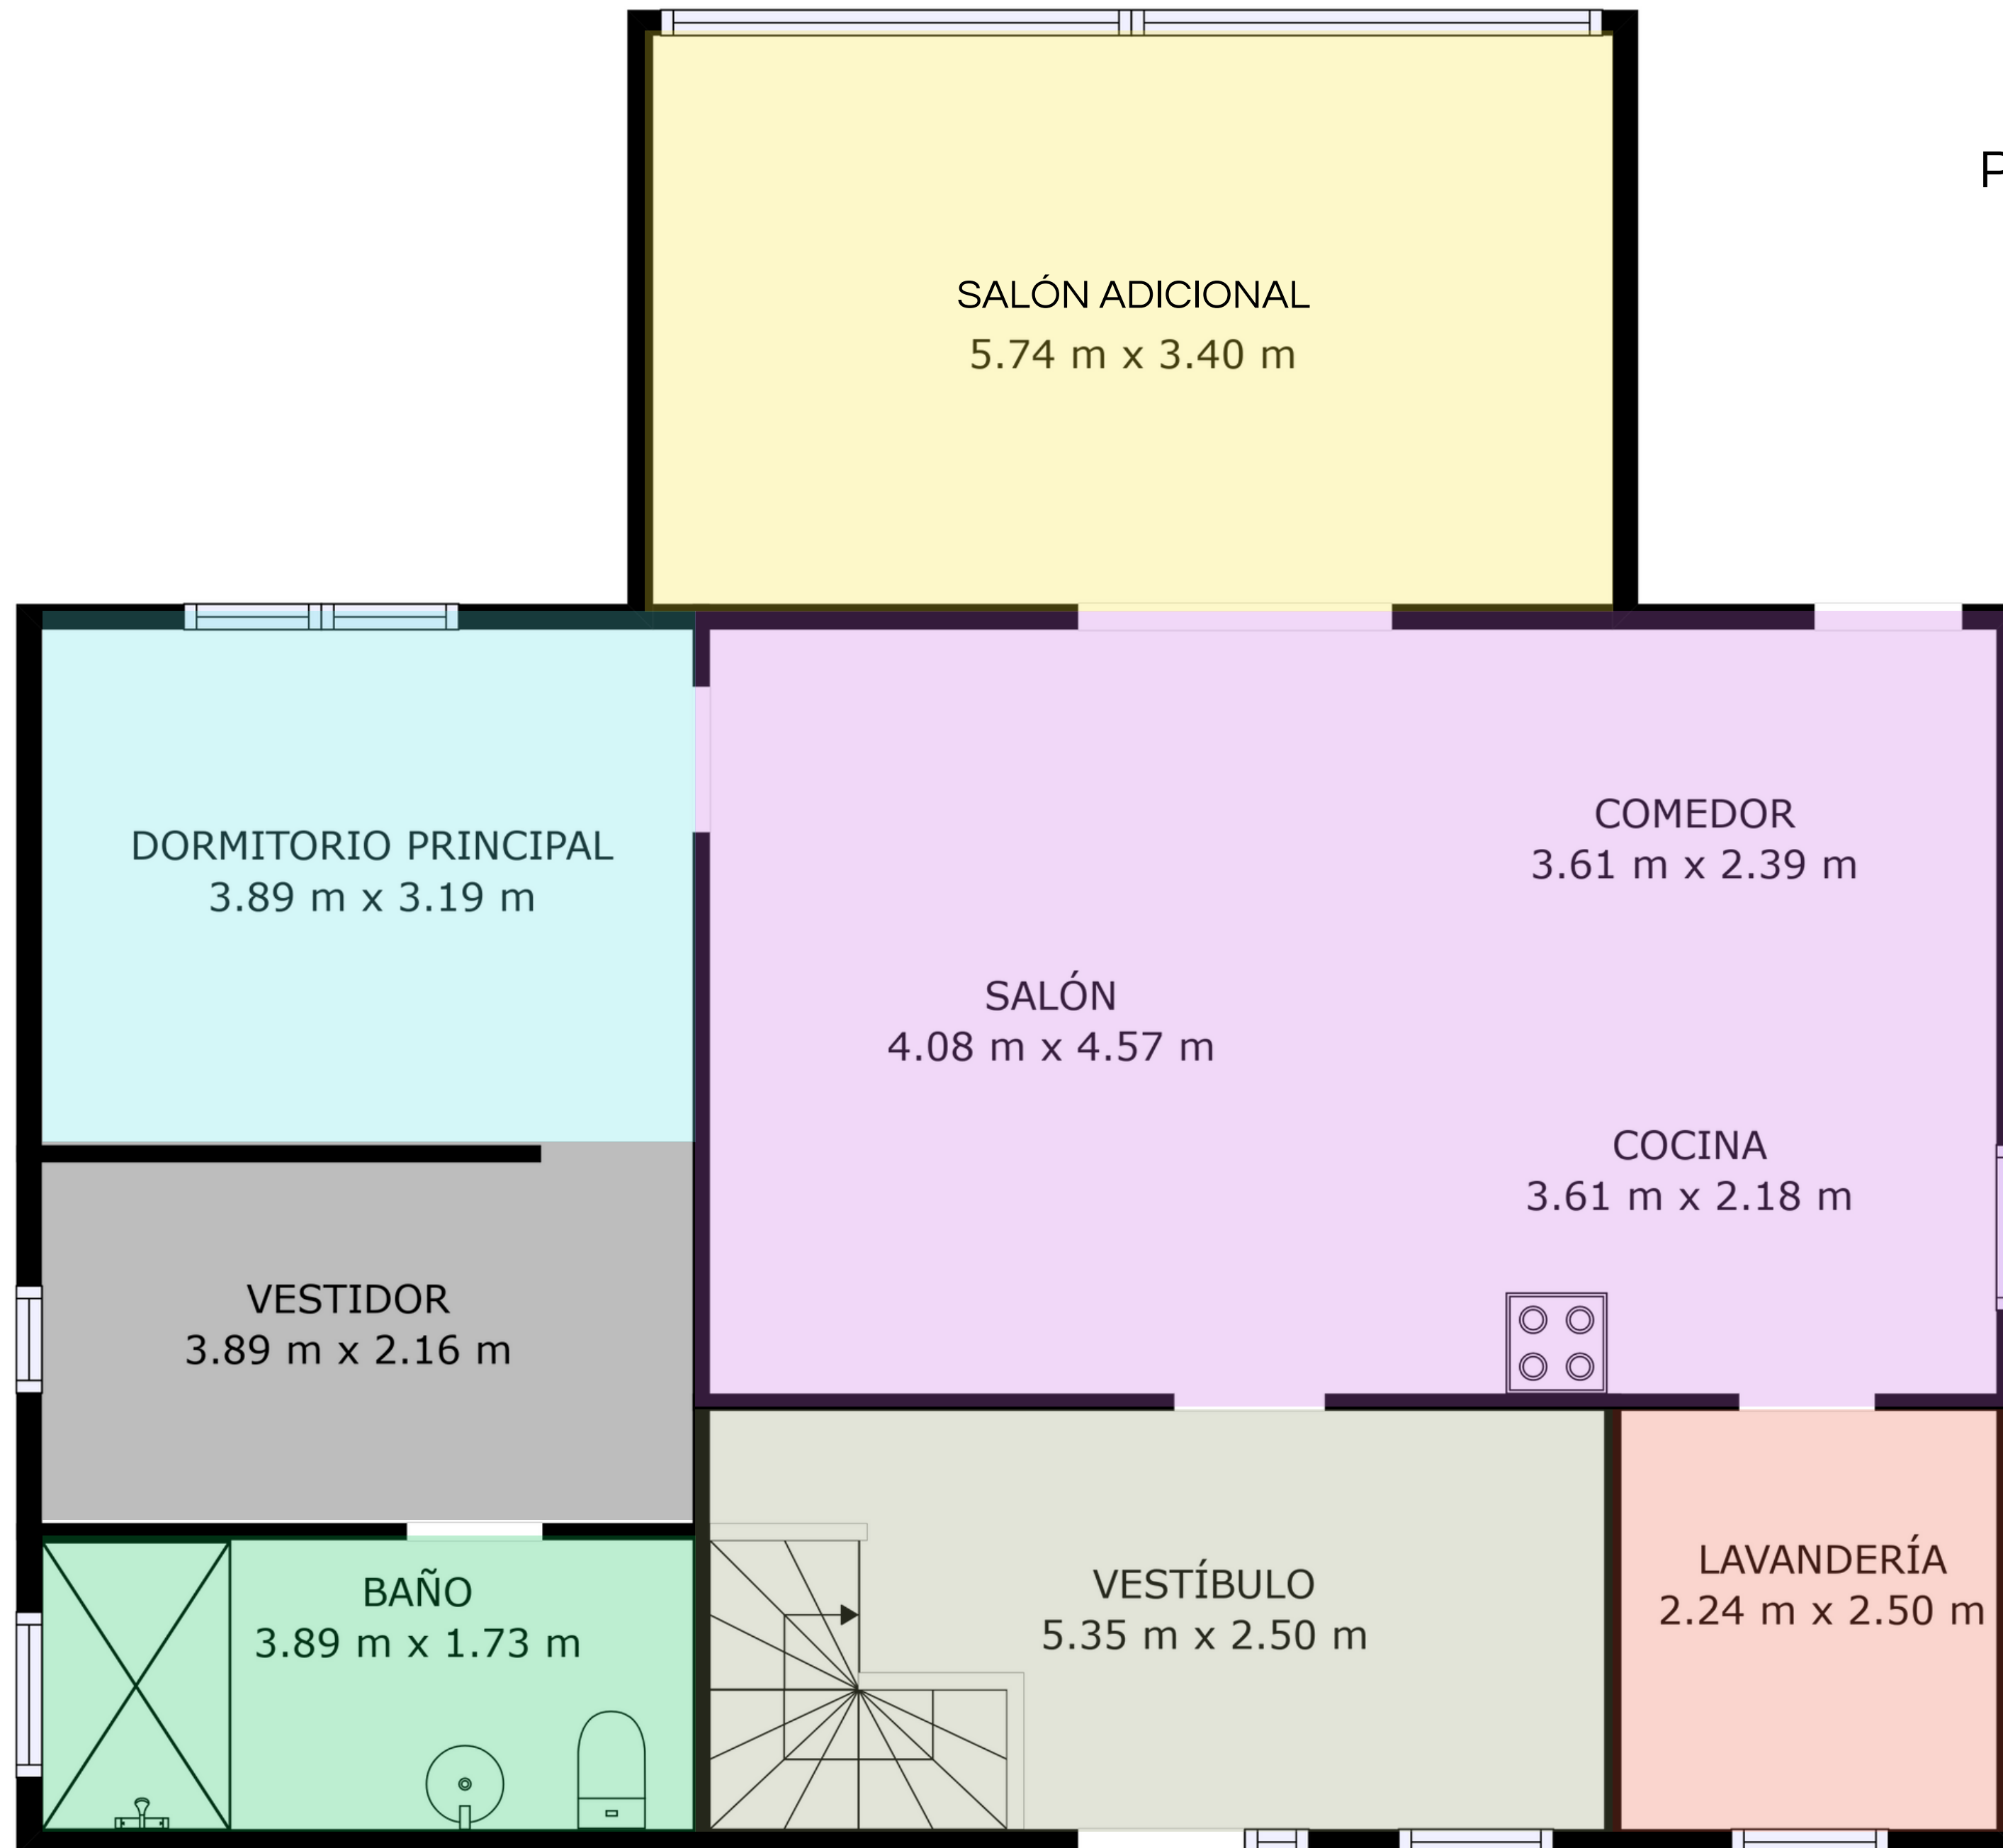

Planta 1

Scale in metres. Indicative only. Dimensions are approximate. All information contained here in is gathered from sources we believe to be reliable. However we cannot guarantee its accuracy and interested persons should rely on their own enquiries.

Planta Baja

Scale in metres. Indicative only. Dimensions are approximate. All information contained here in is gathered from sources we believe to be reliable. However we cannot guarantee its accuracy and interested persons should rely on their own enquiries.