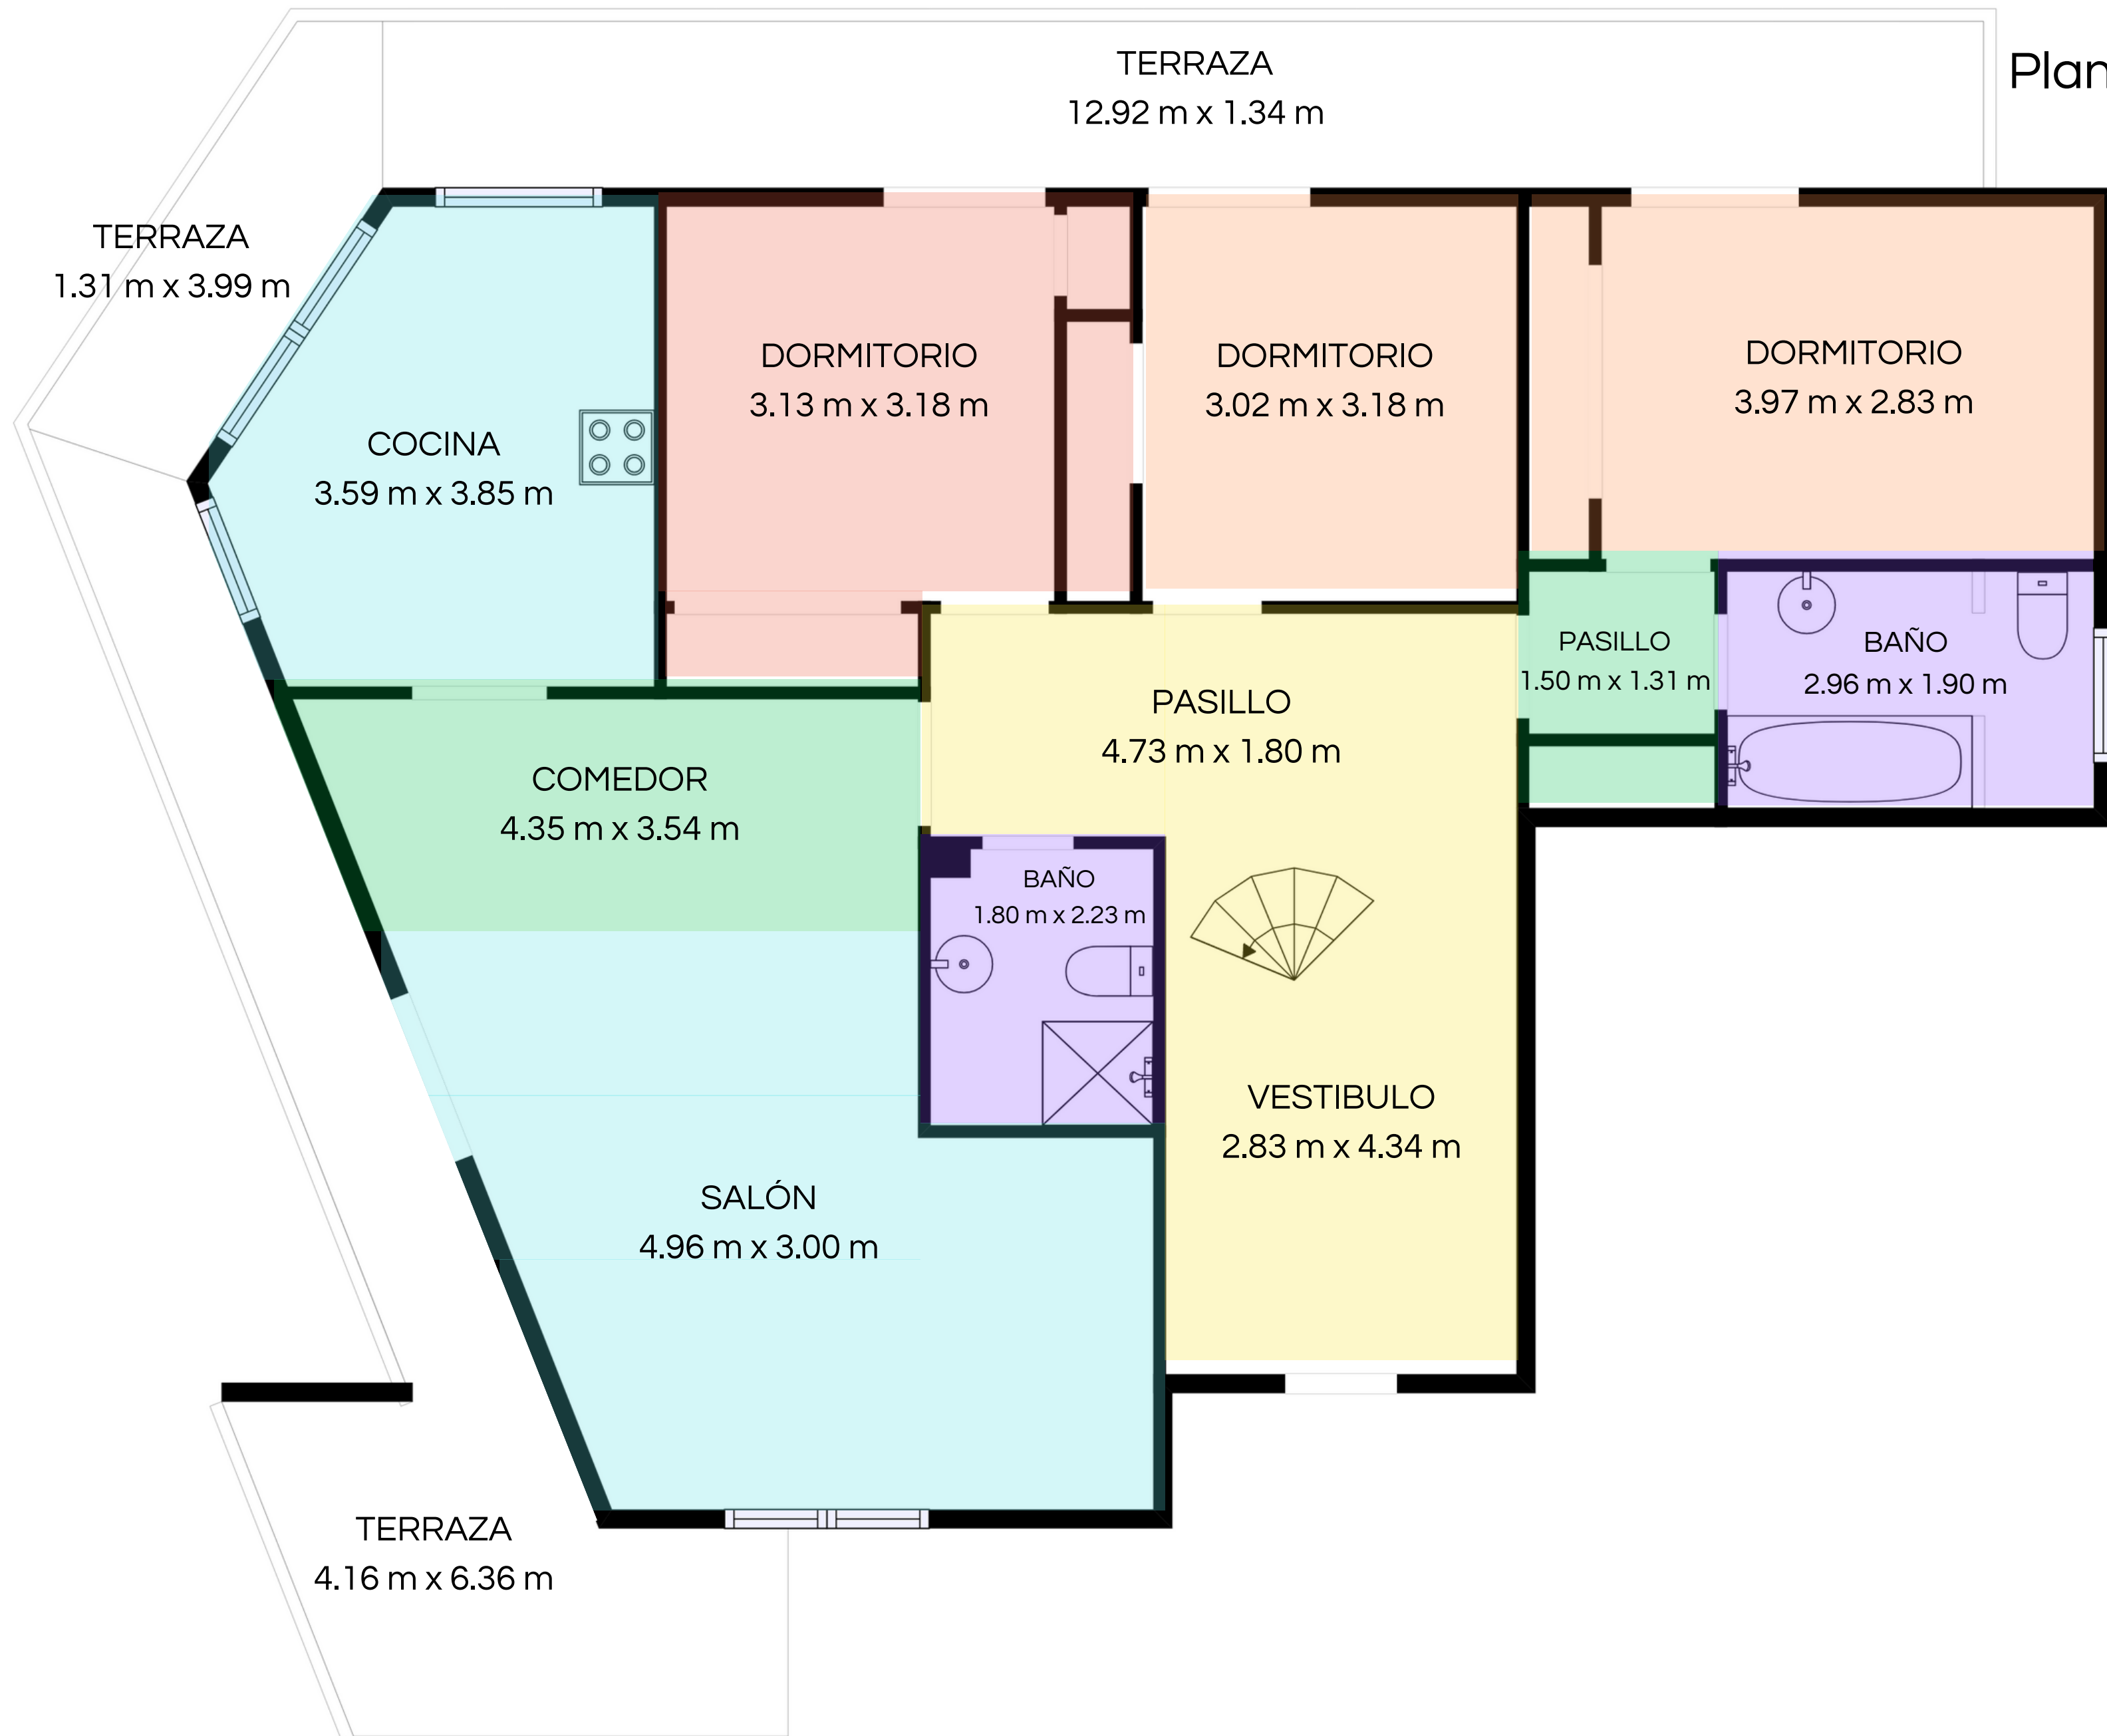

Planta -1

Scale in metres. Indicative only. Dimensions are approximate. All information contained here in is gathered from sources we believe to be reliable. However we cannot guarantee its accuracy and interested persons should rely on their own enquiries.

# Planta Principal

Scale in metres. Indicative only. Dimensions are approximate. All information contained here in is gathered from sources we believe to be reliable. However we cannot guarantee its accuracy and interested persons should rely on their own enquiries.