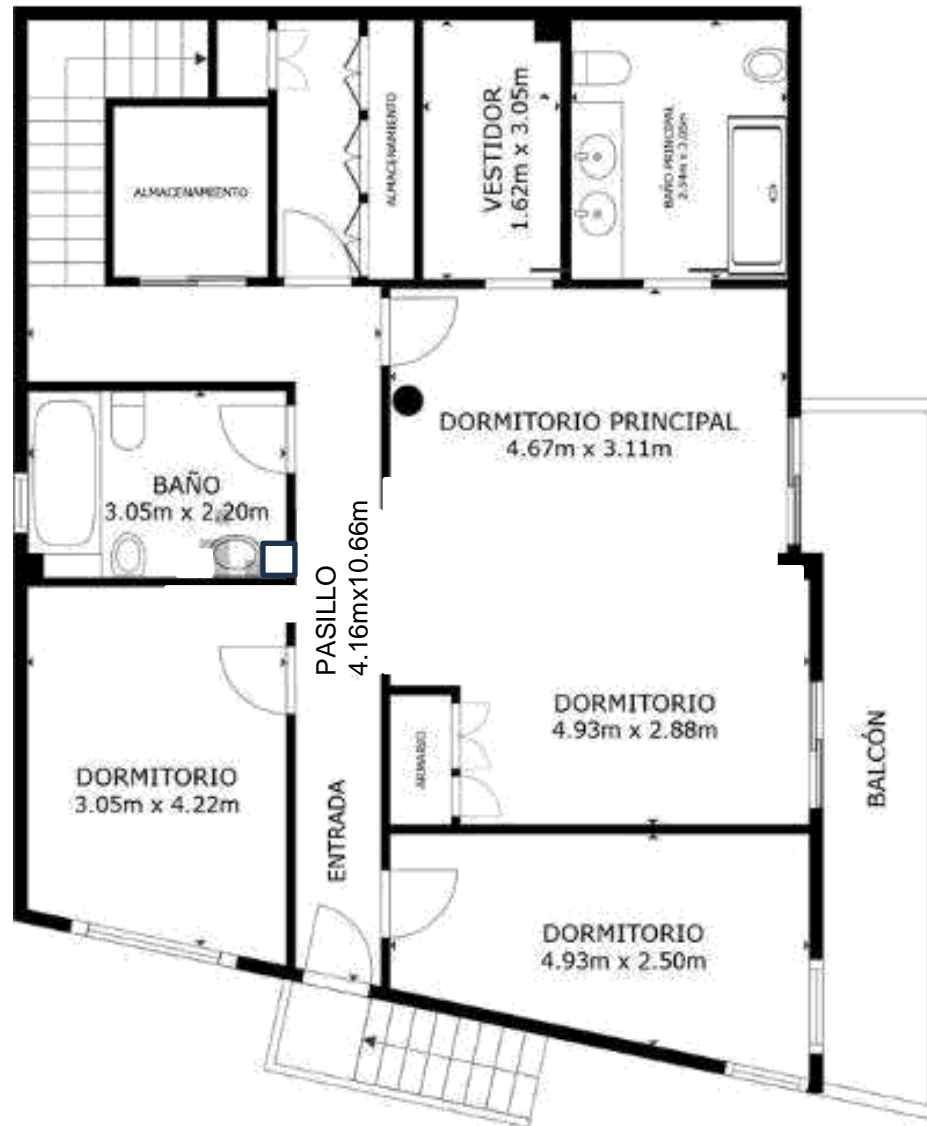

Scale in metres. Indicative only. Dimensions are approximate. All information contained here in is gathered from sources we believe to be reliable. However we cannot guarantee its accuracy and interested persons should rely on their own enquiries.

PLANTA 1

4RE4 INTERNA BRUTA  
PLANTA 1 103.5 m<sup>2</sup> PLANTA 2 107.7 m<sup>2</sup>  
ÁREAS EXCLUIDAS : BALCÓN 10.4 m<sup>2</sup> BALCÓN 11.4 m<sup>2</sup> BALCÓN 22.6 m<sup>2</sup>  
TOTAL : 211.2 m<sup>2</sup>

## PLANTA 2

Scale in metres. Indicative only. Dimensions are approximate. All information contained here in is gathered from sources we believe to be reliable. However we cannot guarantee its accuracy and interested persons should rely on their own enquiries.

ÁREA INTERNA BRUTA  
 PLANTA 1: 103.5 m<sup>2</sup> PLANTA 2: 107.7 m<sup>2</sup>