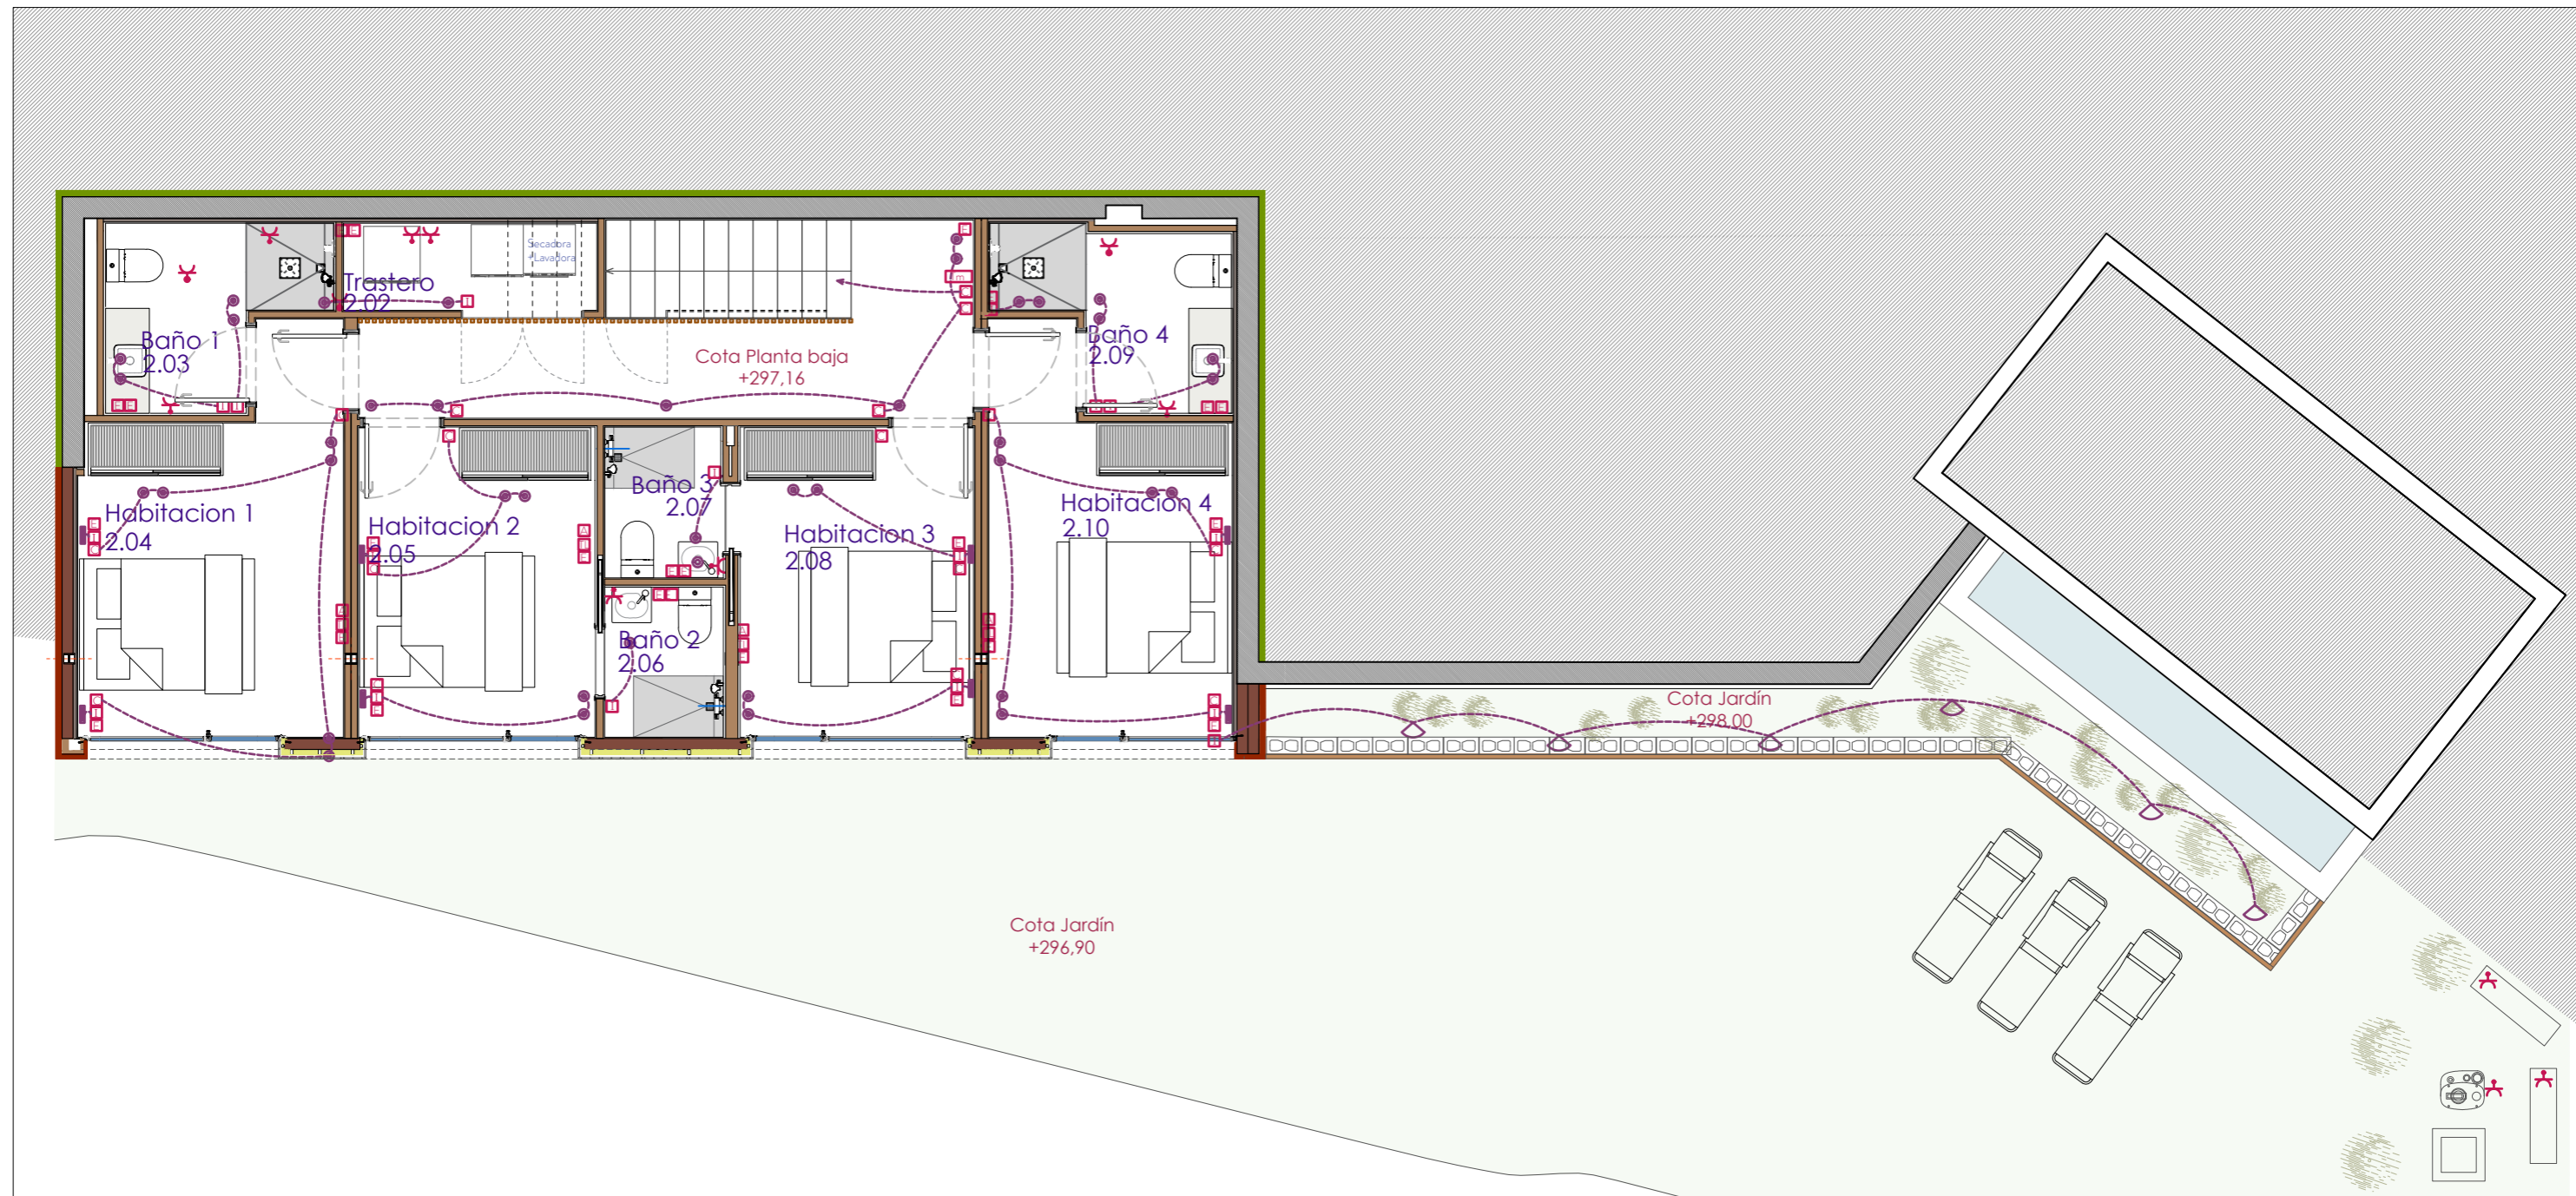

Electrical installation

Toma corriente per electrodomésticos y maquinaria	
	Toma vitroceramica y horno
	Toma auxiliar (Lavavajillas, nevera ...)
	Toma de motores extractores y de climatización

Mecanismos	
	Endoll
	Commutador
	Interruptor
	Antena TV
	Telèfon
	Termostato
	Videoportero

Luces	
	Luminaria empotrada
	Lámpara suspendida
	Foco de jardín
	Lámpara de pared para exterior
	Baliza para exterior
	Detector de movimiento