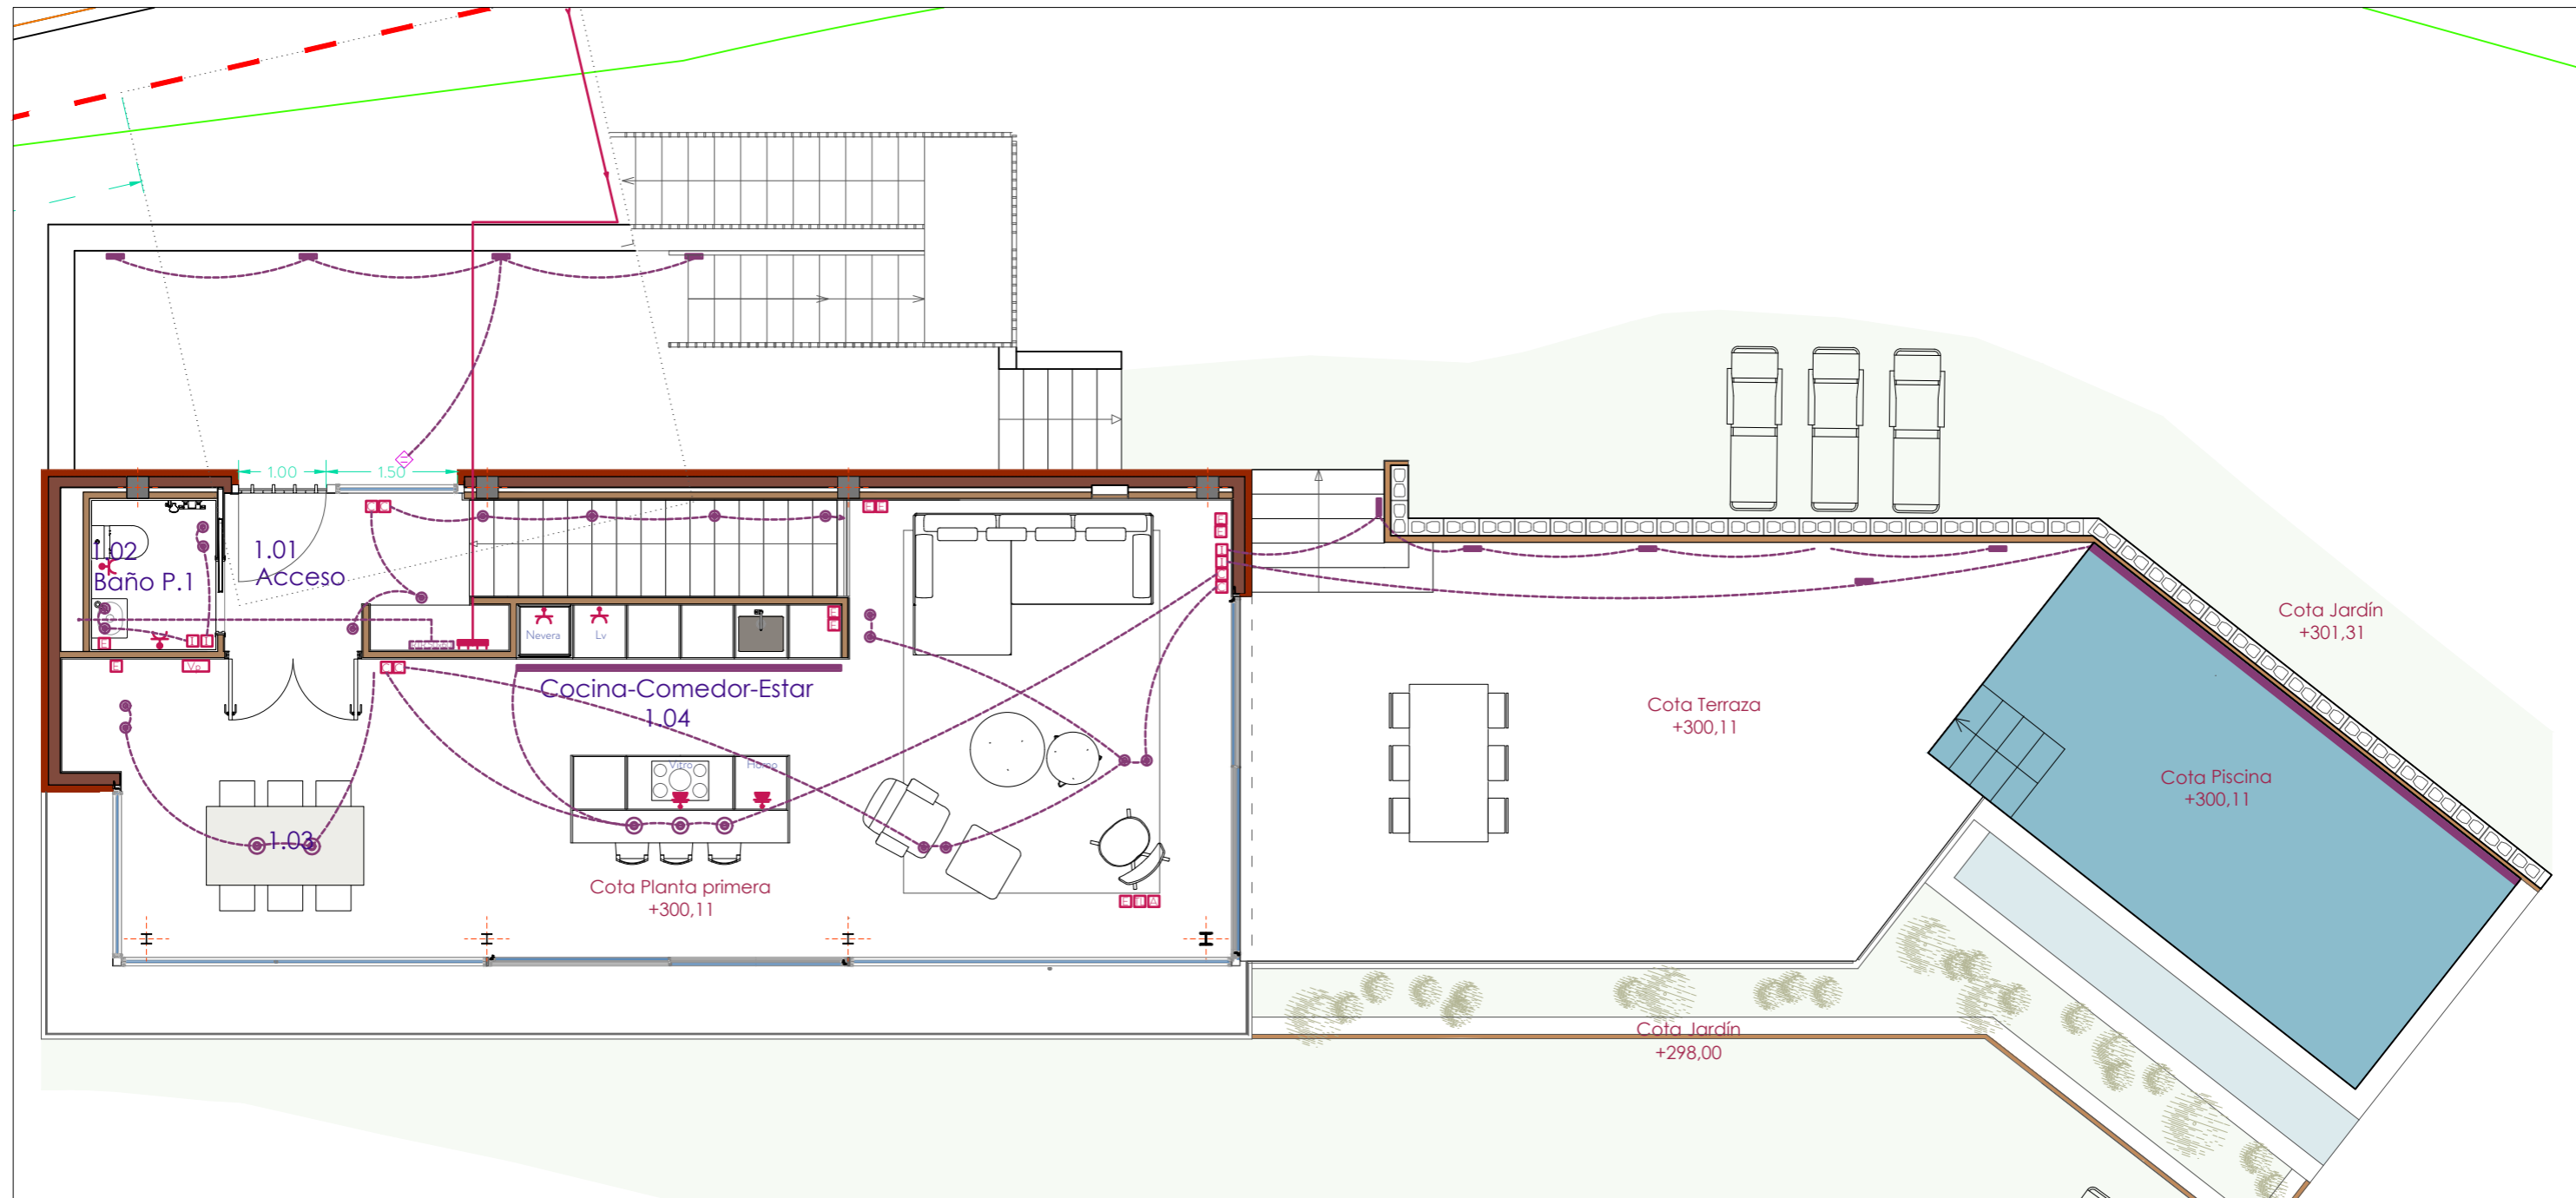

Electrical installation

Toma corriente per electrodomésticos y maquinaria	
	Toma vitroceramica y horno
	Toma auxiliar (Lavavajillas, nevera ...)
	Toma de motores extractores y de climatización

Mecanismos	
	Endoll
	Commutador
	Interruptor
	Antena TV
	Telèfon
	Termostato
	Videoportero

Luces	
	Luminaria empotrada
	Lámpara suspendida
	Foco de jardín
	Lámpara de pared para exterior
	Baliza para exterior
	Detector de movimiento