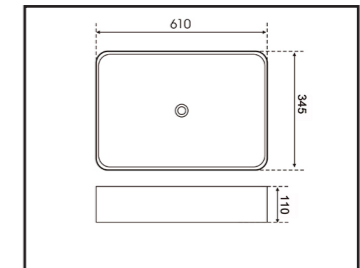

shelf sink, 1200mm & 500mm

water tap bathroom P1

shower

water tap bathroom 1,2,3,4

toilet

sink

sink bathroom 1,4

sink bathroom 2,3