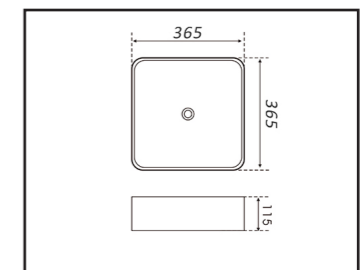

shelf sink, 1200mm & 500mm

water tap bathroom P1

shower

water tap bathroom 1,2,3,4

toilet

sink

sink bathroom 1,4

sink bathroom 2,3