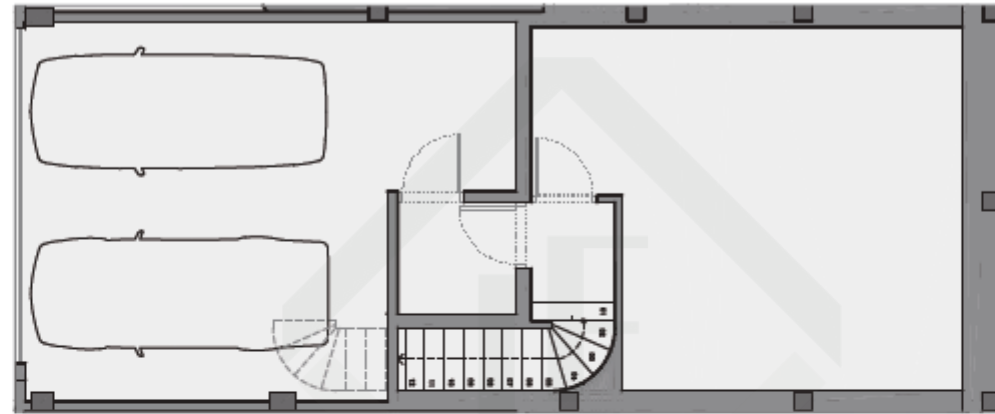

CAL LLIBRETER

CASA 9B

LUCAS FOX
NEW DEVELOPMENTS

P. Soterrani

	(m2)
TOTAL S. construída	228.53
S. construída exterior (100%)	91.12
Superfície #12 interior	194.31

These details have been prepared in good faith but are not intended to constitute part of any offer of contract or create any contractual relationship. No description of information of any kind contained in these particulars may be relied upon as a statement or representation, warranty or fact. All images, plans and specifications shown are indicative only, cannot be guaranteed to represent the complete interiors or exteriors of the property. Any areas, measurements or distances given are approximate only. It is not possible to scale exactly from these drawings. Any buyer must satisfy himself by inspection or otherwise as to the correctness of any information given.

CAL LLIBRETER

CASA 9B

LUCAS FOX
NEW DEVELOPMENTS

P.Primer

	(M2)
TOTAL S. construida	228.53
S. construida exterior (100%)	91.12
Superficie #3 interior	194.31

These details have been prepared in good faith but are not intended to constitute part of any offer of contract or create any contractual relationship. No description of information of any kind contained in these particulars may be relied upon as a statement or representation, warranty or fact. All images, plans and specifications shown are indicative only, cannot be guaranteed to represent the complete interiors or exteriors of the property. Any areas, measurements or distances given are approximate only. It is not possible to scale exactly from these drawings. Any buyer must satisfy himself by inspection or otherwise as to the correctness of any information given.