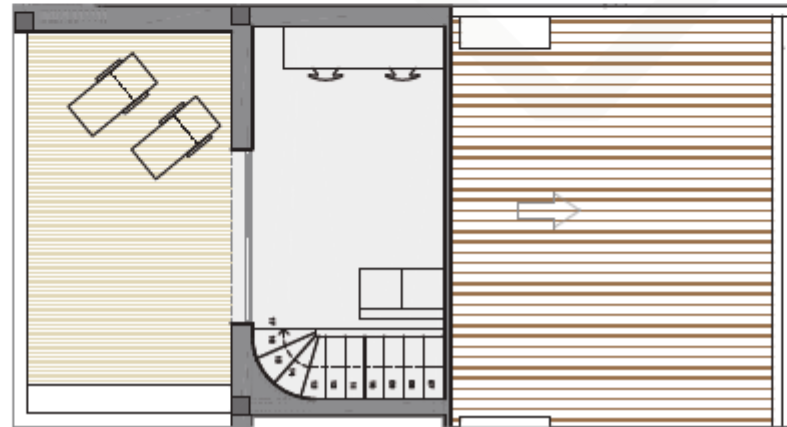

CAL LLIBRETER

CASA 9B

LUCAS FOX
NEW DEVELOPMENTS

P. Soterrani

	(m2)
TOTAL S. construída	228.53
S. construída exterior (100%)	91.12
Superfície #12 interior	194.31

These details have been prepared in good faith but are not intended to constitute part of any offer of contract or create any contractual relationship. No description of information of any kind contained in these particulars may be relied upon as a statement or representation, warranty or fact. All images, plans and specifications shown are indicative only, cannot be guaranteed to represent the complete interiors or exteriors of the property. Any areas, measurements or distances given are approximate only. It is not possible to scale exactly from these drawings. Any buyer must satisfy himself by inspection or otherwise as to the correctness of any information given.

CAL LLIBRETER

CASA 9B

LUCAS FOX
NEW DEVELOPMENTS

P.Primer

	(M2)
TOTAL S. construida	228.53
S. construida exterior (100%)	91.12
Superficie #3 interior	194.31

These details have been prepared in good faith but are not intended to constitute part of any offer of contract or create any contractual relationship. No description of information of any kind contained in these particulars may be relied upon as a statement or representation, warranty or fact. All images, plans and specifications shown are indicative only, cannot be guaranteed to represent the complete interiors or exteriors of the property. Any areas, measurements or distances given are approximate only. It is not possible to scale exactly from these drawings. Any buyer must satisfy himself by inspection or otherwise as to the correctness of any information given.