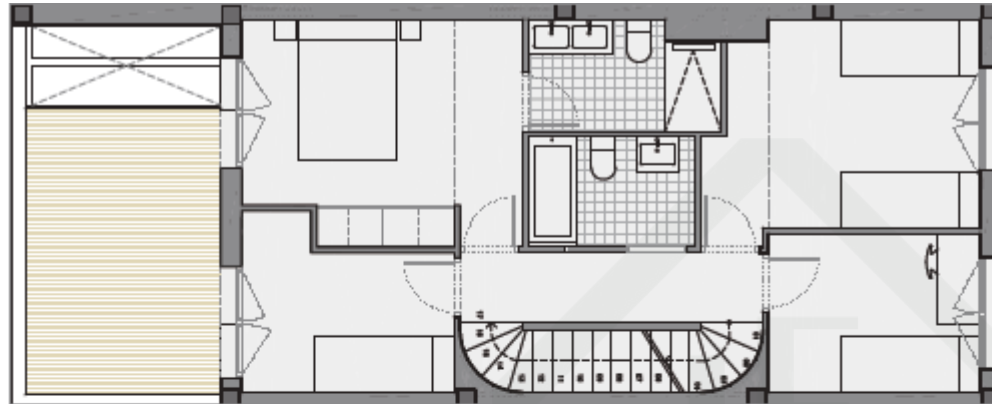

CAL LLIBRETER

CASA 9B

LUCAS FOX
NEW DEVELOPMENTS

P. Soterrani

	(m2)
TOTAL S. construída	228.53
S. construída exterior (100%)	91.12
Superfície #12 interior	194.31

These details have been prepared in good faith but are not intended to constitute part of any offer of contract or create any contractual relationship. No description of information of any kind contained in these particulars may be relied upon as a statement or representation, warranty or fact. All images, plans and specifications shown are indicative only, cannot be guaranteed to represent the complete interiors or exteriors of the property. Any areas, measurements or distances given are approximate only. It is not possible to scale exactly from these drawings. Any buyer must satisfy himself by inspection or otherwise as to the correctness of any information given.

CAL LLIBRETER

CASA 9B

LUCAS FOX
NEW DEVELOPMENTS

P.Primer

	(M2)
TOTAL S. construida	228.53
S. construida exterior (100%)	91.12
Superficie #3 interior	194.31

These details have been prepared in good faith but are not intended to constitute part of any offer of contract or create any contractual relationship. No description of information of any kind contained in these particulars may be relied upon as a statement or representation, warranty or fact. All images, plans and specifications shown are indicative only, cannot be guaranteed to represent the complete interiors or exteriors of the property. Any areas, measurements or distances given are approximate only. It is not possible to scale exactly from these drawings. Any buyer must satisfy himself by inspection or otherwise as to the correctness of any information given.