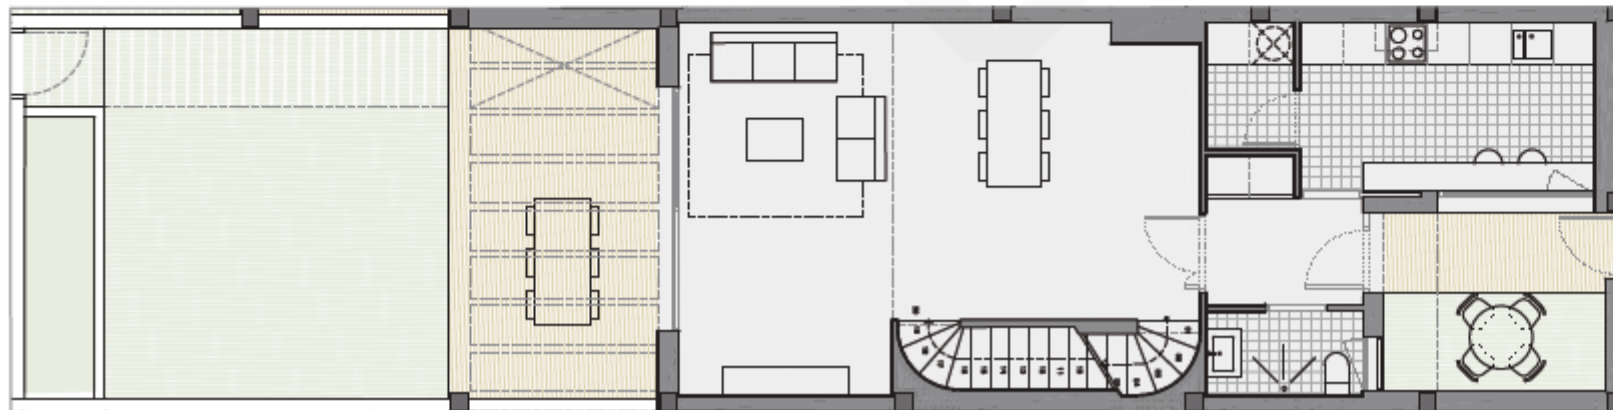

CAL LLIBRETER

CASA 9B

LUCAS FOX
NEW DEVELOPMENTS

P. Soterrani

	(m2)
TOTAL S. construída	228.53
S. construída exterior (100%)	91.12
Superfície #12 interior	194.31

These details have been prepared in good faith but are not intended to constitute part of any offer of contract or create any contractual relationship. No description of information of any kind contained in these particulars may be relied upon as a statement or representation, warranty or fact. All images, plans and specifications shown are indicative only, cannot be guaranteed to represent the complete interiors or exteriors of the property. Any areas, measurements or distances given are approximate only. It is not possible to scale exactly from these drawings. Any buyer must satisfy himself by inspection or otherwise as to the correctness of any information given.

CAL LLIBRETER

CASA 9B

LUCAS FOX
NEW DEVELOPMENTS

P.Primer

	(M2)
TOTAL S. construida	228.53
S. construida exterior (100%)	91.12
Superficie #3 interior	194.31

These details have been prepared in good faith but are not intended to constitute part of any offer of contract or create any contractual relationship. No description of information of any kind contained in these particulars may be relied upon as a statement or representation, warranty or fact. All images, plans and specifications shown are indicative only, cannot be guaranteed to represent the complete interiors or exteriors of the property. Any areas, measurements or distances given are approximate only. It is not possible to scale exactly from these drawings. Any buyer must satisfy himself by inspection or otherwise as to the correctness of any information given.