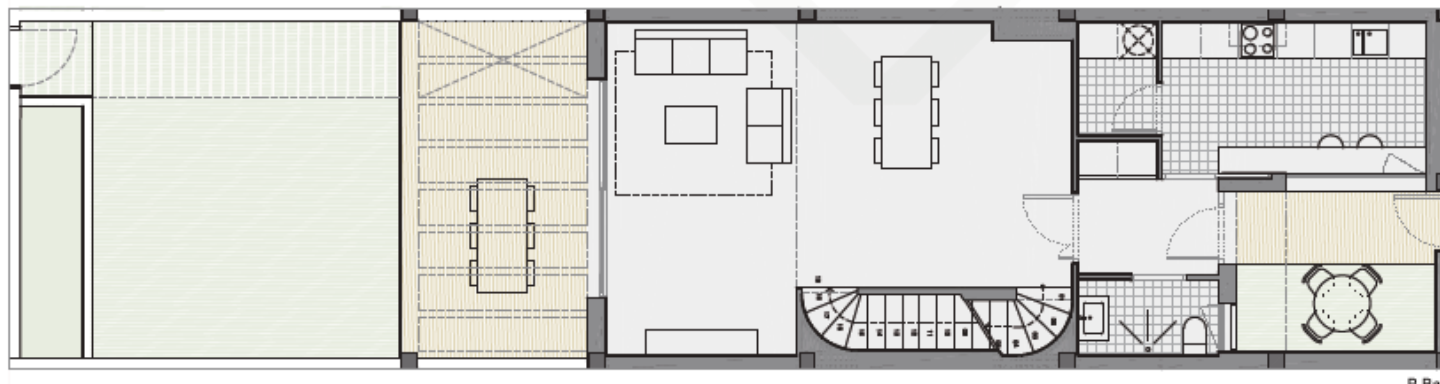

CAL LIBRETER

CASA 7 B

LUCAS FOX
NEW DEVELOPMENTS

	(M2)
TOTAL S. construida	228.53
S. construida exterior (100%)	91.12
Superficie #13 interior	194.31

These details have been prepared in good faith but are not intended to constitute part of any offer of contract or create any contractual relationship. No description of information of any kind contained in these particulars may be relied upon as a statement or representation, warranty or fact. All images, plans and specifications shown are indicative only, cannot be guaranteed to represent the complete interiors or exteriors of the property. Any areas, measurements or distances given are approximate only. It is not possible to scale exactly from these drawings. Any buyer must satisfy himself by inspection or otherwise as to the correctness of any information given.

CAL LLIBRETER

CASA 7 B

LUCAS FOX
NEW DEVELOPMENTS

P.Primer

	(M2)
TOTAL S. construïda	238.53
S. construïda exterior (100%)	91.12
Superfície útil interior	194.31

These details have been prepared in good faith but are not intended to constitute part of any offer of contract or create any contractual relationship. No description of information of any kind contained in these particulars may be relied upon as a statement or representation, warranty or fact. All images, plans and specifications shown are indicative only, cannot be guaranteed to represent the complete interiors or exteriors of the property. Any areas, measurements or distances given are approximate only. It is not possible to scale exactly from these drawings. Any buyer must satisfy himself by inspection or otherwise as to the correctness of any information given.