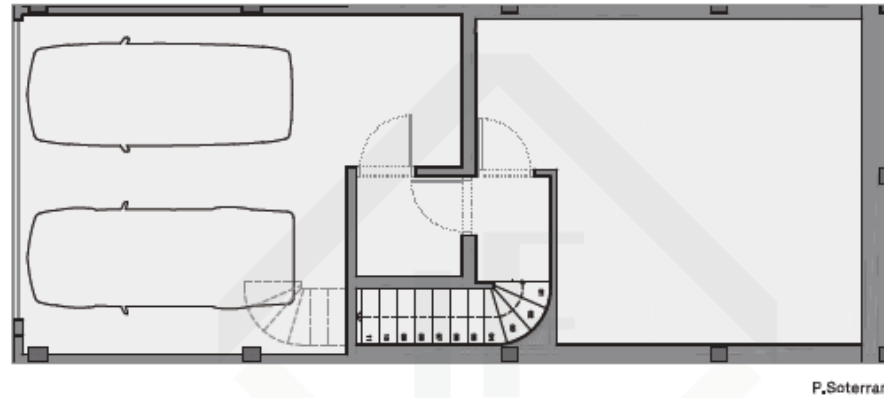

CAL LIBRETER

CASA 7 B

LUCAS FOX
NEW DEVELOPMENTS

	(M2)
TOTAL S. construida	228.53
S. construida exterior (100%)	91.12
Superficie #13 interior	194.31

These details have been prepared in good faith but are not intended to constitute part of any offer of contract or create any contractual relationship. No description of information of any kind contained in these particulars may be relied upon as a statement or representation, warranty or fact. All images, plans and specifications shown are indicative only, cannot be guaranteed to represent the complete interiors or exteriors of the property. Any areas, measurements or distances given are approximate only. It is not possible to scale exactly from these drawings. Any buyer must satisfy himself by inspection or otherwise as to the correctness of any information given.

CAL LLIBRETER

CASA 7 B

LUCAS FOX
NEW DEVELOPMENTS

P.Primer

	(M2)
TOTAL S. construïda	238.53
S. construïda exterior (100%)	91.12
Superfície útil interior	194.31

These details have been prepared in good faith but are not intended to constitute part of any offer of contract or create any contractual relationship. No description of information of any kind contained in these particulars may be relied upon as a statement or representation, warranty or fact. All images, plans and specifications shown are indicative only, cannot be guaranteed to represent the complete interiors or exteriors of the property. Any areas, measurements or distances given are approximate only. It is not possible to scale exactly from these drawings. Any buyer must satisfy himself by inspection or otherwise as to the correctness of any information given.