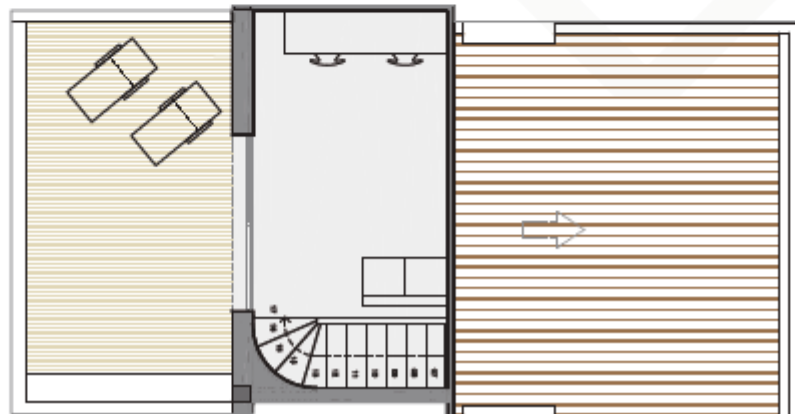

CAL LIBRETER

CASA 7 B

LUCAS FOX
NEW DEVELOPMENTS

	(M2)
TOTAL S. construida	228.53
S. construida exterior (100%)	91.12
Superficie #13 interior	194.31

These details have been prepared in good faith but are not intended to constitute part of any offer of contract or create any contractual relationship. No description of information of any kind contained in these particulars may be relied upon as a statement or representation, warranty or fact. All images, plans and specifications shown are indicative only, cannot be guaranteed to represent the complete interiors or exteriors of the property. Any areas, measurements or distances given are approximate only. It is not possible to scale exactly from these drawings. Any buyer must satisfy himself by inspection or otherwise as to the correctness of any information given.

CAL LLIBRETER

CASA 7 B

LUCAS FOX
NEW DEVELOPMENTS

P.Primer

	(M2)
TOTAL S. construïda	238.53
S. construïda exterior (100%)	91.12
Superfície útil interior	194.31

These details have been prepared in good faith but are not intended to constitute part of any offer of contract or create any contractual relationship. No description of information of any kind contained in these particulars may be relied upon as a statement or representation, warranty or fact. All images, plans and specifications shown are indicative only, cannot be guaranteed to represent the complete interiors or exteriors of the property. Any areas, measurements or distances given are approximate only. It is not possible to scale exactly from these drawings. Any buyer must satisfy himself by inspection or otherwise as to the correctness of any information given.