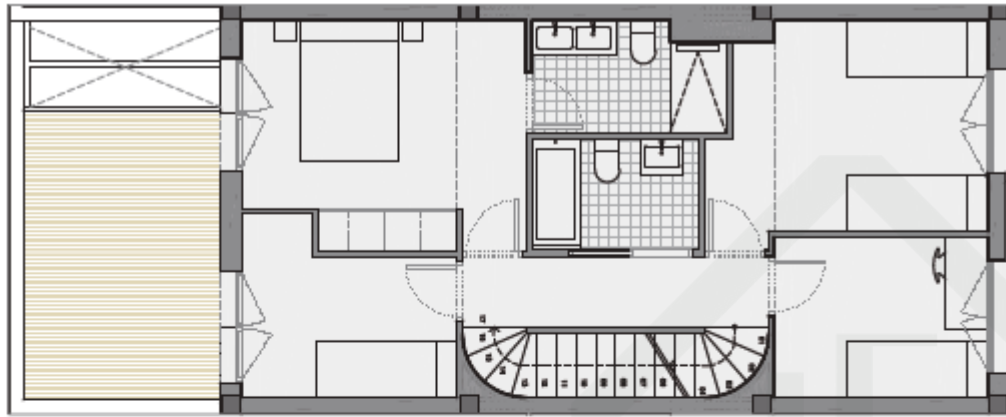

CAL LIBRETER

CASA 7 B

LUCAS FOX
NEW DEVELOPMENTS

	(M2)
TOTAL S. construida	228.53
S. construida exterior (100%)	91.12
Superficie #13 interior	194.31

These details have been prepared in good faith but are not intended to constitute part of any offer of contract or create any contractual relationship. No description of information of any kind contained in these particulars may be relied upon as a statement or representation, warranty or fact. All images, plans and specifications shown are indicative only, cannot be guaranteed to represent the complete interiors or exteriors of the property. Any areas, measurements or distances given are approximate only. It is not possible to scale exactly from these drawings. Any buyer must satisfy himself by inspection or otherwise as to the correctness of any information given.

CAL LLIBRETER

CASA 7 B

LUCAS FOX
NEW DEVELOPMENTS

P.Primer

	(M2)
TOTAL S. construïda	238.53
S. construïda exterior (100%)	91.12
Superfície útil interior	194.31

These details have been prepared in good faith but are not intended to constitute part of any offer of contract or create any contractual relationship. No description of information of any kind contained in these particulars may be relied upon as a statement or representation, warranty or fact. All images, plans and specifications shown are indicative only, cannot be guaranteed to represent the complete interiors or exteriors of the property. Any areas, measurements or distances given are approximate only. It is not possible to scale exactly from these drawings. Any buyer must satisfy himself by inspection or otherwise as to the correctness of any information given.