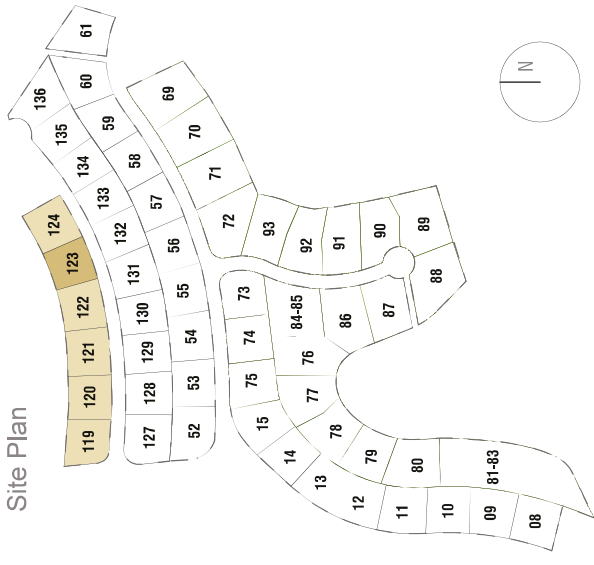

Site Plan

Lavanda | 3 bedrooms

Plot 123

BASEMENT