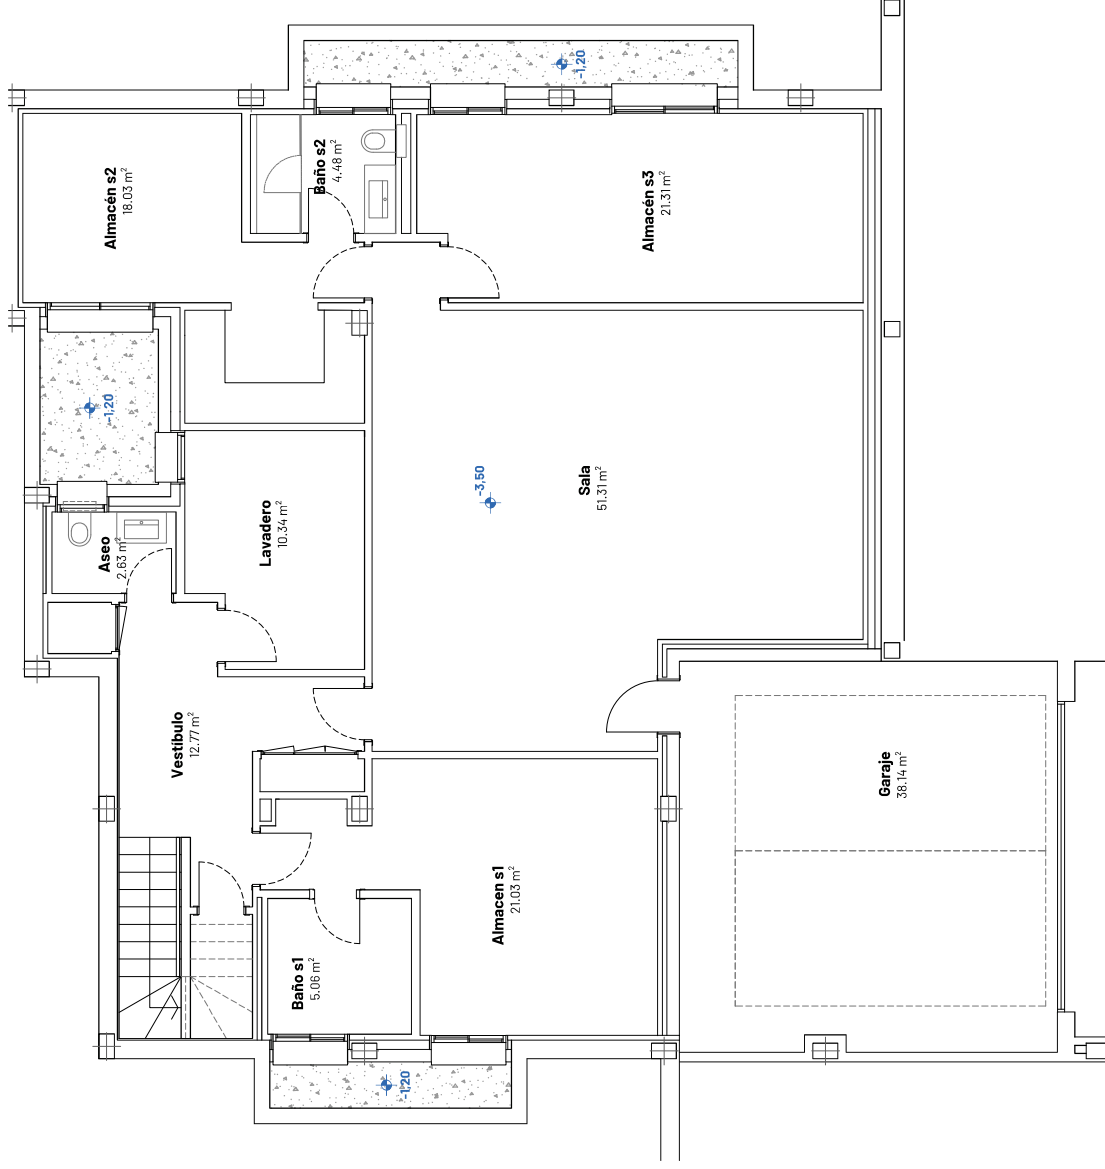

# LA FINCA de JASMIN E

Site Plan

Lavanda | 3 bedrooms

Plot 123

BASEMENT

This document is purely informative and for marketing purposes only. It does not form part of any offer or contract between any of the parties in any way. All the information contained in this document is known to be accurate at time of production but is subject to change without prior notice. Any questions that may arise in the interpretation of these plans (sizes, heights, sections etc.) can be clarified by contacting the developer. Depictions of furniture and kitchens have been included for guidance and decorative purposes only. Este documento es meramente informativo y solo tiene fines comerciales. No forma parte de ninguna oferta o contrato entre ninguna de las partes de ninguna manera. Se sabe que toda la información contenida en este documento es precisa en el momento de la producción, pero está sujeta a cambios sin previo aviso. Cualquier duda que pueda surgir en la interpretación de estos planos (tamaños, alturas, secciones, etc.) can be clarified by contacting the developer. Se han incluido representaciones de muebles y cocinas solo con fines orientativos y decorativos.