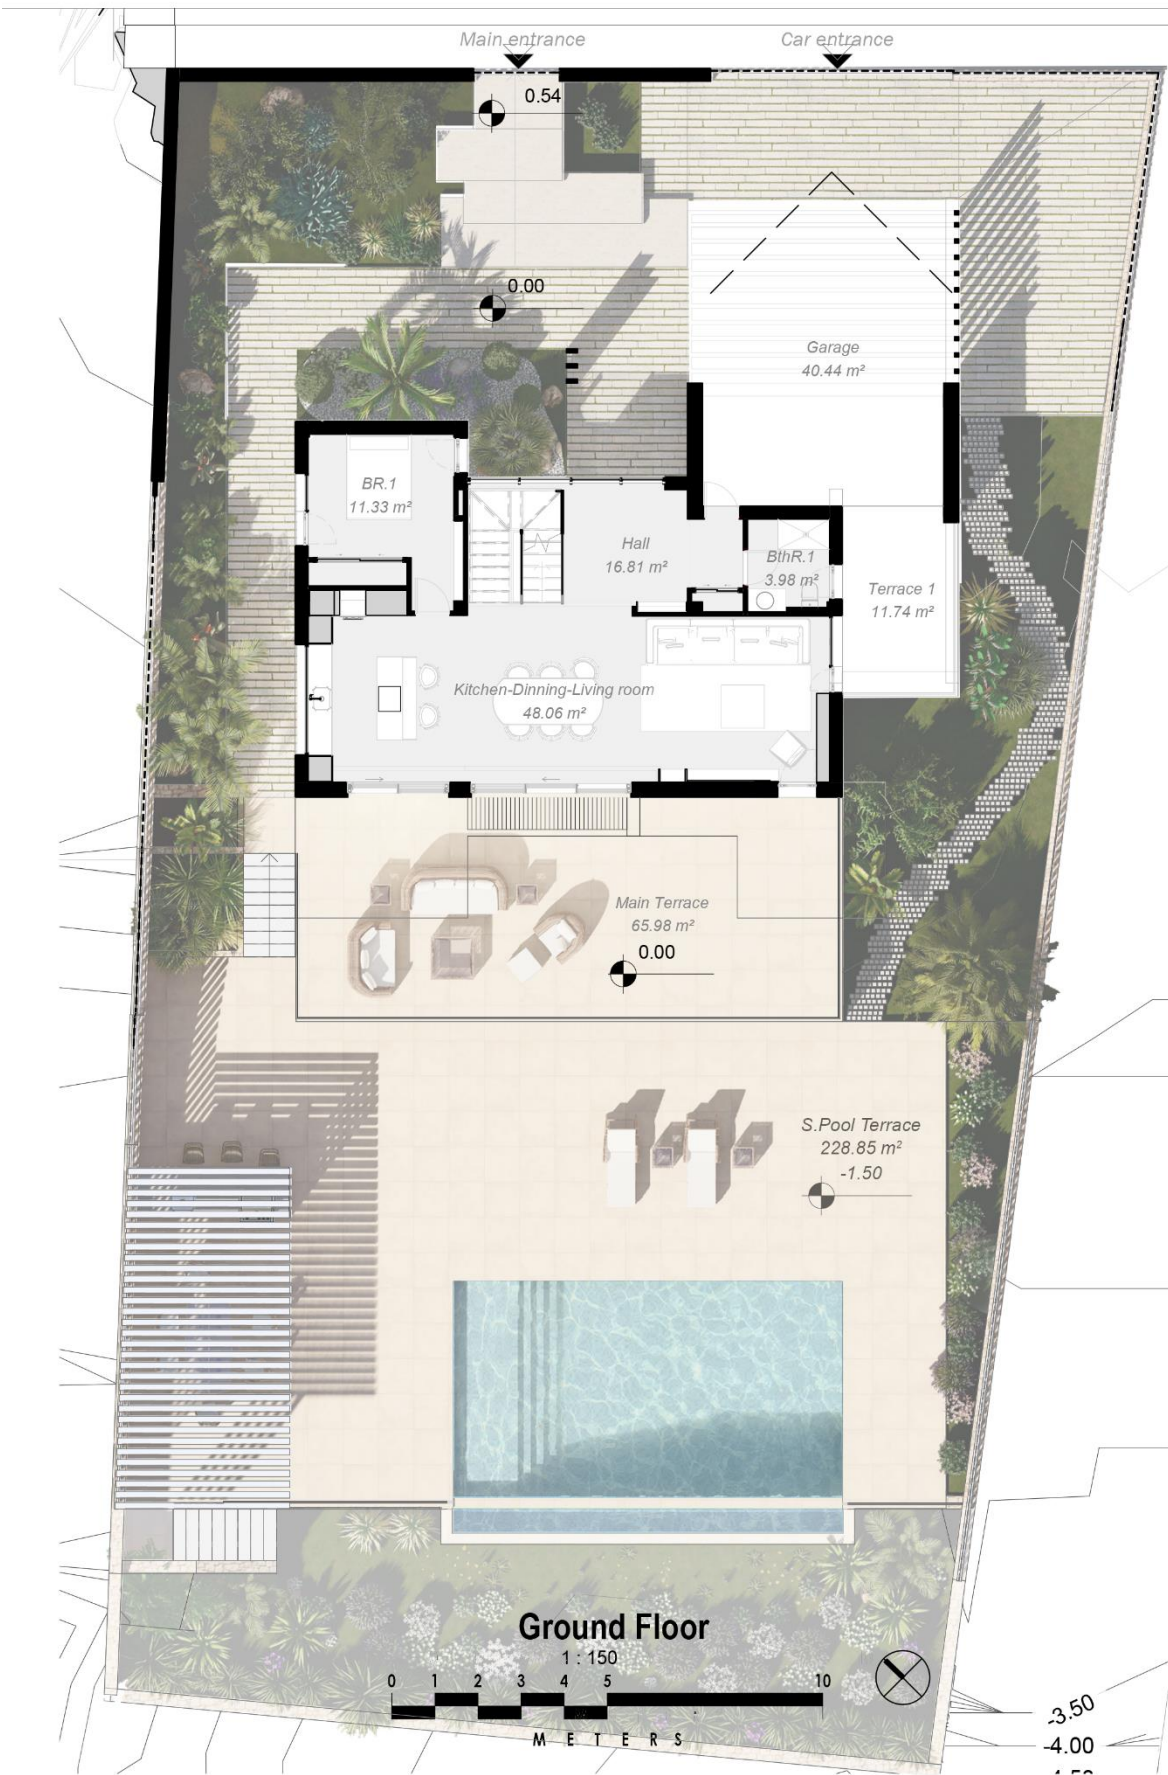

An aerial photograph of turquoise water with white foam, likely from a waterfall or rapids. The water is a vibrant blue-green color, and the foam is bright white, creating a high-contrast, textured pattern. The overall scene is dynamic and natural.

Villa
A'MARA

Ground Floor

1 : 150

M E T E R S

-3.50

-4.00

-4.50

03. First Floor

01. Semibasement

1 : 150