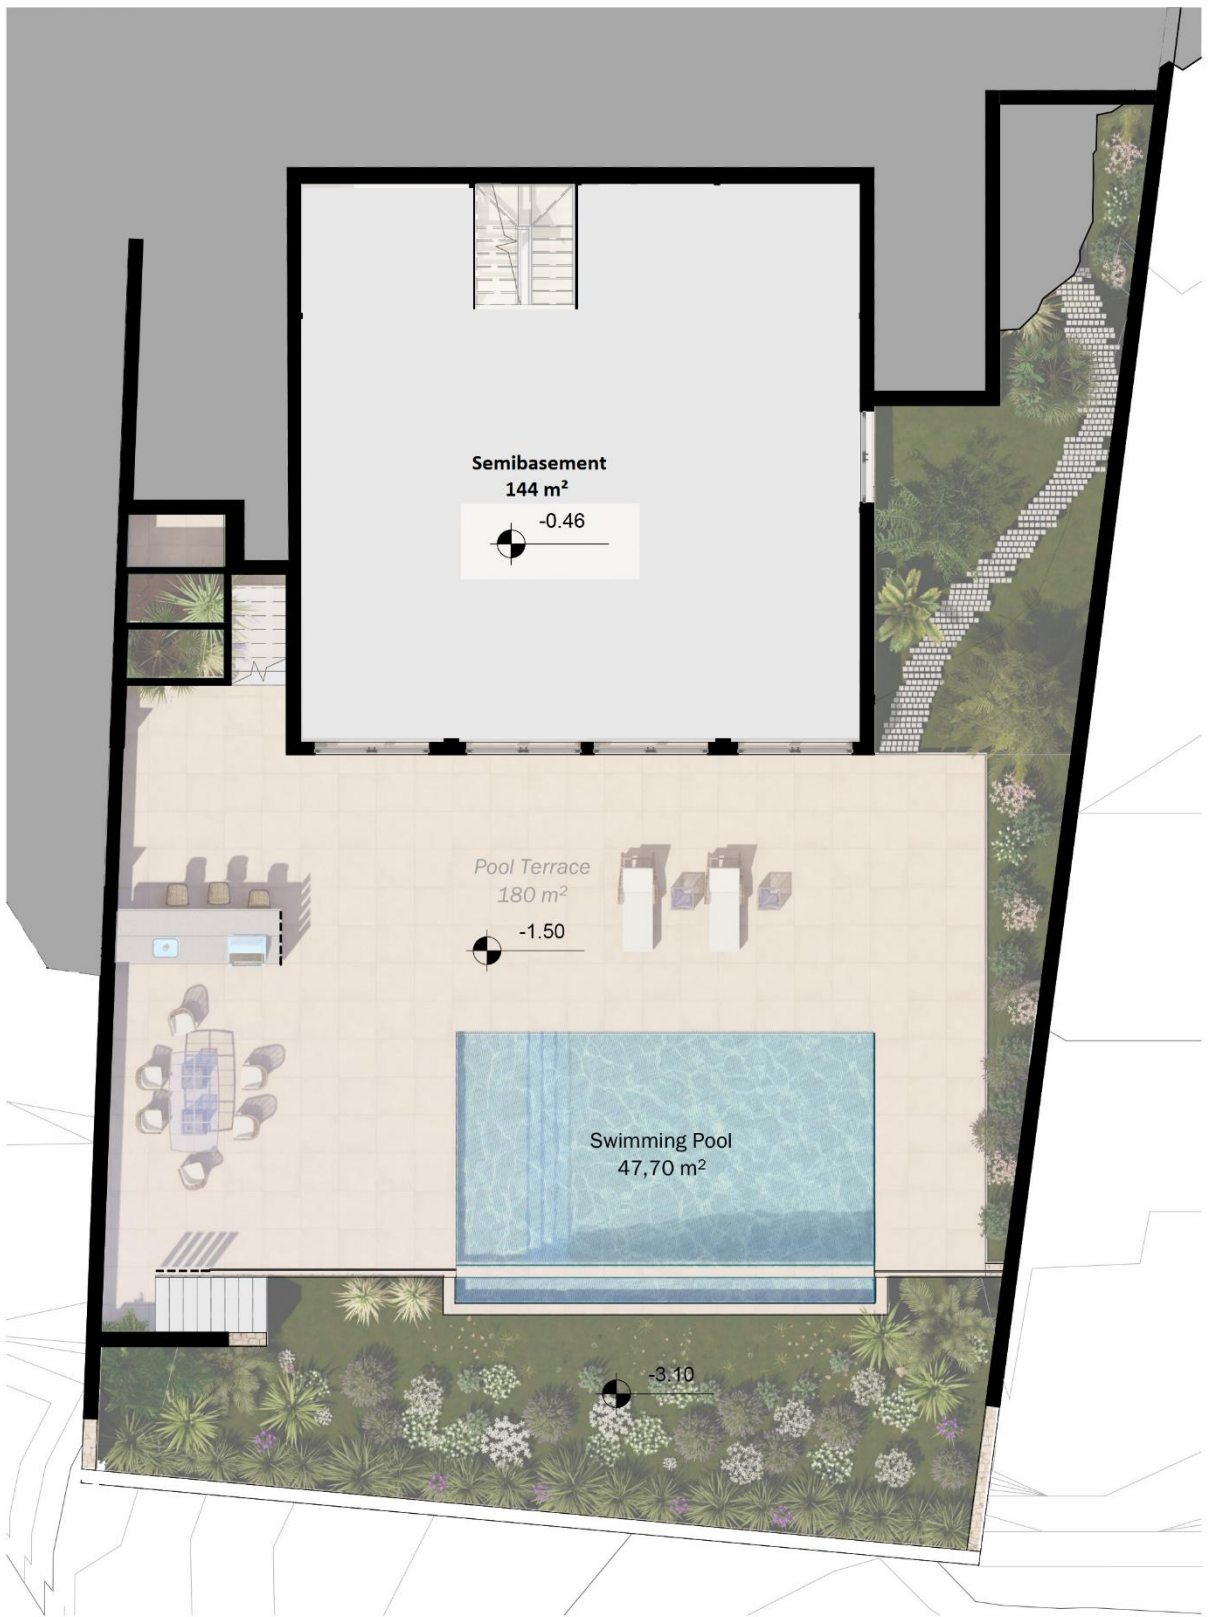

An aerial photograph of turquoise water with white foam, likely from a waterfall or rapids. The water is a vibrant blue-green color, and the foam is bright white, creating a high-contrast, textured pattern. The overall scene is dynamic and natural.

Villa
A'MARA

Ground Floor

1 : 150

M E T E R S

-3.50

-4.00

-4.50

03. First Floor

01. Semibasement

1 : 150