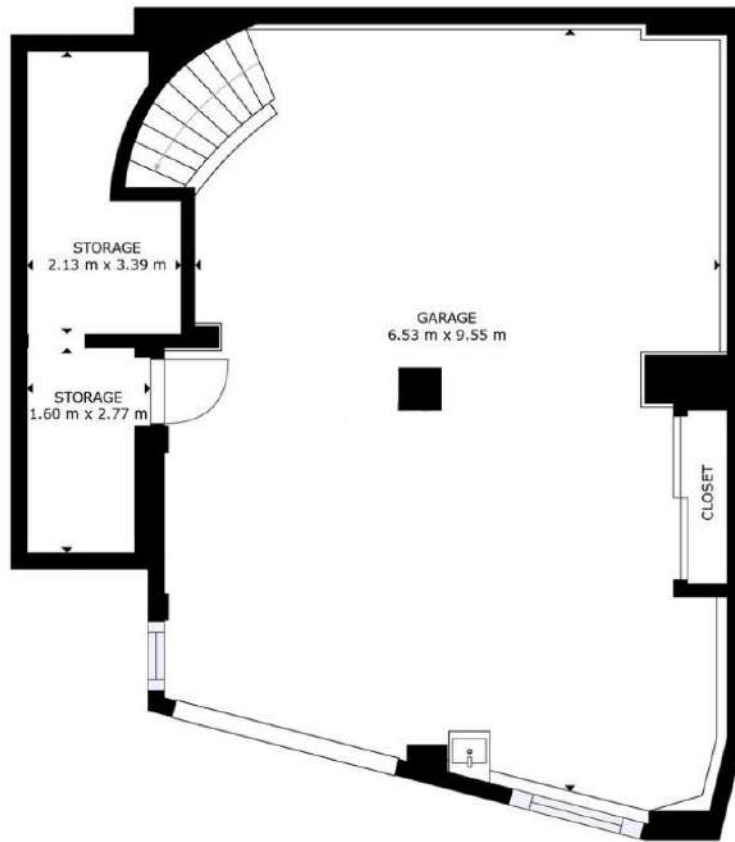

FLOOR 3

GROSS INTERNAL AREA
GROUND FLOOR: 10 m², FLOOR 1: 69 m²
FLOOR 2: 58 m², FLOOR 3: 29 m², TOTAL: 166 m²
EXCLUDED AREA: GARAGE: 64 m²
SIZES AND DIMENSIONS ARE APPROXIMATE, ACTUAL MAY VARY.

GROUND FLOOR

GROSS INTERNAL AREA
 GROUND FLOOR: 10 m², FLOOR 1: 69 m²
 FLOOR 2: 58 m², FLOOR 3: 29 m², TOTAL: 166 m²
 EXCLUDED AREA: GARAGE: 64 m²
 SIZES AND DIMENSIONS ARE APPROXIMATE. ACTUAL MAY VARY.

FLOOR 1

GROSS INTERNAL AREA
 GROUND FLOOR: 10 m², FLOOR 1: 69 m²
 FLOOR 2: 58 m², FLOOR 3: 29 m², TOTAL: 166 m²
 EXCLUDED AREA: GARAGE: 64 m²
 SIZES AND DIMENSIONS ARE APPROXIMATE, ACTUAL MAY VARY.

FLOOR 2

GROSS INTERNAL AREA
 GROUND FLOOR: 10 m², FLOOR 1: 69 m²
 FLOOR 2: 58 m², FLOOR 3: 29 m², TOTAL: 166 m²
 EXCLUDED AREA: GARAGE: 64 m²
 SIZES AND DIMENSIONS ARE APPROXIMATE, ACTUAL MAY VARY.