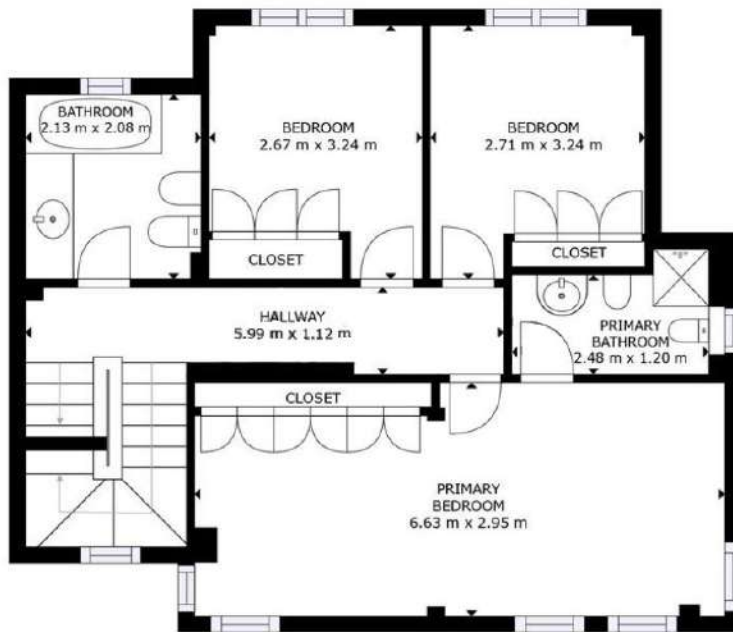

FLOOR 3

GROSS INTERNAL AREA
GROUND FLOOR: 10 m², FLOOR 1: 69 m²
FLOOR 2: 58 m², FLOOR 3: 29 m², TOTAL: 166 m²
EXCLUDED AREA: GARAGE: 64 m²
SIZES AND DIMENSIONS ARE APPROXIMATE, ACTUAL MAY VARY.

GROUND FLOOR

GROSS INTERNAL AREA
 GROUND FLOOR: 10 m², FLOOR 1: 69 m²
 FLOOR 2: 58 m², FLOOR 3: 29 m², TOTAL: 166 m²
 EXCLUDED AREA: GARAGE: 64 m²
 SIZES AND DIMENSIONS ARE APPROXIMATE. ACTUAL MAY VARY.

FLOOR 1

GROSS INTERNAL AREA
 GROUND FLOOR: 10 m², FLOOR 1: 69 m²
 FLOOR 2: 58 m², FLOOR 3: 29 m², TOTAL: 166 m²
 EXCLUDED AREA: GARAGE: 64 m²
 SIZES AND DIMENSIONS ARE APPROXIMATE, ACTUAL MAY VARY.

FLOOR 2

GROSS INTERNAL AREA
 GROUND FLOOR: 10 m², FLOOR 1: 69 m²
 FLOOR 2: 58 m², FLOOR 3: 29 m², TOTAL: 166 m²
 EXCLUDED AREA: GARAGE: 64 m²
 SIZES AND DIMENSIONS ARE APPROXIMATE, ACTUAL MAY VARY.