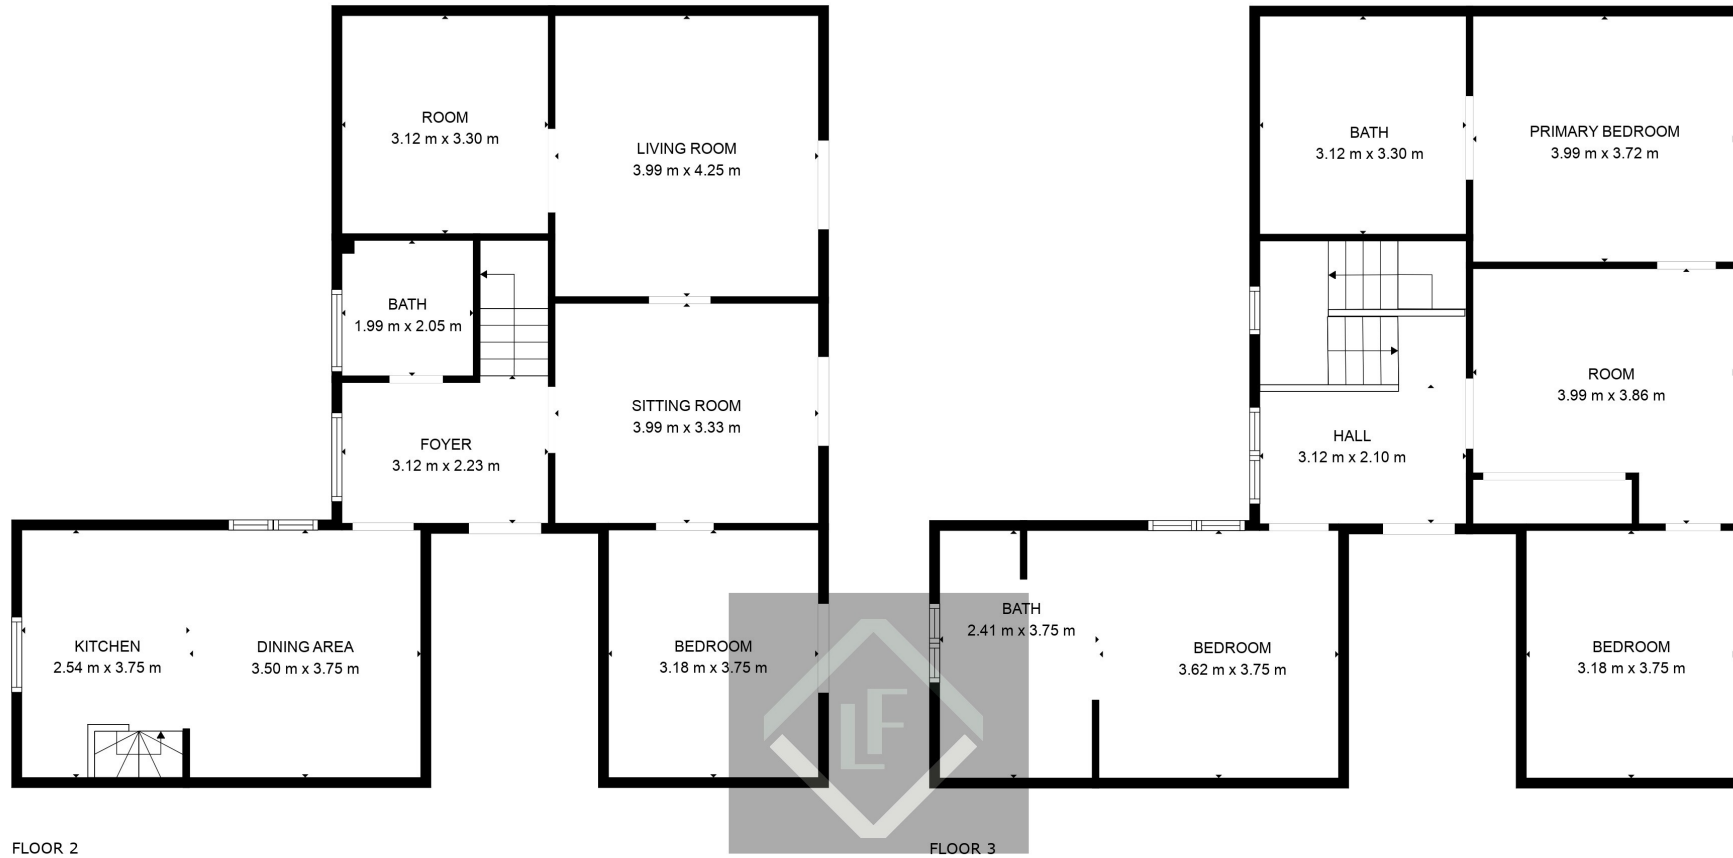

LAUNDRY
3.86 m x 3.74 m

TOTAL: 196 m²
BELOW GROUND: 14 m², FLOOR 2: 91 m², FLOOR 3: 91 m²

FLOOR PLAN CREATED BY CUBICASA APP. MEASUREMENTS DEEMED HIGHLY RELIABLE BUT NOT GUARANTEED.

TOTAL: 196 m²
BELOW GROUND: 14 m², FLOOR 2: 91 m², FLOOR 3: 91 m²

FLOOR PLAN CREATED BY CUBICASA APP. MEASUREMENTS DEEMED HIGHLY RELIABLE BUT NOT GUARANTEED.

TOTAL: 196 m²
BELOW GROUND: 14 m², FLOOR 2: 91 m², FLOOR 3: 91 m²

FLOOR PLAN CREATED BY CUBICASA APP. MEASUREMENTS DEEMED HIGHLY RELIABLE BUT NOT GUARANTEED.

FLOOR 2

FLOOR 1

TOTAL: 196 m²
 BELOW GROUND: 14 m², FLOOR 2: 91 m², FLOOR 3: 91 m²