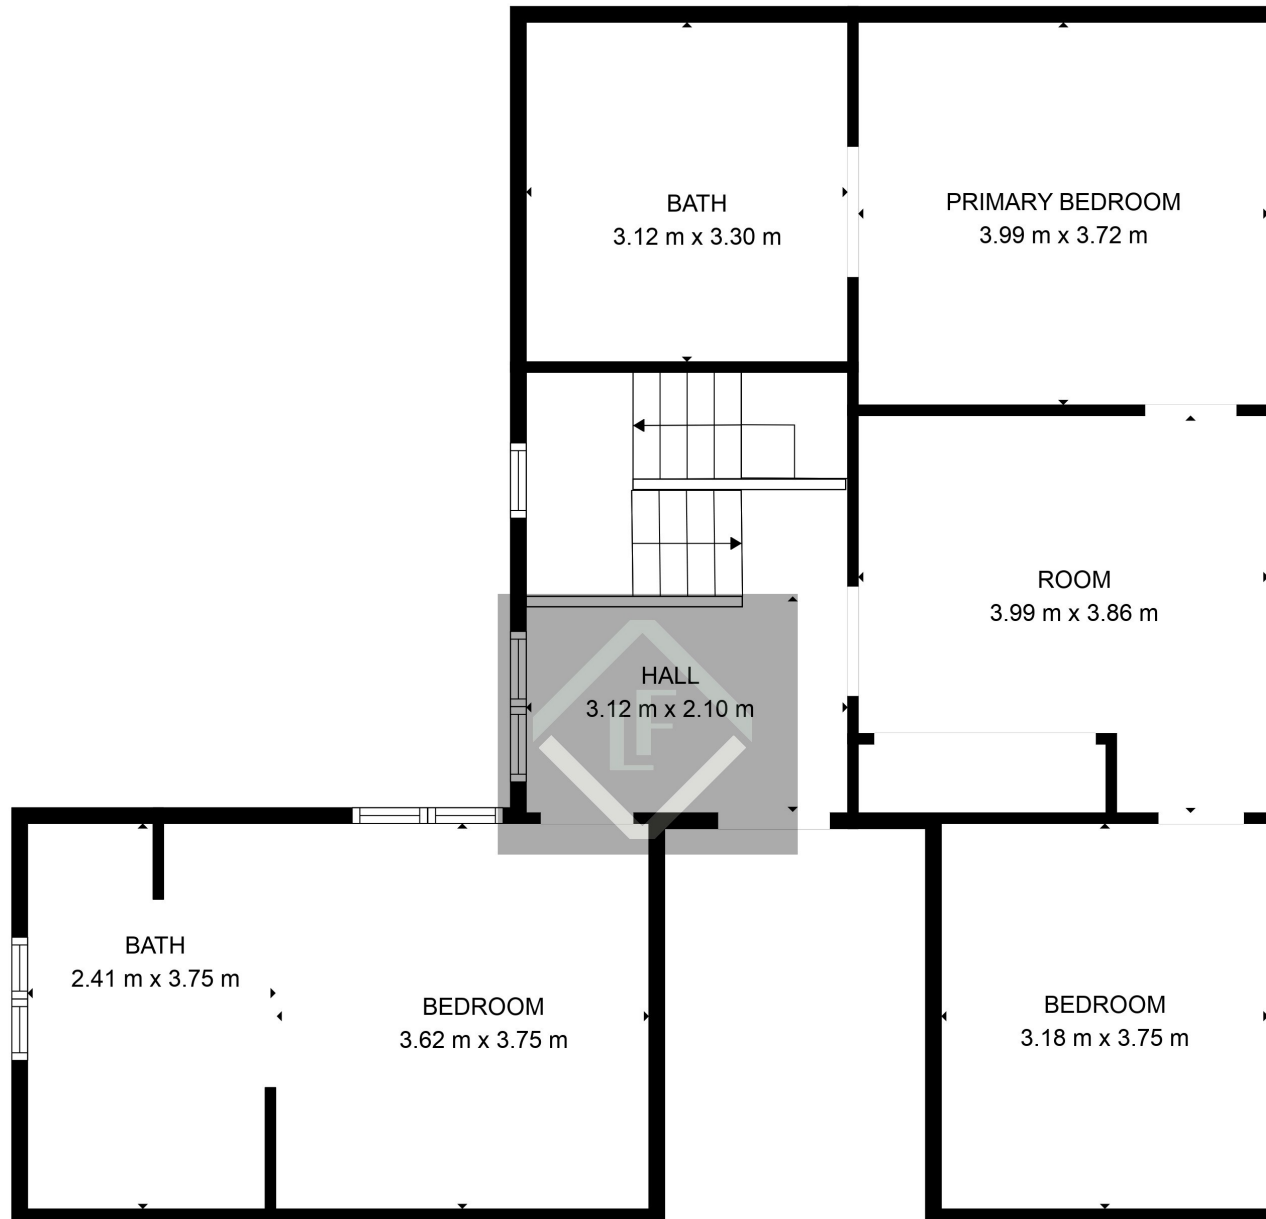

LAUNDRY
3.86 m x 3.74 m

TOTAL: 196 m²
BELOW GROUND: 14 m², FLOOR 2: 91 m², FLOOR 3: 91 m²

FLOOR PLAN CREATED BY CUBICASA APP. MEASUREMENTS DEEMED HIGHLY RELIABLE BUT NOT GUARANTEED.

TOTAL: 196 m²
BELOW GROUND: 14 m², FLOOR 2: 91 m², FLOOR 3: 91 m²

FLOOR PLAN CREATED BY CUBICASA APP. MEASUREMENTS DEEMED HIGHLY RELIABLE BUT NOT GUARANTEED.

TOTAL: 196 m²
BELOW GROUND: 14 m², FLOOR 2: 91 m², FLOOR 3: 91 m²

FLOOR PLAN CREATED BY CUBICASA APP. MEASUREMENTS DEEMED HIGHLY RELIABLE BUT NOT GUARANTEED.

FLOOR 2

FLOOR 1

TOTAL: 196 m²
 BELOW GROUND: 14 m², FLOOR 2: 91 m², FLOOR 3: 91 m²