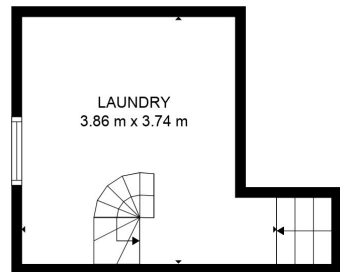

LAUNDRY
3.86 m x 3.74 m

TOTAL: 196 m²
BELOW GROUND: 14 m², FLOOR 2: 91 m², FLOOR 3: 91 m²

FLOOR PLAN CREATED BY CUBICASA APP. MEASUREMENTS DEEMED HIGHLY RELIABLE BUT NOT GUARANTEED.

TOTAL: 196 m²
BELOW GROUND: 14 m², FLOOR 2: 91 m², FLOOR 3: 91 m²

FLOOR PLAN CREATED BY CUBICASA APP. MEASUREMENTS DEEMED HIGHLY RELIABLE BUT NOT GUARANTEED.

TOTAL: 196 m²
BELOW GROUND: 14 m², FLOOR 2: 91 m², FLOOR 3: 91 m²

FLOOR PLAN CREATED BY CUBICASA APP. MEASUREMENTS DEEMED HIGHLY RELIABLE BUT NOT GUARANTEED.

FLOOR 2

FLOOR 1

TOTAL: 196 m²
 BELOW GROUND: 14 m², FLOOR 2: 91 m², FLOOR 3: 91 m²