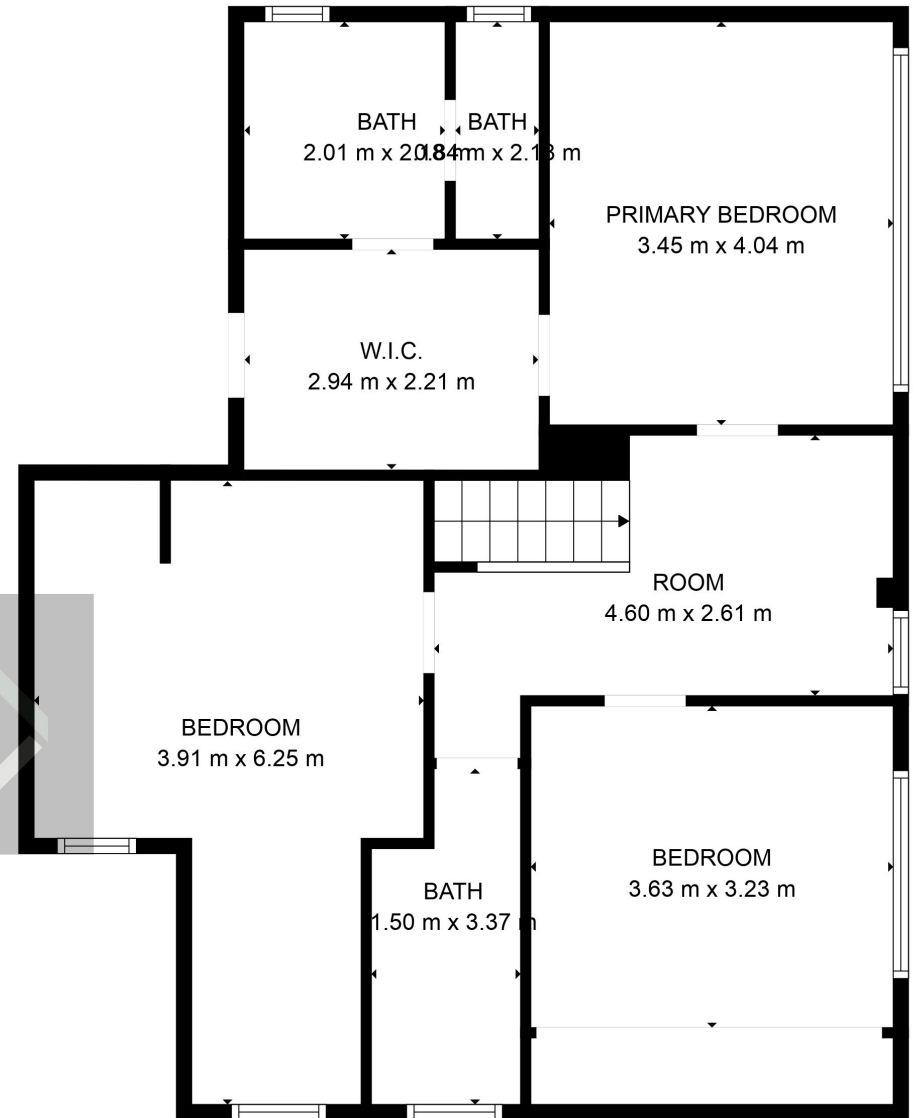

FLOOR 1

FLOOR 2

TOTAL: 167 m2
 FLOOR 1: 87 m2, FLOOR 2: 80 m2

TOTAL: 167 m²
FLOOR 1: 87 m², FLOOR 2: 80 m²

FLOOR PLAN CREATED BY CUBICASA APP. MEASUREMENTS DEEMED HIGHLY RELIABLE BUT NOT GUARANTEED.

TOTAL: 167 m²
FLOOR 1: 87 m², FLOOR 2: 80 m²