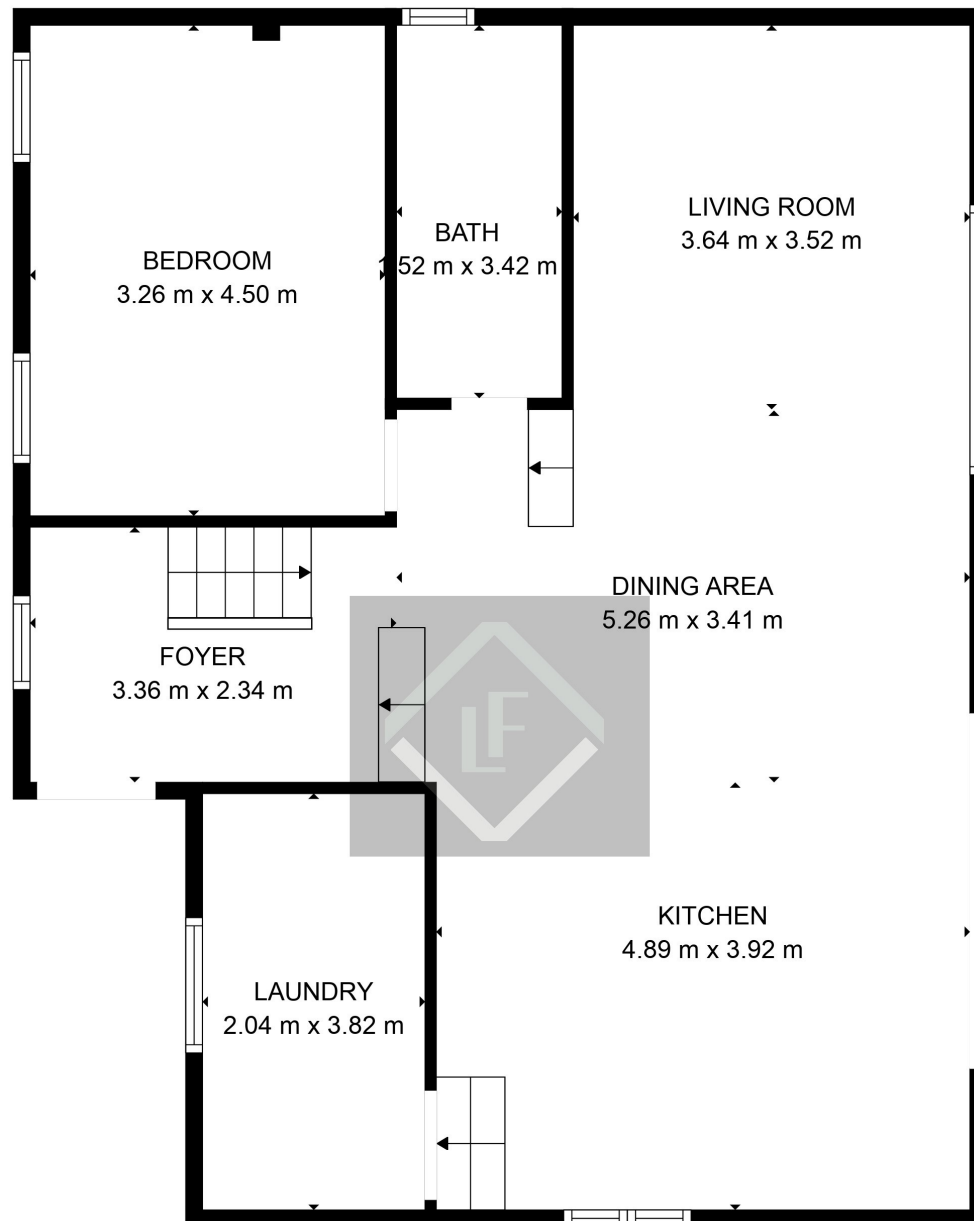

FLOOR 1

FLOOR 2

TOTAL: 167 m2
 FLOOR 1: 87 m2, FLOOR 2: 80 m2

TOTAL: 167 m²
FLOOR 1: 87 m², FLOOR 2: 80 m²

FLOOR PLAN CREATED BY CUBICASA APP. MEASUREMENTS DEEMED HIGHLY RELIABLE BUT NOT GUARANTEED.

TOTAL: 167 m²
FLOOR 1: 87 m², FLOOR 2: 80 m²