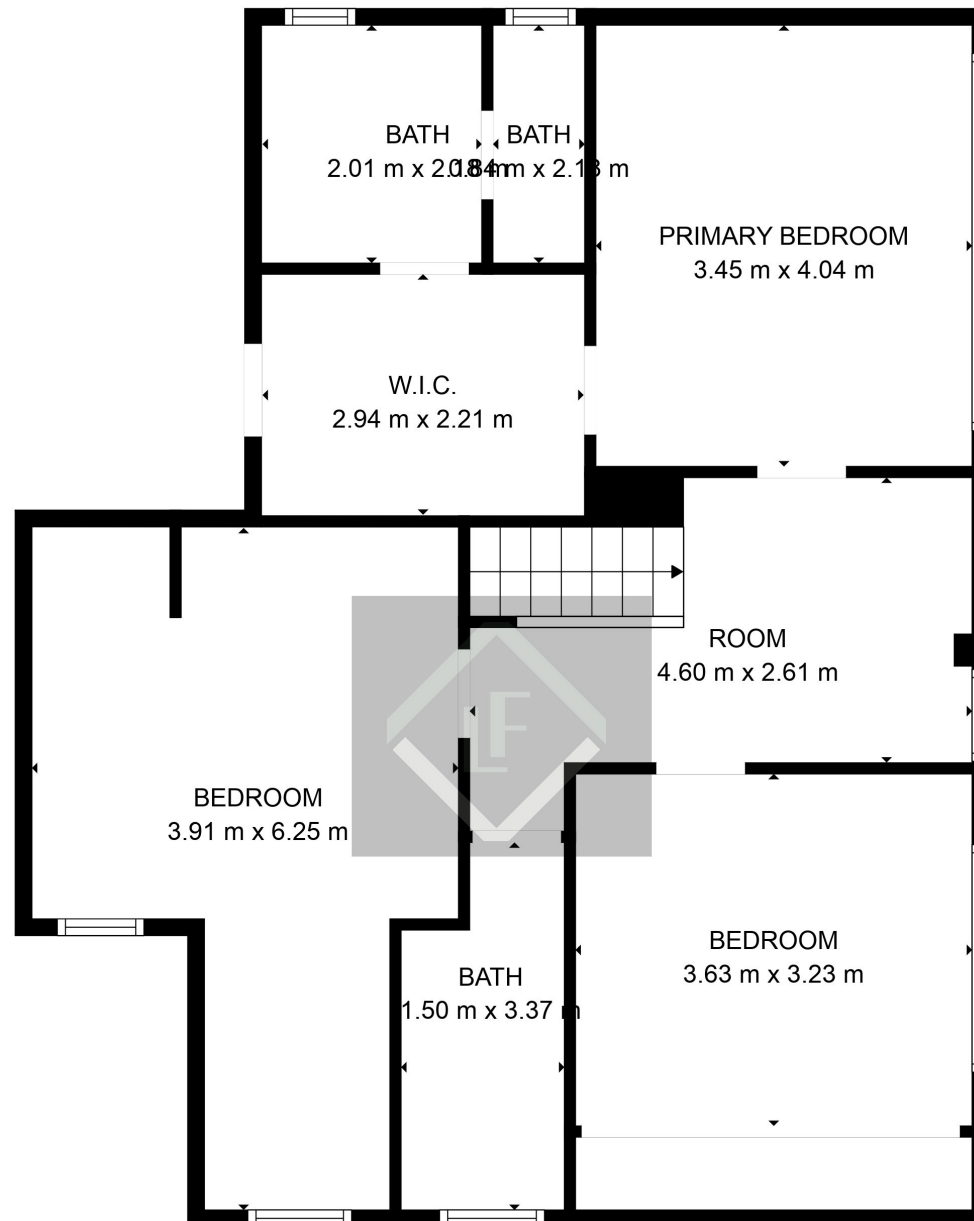

FLOOR 1

FLOOR 2

TOTAL: 167 m2
 FLOOR 1: 87 m2, FLOOR 2: 80 m2

TOTAL: 167 m²
FLOOR 1: 87 m², FLOOR 2: 80 m²

FLOOR PLAN CREATED BY CUBICASA APP. MEASUREMENTS DEEMED HIGHLY RELIABLE BUT NOT GUARANTEED.

TOTAL: 167 m²
FLOOR 1: 87 m², FLOOR 2: 80 m²