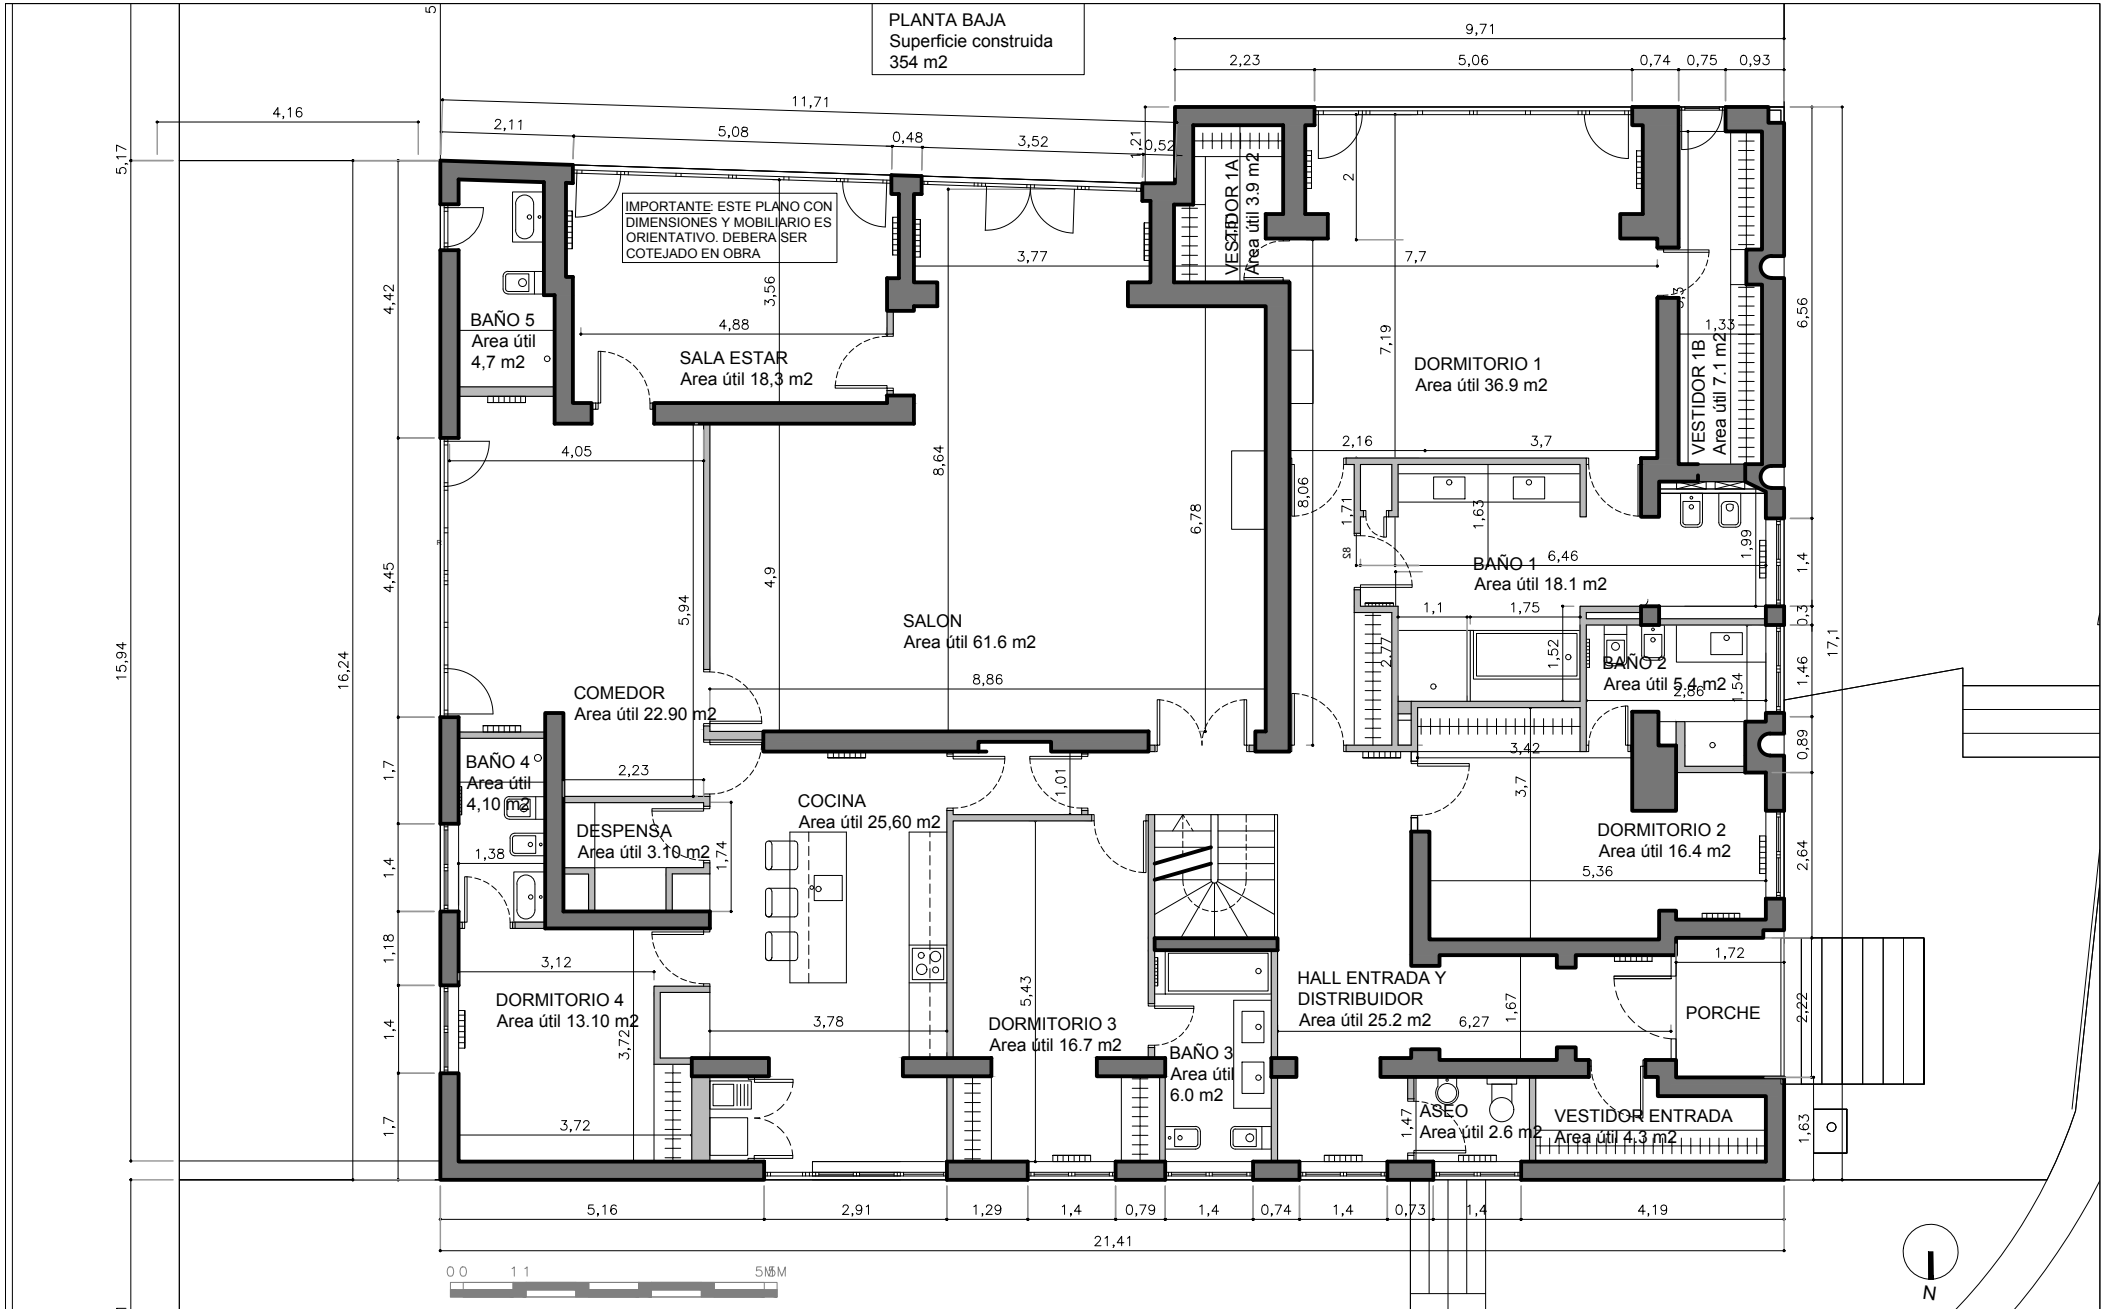

PERIMETRO CANALON 77 M  
8 BAJANTES

TOTAL

AREA CINTA CORRIDA 242 M2  
AREA SIN HUECOS 169 M2

PRODUCED BY AN AUTODESK STUDENT VERSION

PRODUCED BY AN AUTODESK STUDENT VERSION

PLANTA SEMI SOTANO

PLANTA BAJA