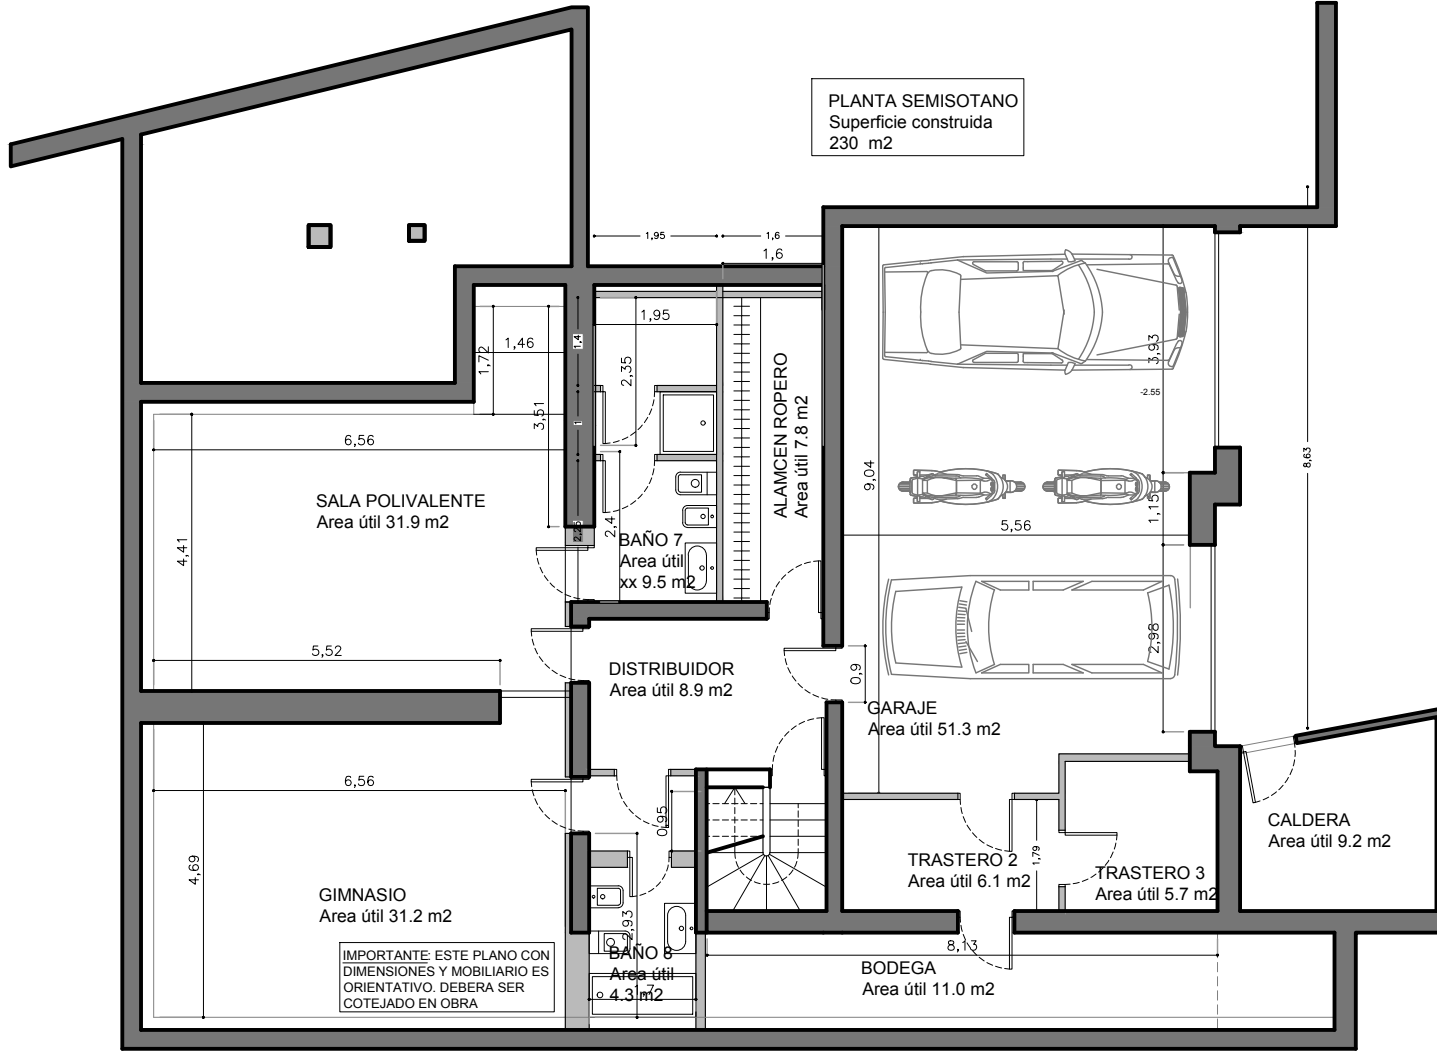

PERIMETRO CANALON 77 M  
8 BAJANTES

TOTAL

AREA CINTA CORRIDA 242 M2  
AREA SIN HUECOS 169 M2

PRODUCED BY AN AUTODESK STUDENT VERSION

PRODUCED BY AN AUTODESK STUDENT VERSION

PLANTA SEMI SOTANO

PLANTA BAJA