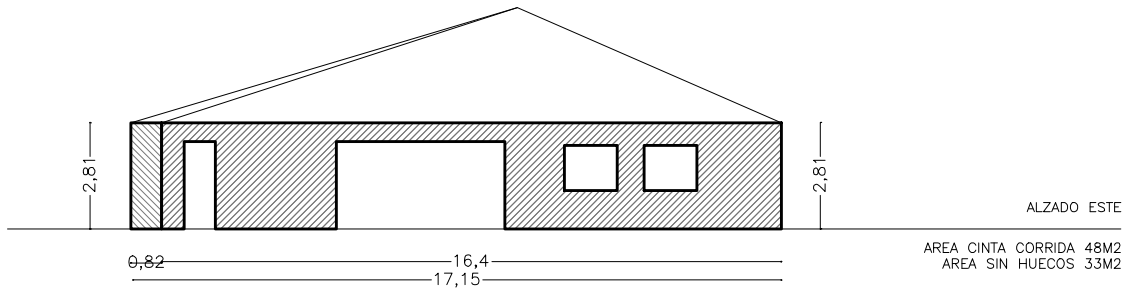

PERIMETRO CANALON 77 M  
8 BAJANTES

TOTAL

AREA CINTA CORRIDA 242 M2  
AREA SIN HUECOS 169 M2

PRODUCED BY AN AUTODESK STUDENT VERSION

PRODUCED BY AN AUTODESK STUDENT VERSION

PLANTA SEMI SOTANO

PLANTA BAJA