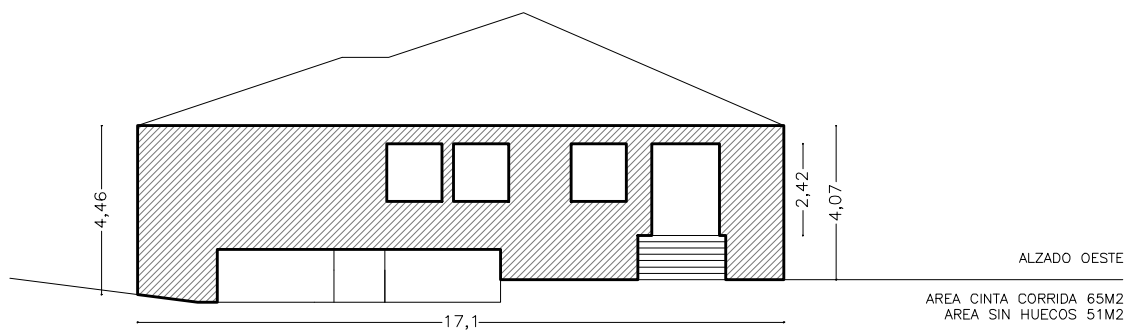

PERIMETRO CANALON 77 M  
8 BAJANTES

TOTAL

AREA CINTA CORRIDA 242 M2  
AREA SIN HUECOS 169 M2

PRODUCED BY AN AUTODESK STUDENT VERSION

PRODUCED BY AN AUTODESK STUDENT VERSION

PLANTA SEMI SOTANO

PLANTA BAJA