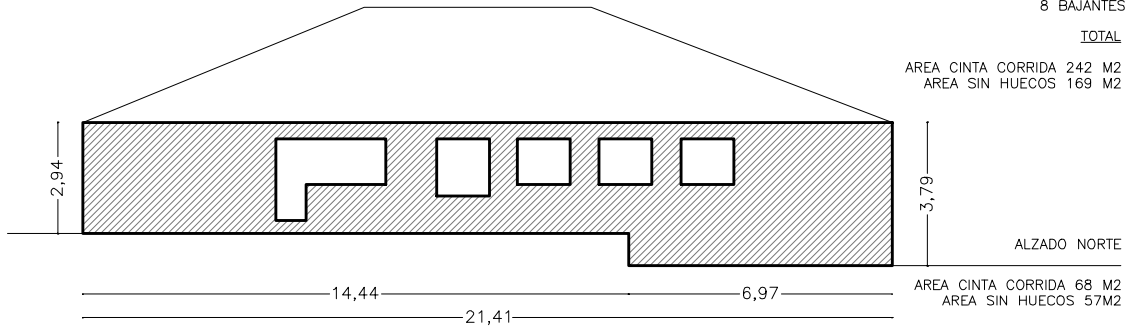

PERIMETRO CANALON 77 M  
8 BAJANTES

TOTAL

AREA CINTA CORRIDA 242 M2  
AREA SIN HUECOS 169 M2

PRODUCED BY AN AUTODESK STUDENT VERSION

PRODUCED BY AN AUTODESK STUDENT VERSION

PLANTA SEMI SOTANO

PLANTA BAJA