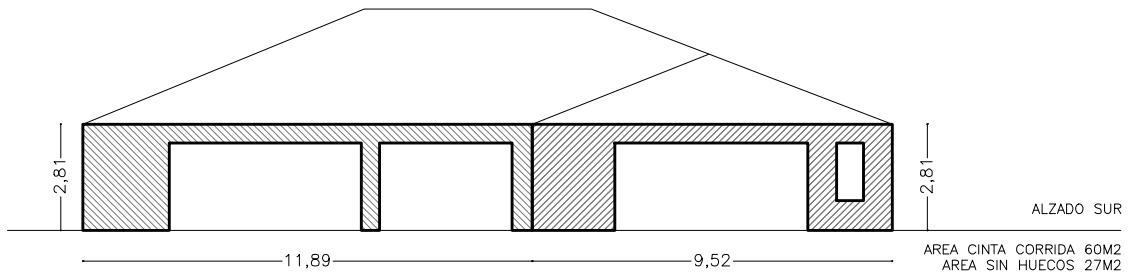

PERIMETRO CANALON 77 M  
8 BAJANTES

TOTAL

AREA CINTA CORRIDA 242 M2  
AREA SIN HUECOS 169 M2

PRODUCED BY AN AUTODESK STUDENT VERSION

PRODUCED BY AN AUTODESK STUDENT VERSION

PLANTA SEMI SOTANO

PLANTA BAJA