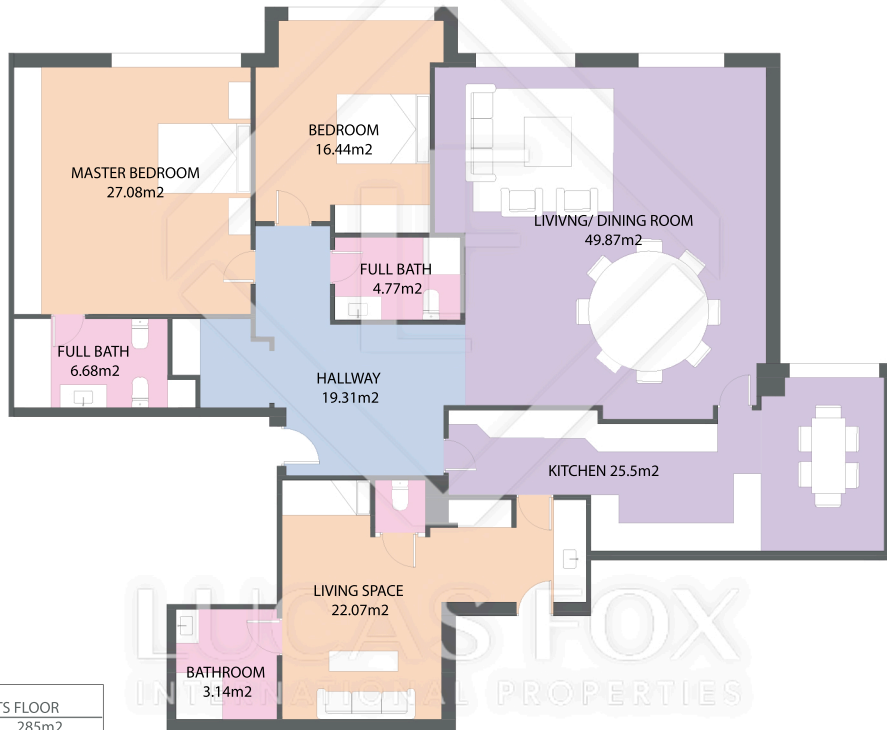

MAD57521

MEASUREMENTS FLOOR	
built surface	285m2
useful surface	200m2
exterior surface	30m2

Scale in meters. Indicative only. Dimensions are approximate. All information contained here is gathered from sources we believe to be reliable, however, we cannot guarantee its accuracy and interested people should rely on their own enquiries.