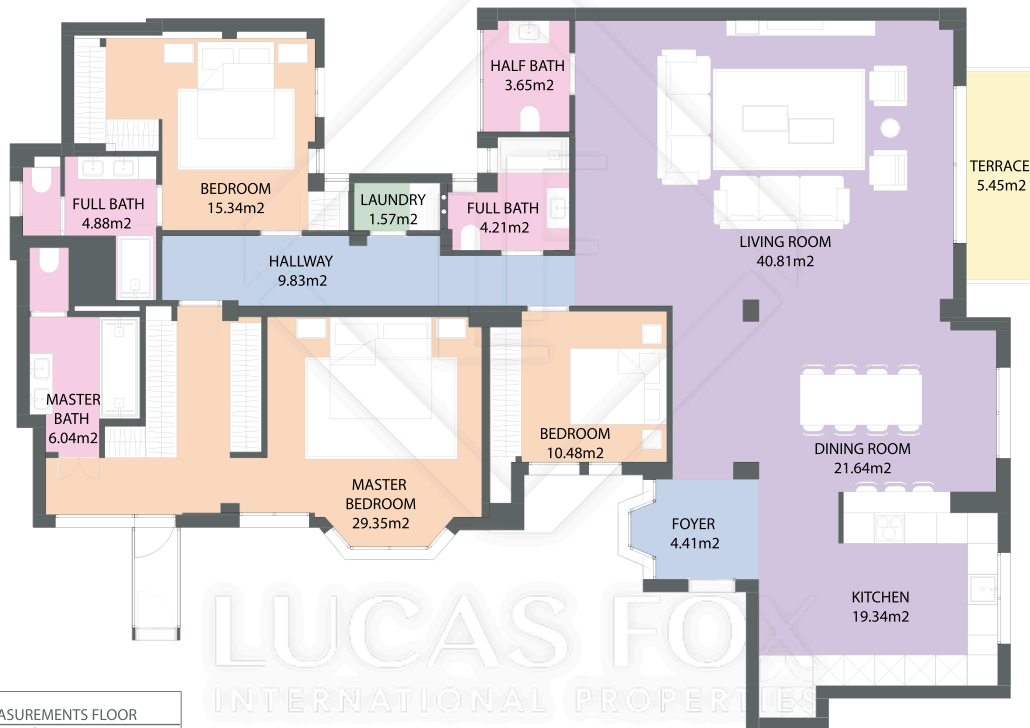

MAD58511

N

MEASUREMENTS FLOOR

built surface	232m ²
useful surface	173.35m ²
exterior surface	5.45m ²

Scale in meters. Indicative only. Dimensions are approximate. All information contained here is gathered from sources we believe to be reliable, however, we cannot guarantee its accuracy and interested people should rely on their own enquiries.