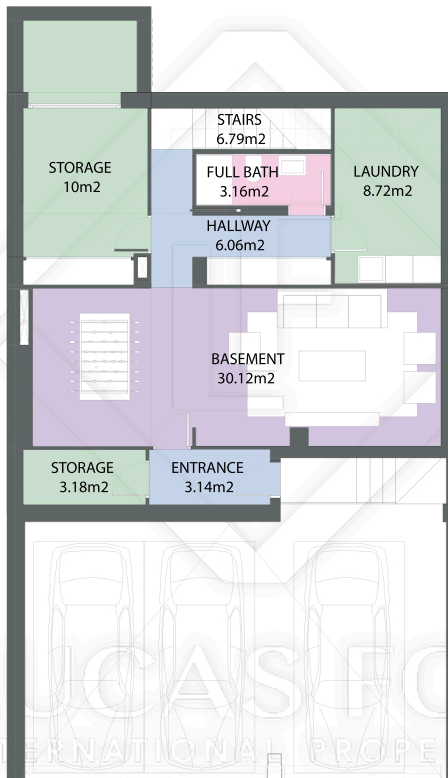

# MAD58262

PLANTA BAJA

scale (in meters) 1:80

## MEASUREMENTS FLOOR

built surface	411m <sup>2</sup>
useful surface	302m <sup>2</sup>
exterior surface	65.27m <sup>2</sup>

Scale in meters. Indicative only. Dimensions are approximate. All information contained here is gathered from sources we believe to be reliable, however, we cannot guarantee its accuracy and interested people should rely on their own enquiries.

MEASUREMENTS FLOOR

built surface	411m <sup>2</sup>
useful surface	302m <sup>2</sup>
exterior surface	65.27m <sup>2</sup>

Scale in meters. Indicative only. Dimensions are approximate. All information contained here is gathered from sources we believe to be reliable, however, we cannot guarantee its accuracy and interested people should rely on their own enquiries.