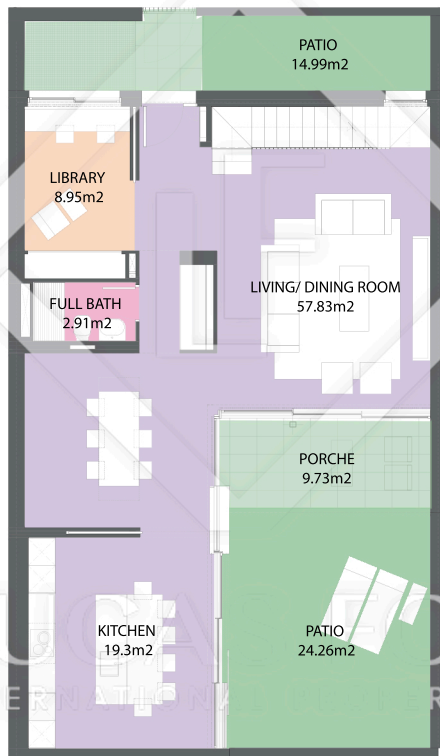

## MEASUREMENTS FLOOR

built surface	411m <sup>2</sup>
useful surface	302m <sup>2</sup>
exterior surface	65.27m <sup>2</sup>

Scale in meters. Indicative only. Dimensions are approximate. All information contained here is gathered from sources we believe to be reliable, however, we cannot guarantee its accuracy and interested people should rely on their own enquiries.

# MAD58262

PRIMERA PLANTA

0 1 2 3 4  
scale (in meters) 1:80

MEASUREMENTS FLOOR

built surface	411m <sup>2</sup>
useful surface	302m <sup>2</sup>
exterior surface	65.27m <sup>2</sup>

Scale in meters. Indicative only. Dimensions are approximate. All information contained here is gathered from sources we believe to be reliable, however, we cannot guarantee its accuracy and interested people should rely on their own enquiries.