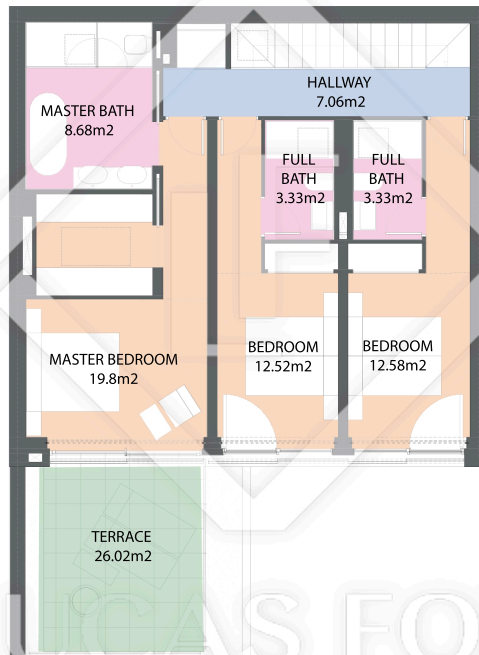

## MEASUREMENTS FLOOR

built surface	411m <sup>2</sup>
useful surface	302m <sup>2</sup>
exterior surface	65.27m <sup>2</sup>

Scale in meters. Indicative only. Dimensions are approximate. All information contained here is gathered from sources we believe to be reliable, however, we cannot guarantee its accuracy and interested people should rely on their own enquiries.

# MAD58262

PRIMERA PLANTA

0 1 2 3 4  
scale (in meters) 1:80

MEASUREMENTS FLOOR

built surface	411m <sup>2</sup>
useful surface	302m <sup>2</sup>
exterior surface	65.27m <sup>2</sup>

Scale in meters. Indicative only. Dimensions are approximate. All information contained here is gathered from sources we believe to be reliable, however, we cannot guarantee its accuracy and interested people should rely on their own enquiries.