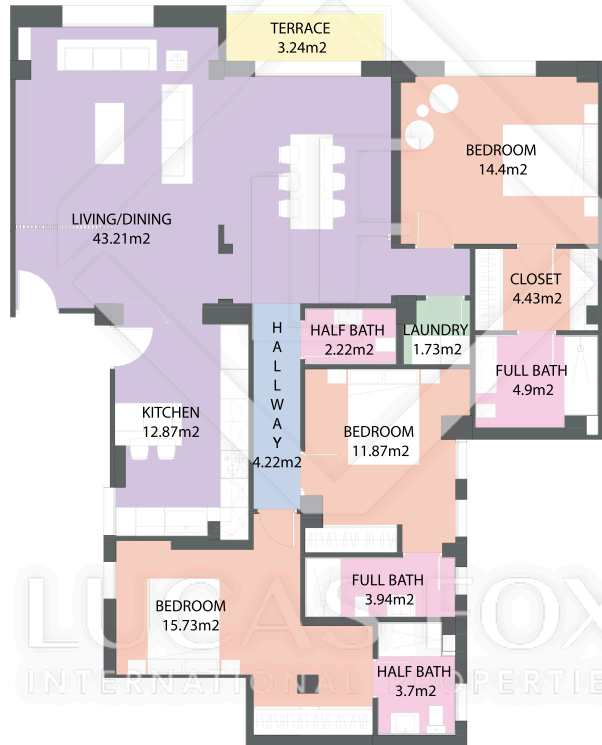

MAD58220

MEASUREMENTS FLOOR	
built surface	151m ²
useful surface	128m ²
exterior surface	3.24m ²

Scale in meters. Indicative only. Dimensions are approximate. All information contained here is gathered from sources we believe to be reliable, however, we cannot guarantee its accuracy and interested people should rely on their own enquiries.