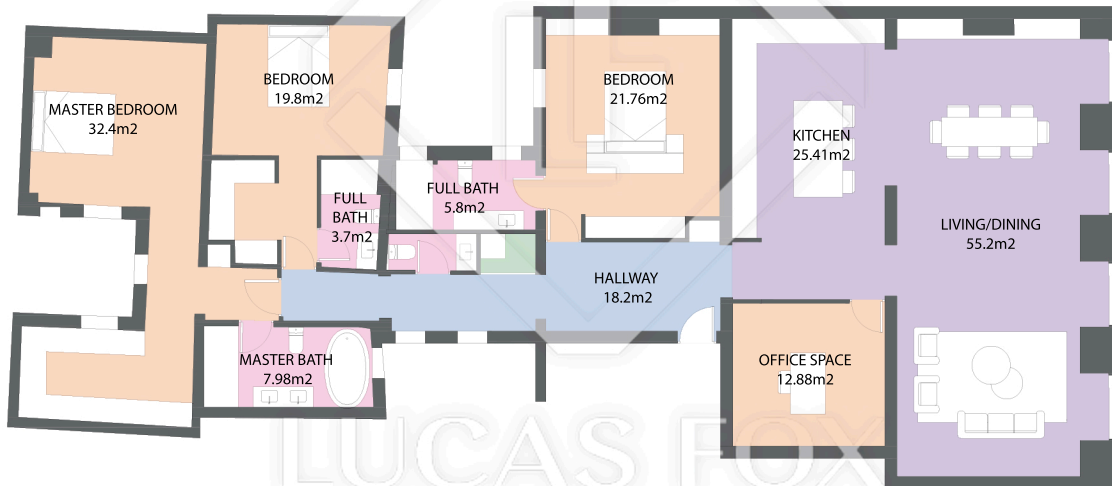

MAD58156

**MEASUREMENTS FLOOR**

built surface	232m <sup>2</sup>
useful surface	206.3m <sup>2</sup>
exterior surface	0m <sup>2</sup>

Scale in meters. Indicative only. Dimensions are approximate. All information contained here is gathered from sources we believe to be reliable, however, we cannot guarantee its accuracy and interested people should rely on their own enquiries.