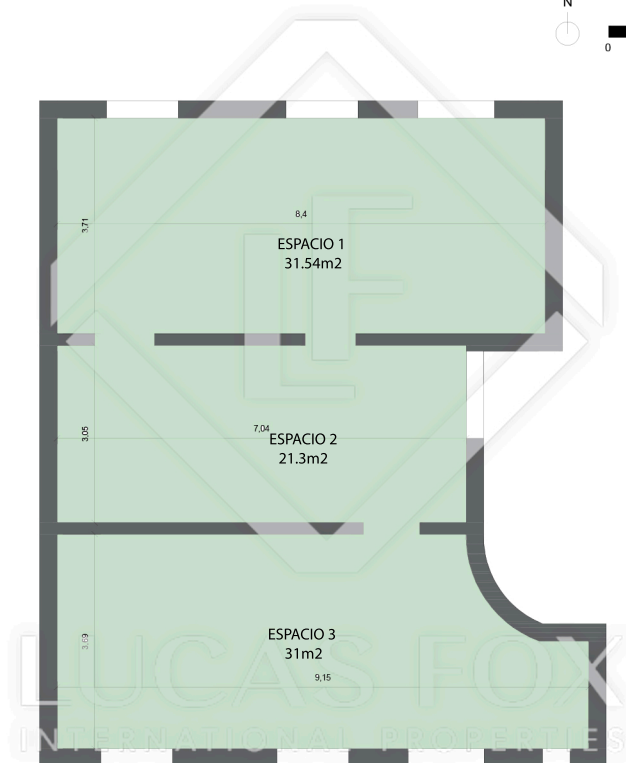

MAD58048

MEASUREMENTS FLOOR

built surface	98m ²
useful surface	83.85m ²
exterior surface	0m ²

Scale in meters. Indicative only. Dimensions are approximate. All information contained here is gathered from sources we believe to be reliable, however, we cannot guarantee its accuracy and interested people should rely on their own enquiries.