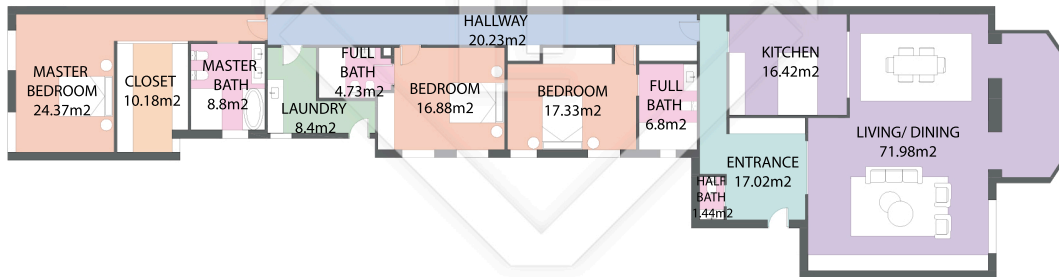

MAD57851

LUCAS FOX
INTERNATIONAL PROPERTIES

MEASUREMENTS FLOOR

built surface	243m ²
useful surface	221m ²
exterior surface	0m ²

Scale in meters. Indicative only. Dimensions are approximate. All information contained here is gathered from sources we believe to be reliable, however, we cannot guarantee its accuracy and interested people should rely on their own enquiries.