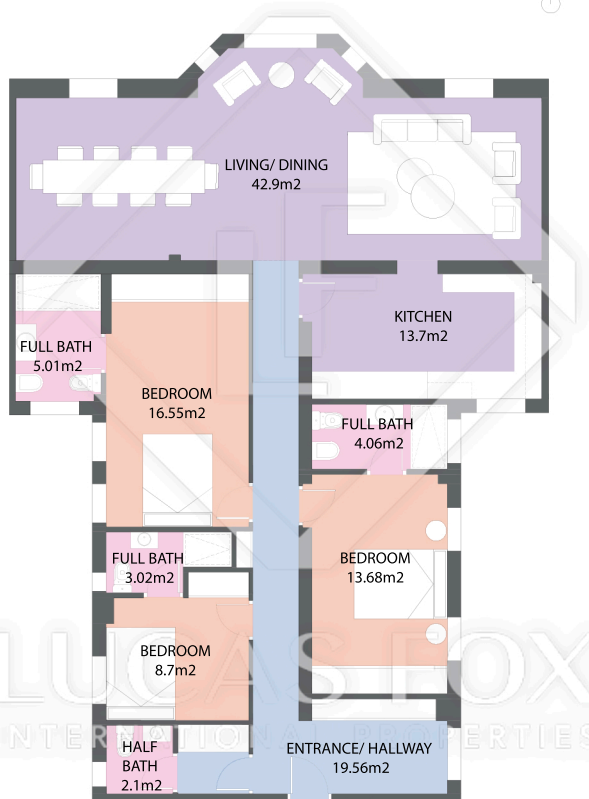

# MAD57850

MEASUREMENTS FLOOR	
built surface	192m <sup>2</sup>
useful surface	164m <sup>2</sup>
exterior surface	0m <sup>2</sup>

Scale in meters. Indicative only. Dimensions are approximate. All information contained here is gathered from sources we believe to be reliable, however, we cannot guarantee its accuracy and interested people should rely on their own enquiries.