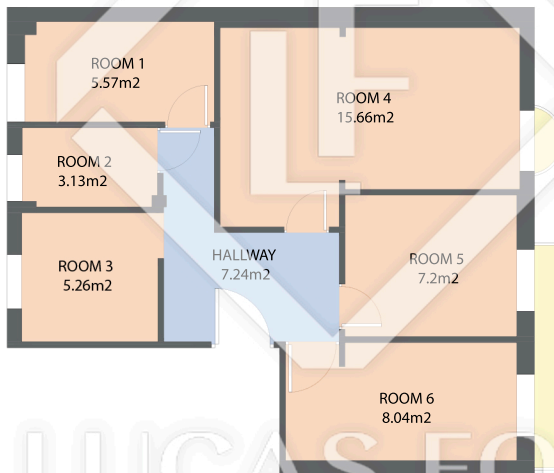

MAD57826

LUCAS FOX
INTERNATIONAL PROPERTIES

MEASUREMENTS FLOOR	
built surface	65m ²
useful surface	52.1m ²
exterior surface	2m ²

Scale in meters. Indicative only. Dimensions are approximate. All information contained here is gathered from sources we believe to be reliable, however, we cannot guarantee its accuracy and interested people should rely on their own enquiries.