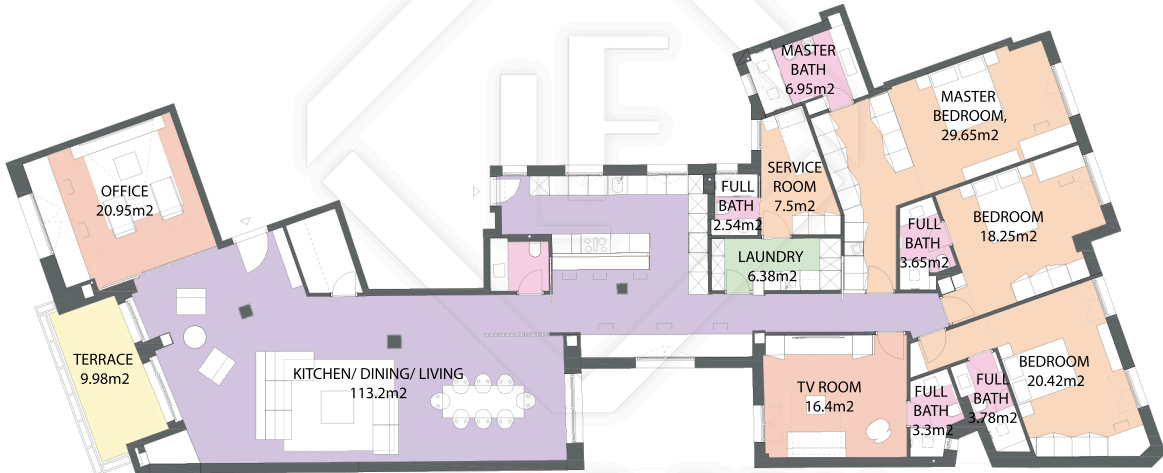

MAD57567

LUCAS FOX
INTERNATIONAL PROPERTIES

MEASUREMENTS FLOOR

built surface	294m ²
useful surface	262m ²
exterior surface	9.98m ²

Scale in meters. Indicative only. Dimensions are approximate. All information contained here is gathered from sources we believe to be reliable, however, we cannot guarantee its accuracy and interested people should rely on their own enquiries.