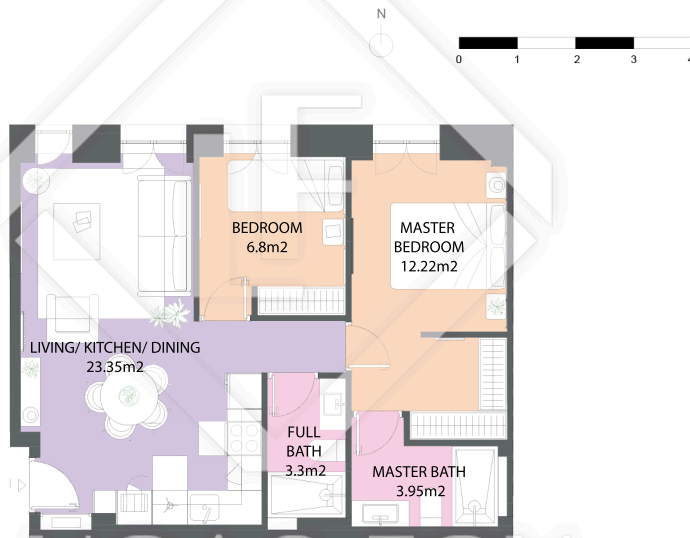

MAD57464

MEASUREMENTS FLOOR	
built surface	63m ²
useful surface	50m ²
exterior surface	0m ²

Scale in meters. Indicative only. Dimensions are approximate. All information contained here is gathered from sources we believe to be reliable, however, we cannot guarantee its accuracy and interested people should rely on their own enquiries.