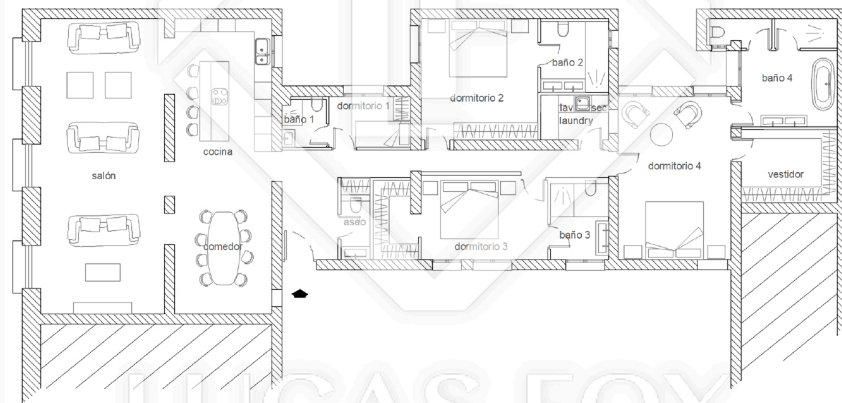

MAD57252

LUCAS FOX  
INTERNATIONAL PROPERTIES

MEASUREMENTS FLOOR

built surface 271m<sup>2</sup>  
exterior surface 240m<sup>2</sup>

Scale in meters. Indicative only. Dimensions are approximate. All information contained here is gathered from sources we believe to be reliable, however, we cannot guarantee its accuracy and interested people should rely on their own enquiries.