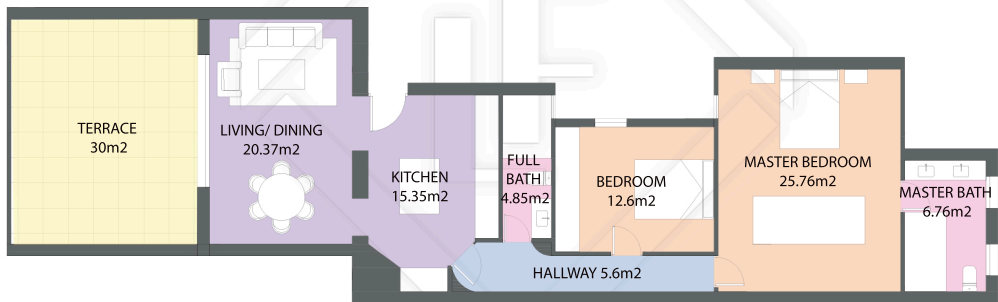

MAD57210

LUCAS FOX
INTERNATIONAL PROPERTIES

| MEASUREMENTS FLOOR | |
|--------------------|-------|
| built surface | 145m² |
| useful surface | 120m² |
| exterior surface | 30m² |

Scale in meters. Indicative only. Dimensions are approximate. All information contained here is gathered from sources we believe to be reliable, however, we cannot guarantee its accuracy and interested people should rely on their own enquiries.