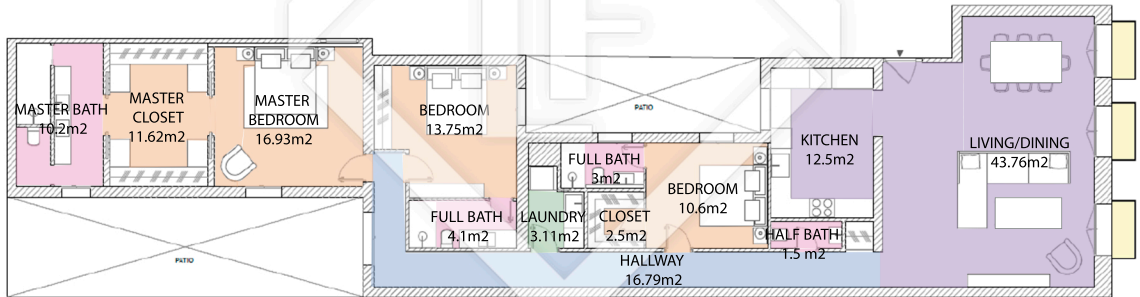

MAD57112

LUCAS FOX
INTERNATIONAL PROPERTIES

MEASUREMENTS FLOOR	
built surface	259m ²
exterior surface	3m ²

Scale in meters. Indicative only. Dimensions are approximate. All information contained here is gathered from sources we believe to be reliable, however, we cannot guarantee its accuracy and interested people should rely on their own enquiries.