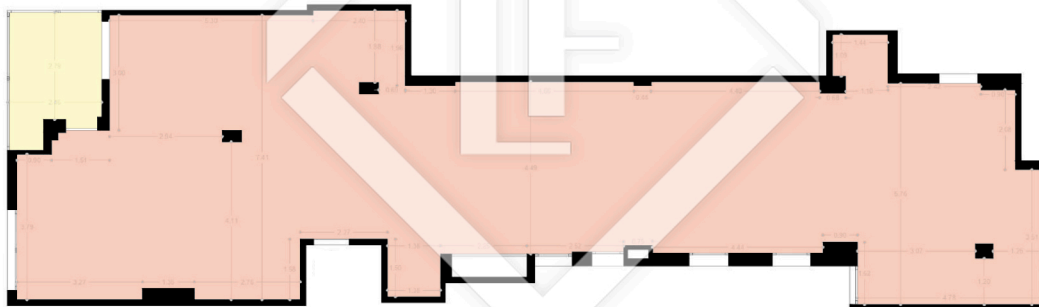

MAD56924

LUCAS FOX
INTERNATIONAL PROPERTIES

MEASUREMENTS FLOOR

| | |
|------------------|-------------------|
| built surface | 206m ² |
| useful surface | 173m ² |
| exterior surface | 6m ² |

Scale in meters. Indicative only. Dimensions are approximate. All information contained here is gathered from sources we believe to be reliable, however, we cannot guarantee its accuracy and interested people should rely on their own enquiries.