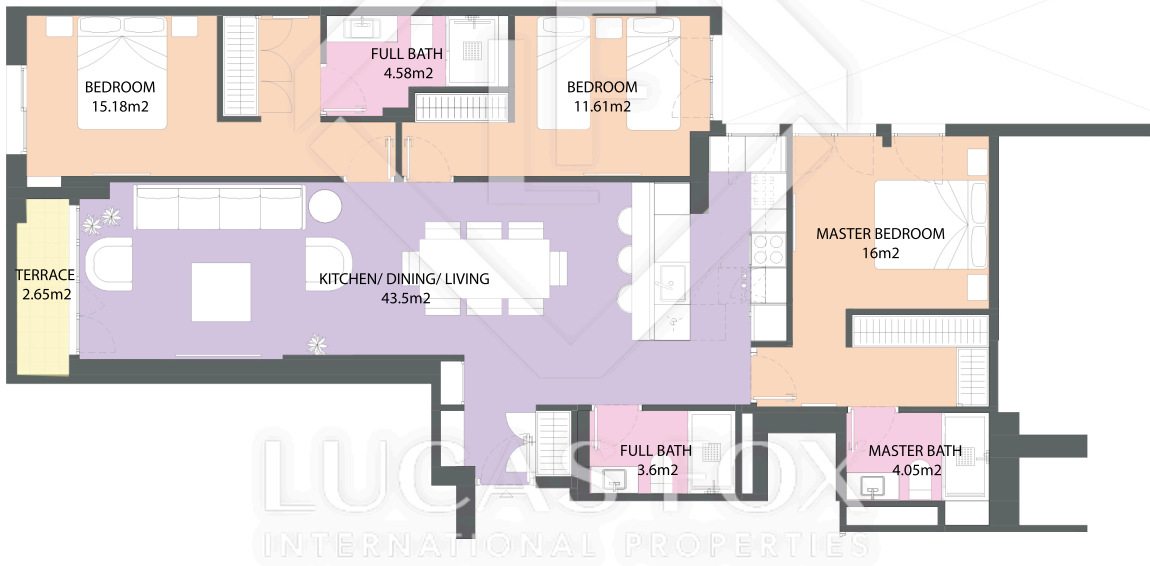

MAD56903

Scale in meters. Indicative only. Dimensions are approximate. All information contained here is gathered from sources we believe to be reliable, however, we cannot guarantee its accuracy and interested people should rely on their own enquiries.

MEASUREMENTS FLOOR	
built surface	112m <sup>2</sup>
useful surface	96m <sup>2</sup>
exterior surface	2.65m <sup>2</sup>