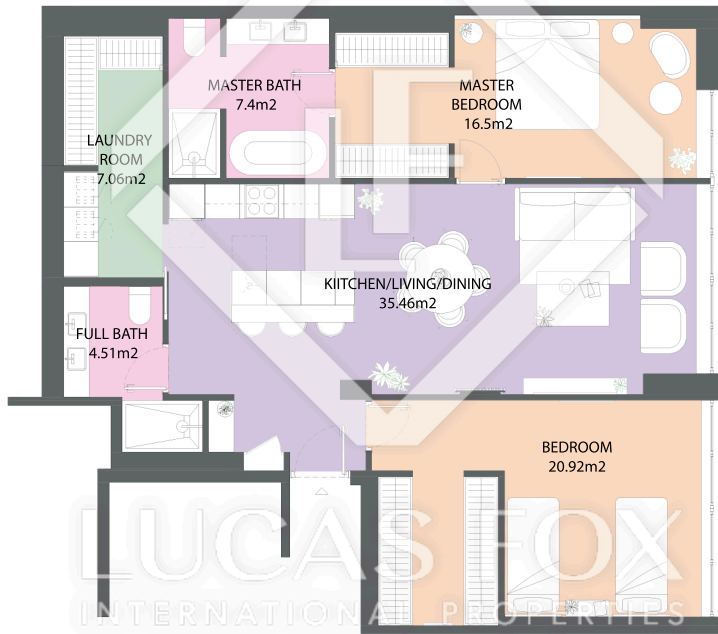

MAD56901

MEASUREMENTS FLOOR	
built surface	114m ²
useful surface	94m ²
exterior surface	0m ²

Scale in meters. Indicative only. Dimensions are approximate. All information contained here is gathered from sources we believe to be reliable, however, we cannot guarantee its accuracy and interested people should rely on their own enquiries.