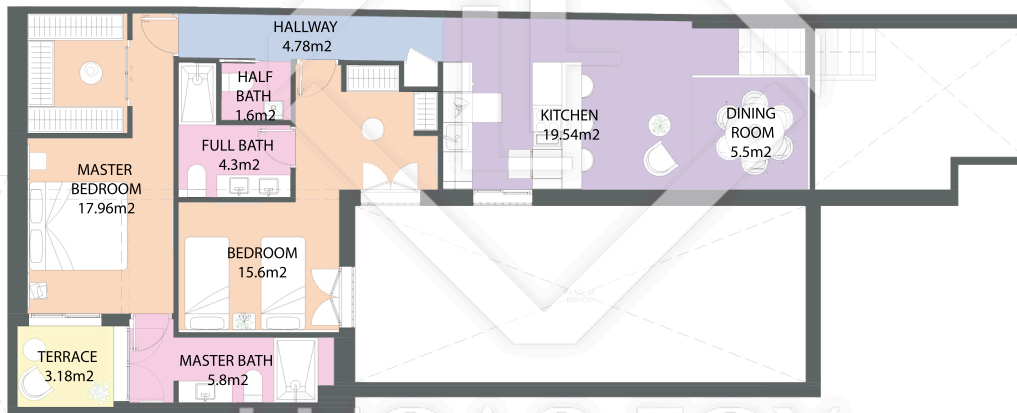

MAD56896

LUCAS FOX
INTERNATIONAL PROPERTIES

Scale in meters. Indicative only. Dimensions are approximate. All information contained here is gathered from sources we believe to be reliable, however, we cannot guarantee its accuracy and interested people should rely on their own enquiries.

MEASUREMENTS FLOOR	
built surface	120m ²
useful surface	97m ²
exterior surface	3.18m ²