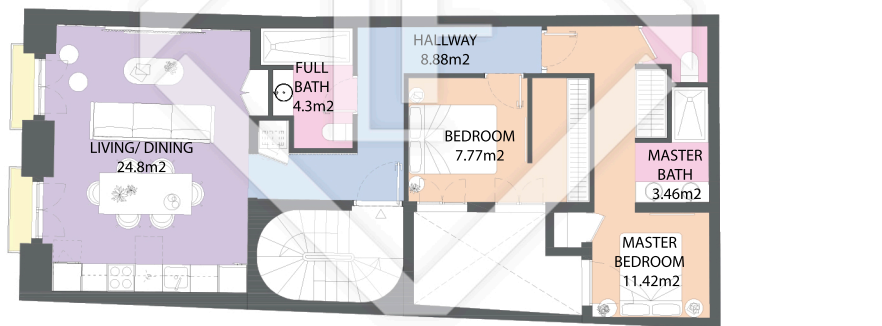

MAD56890

LUCAS FOX
INTERNATIONAL PROPERTIES

Scale in meters. Indicative only. Dimensions are approximate. All information contained here is gathered from sources we believe to be reliable, however, we cannot guarantee its accuracy and interested people should rely on their own enquiries.

MEASUREMENTS FLOOR	
built surface	84m ²
useful surface	62m ²
exterior surface	1.6m ²