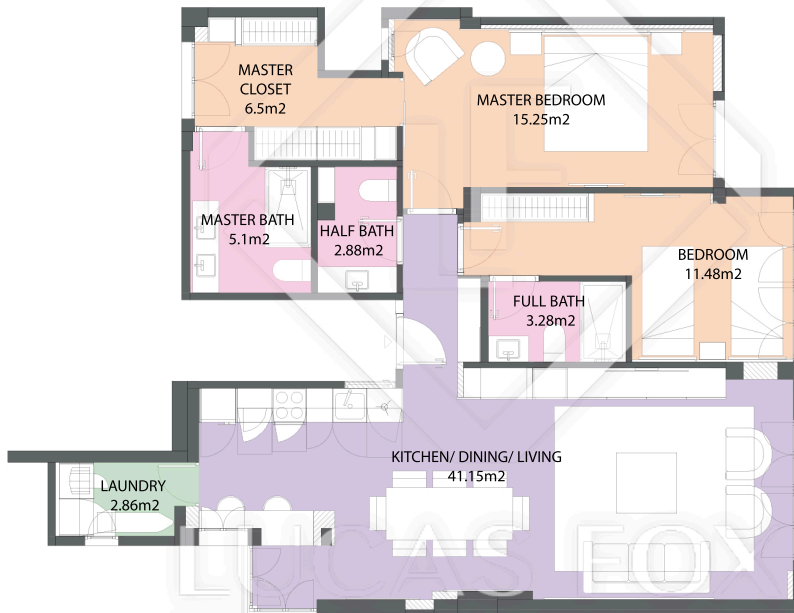

MAD56818

INTERNATIONAL PROPERTIES

MEASUREMENTS FLOOR	
built surface	103m ²
useful surface	89m ²
exterior surface	0m ²

Scale in meters. Indicative only. Dimensions are approximate. All information contained here is gathered from sources we believe to be reliable, however, we cannot guarantee its accuracy and interested people should rely on their own enquiries.