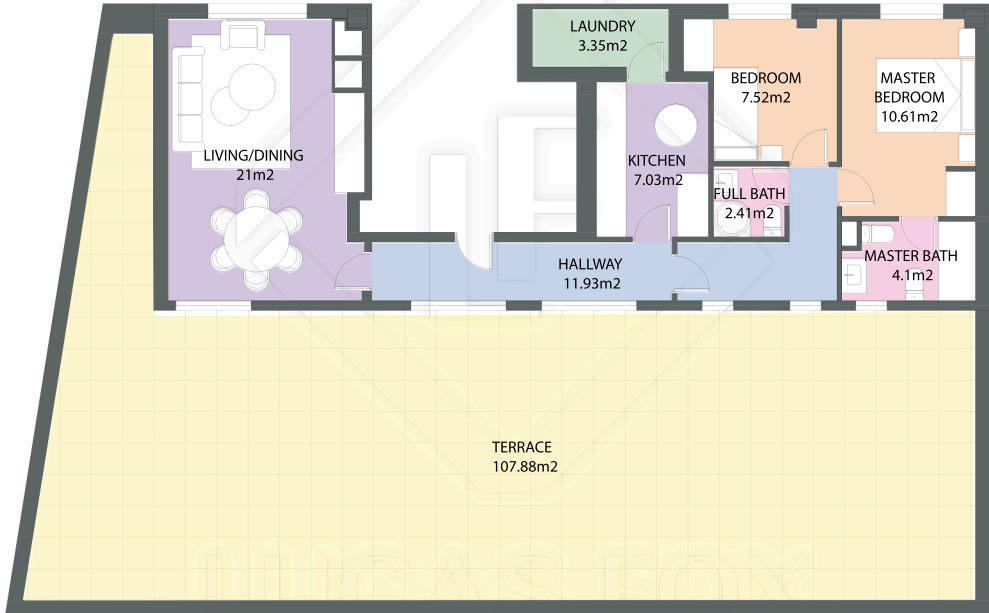

MAD56816

LUCAS FOX
INTERNATIONAL PROPERTIES

Scale in meters. Indicative only. Dimensions are approximate. All information contained here is gathered from sources we believe to be reliable, however, we cannot guarantee its accuracy and interested people should rely on their own enquiries.

MEASUREMENTS FLOOR	
built surface	99m ²
useful surface	68m ²
exterior surface	107.88m ²