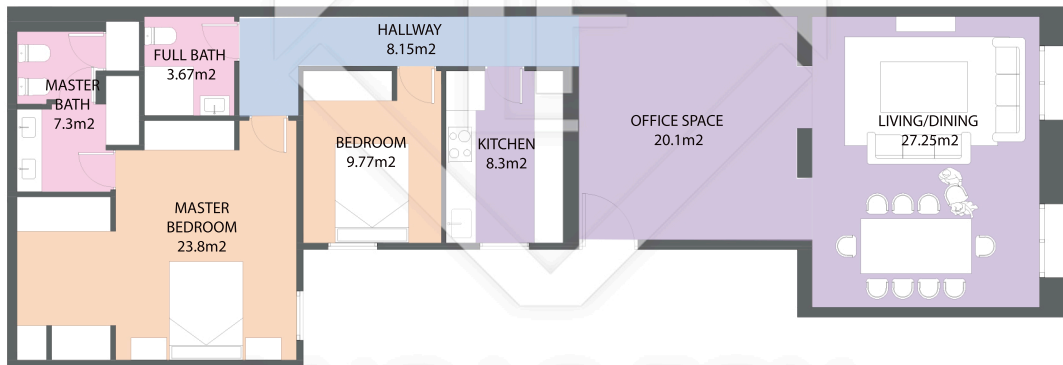

MAD56682

LUCAS FOX  
INTERNATIONAL PROPERTIES

Scale in meters. Indicative only. Dimensions are approximate. All information contained here is gathered from sources we believe to be reliable, however, we cannot guarantee its accuracy and interested people should rely on their own enquiries.

**MEASUREMENTS FLOOR**

built surface	129m <sup>2</sup>
useful surface	108.34m <sup>2</sup>
exterior surface	0m <sup>2</sup>