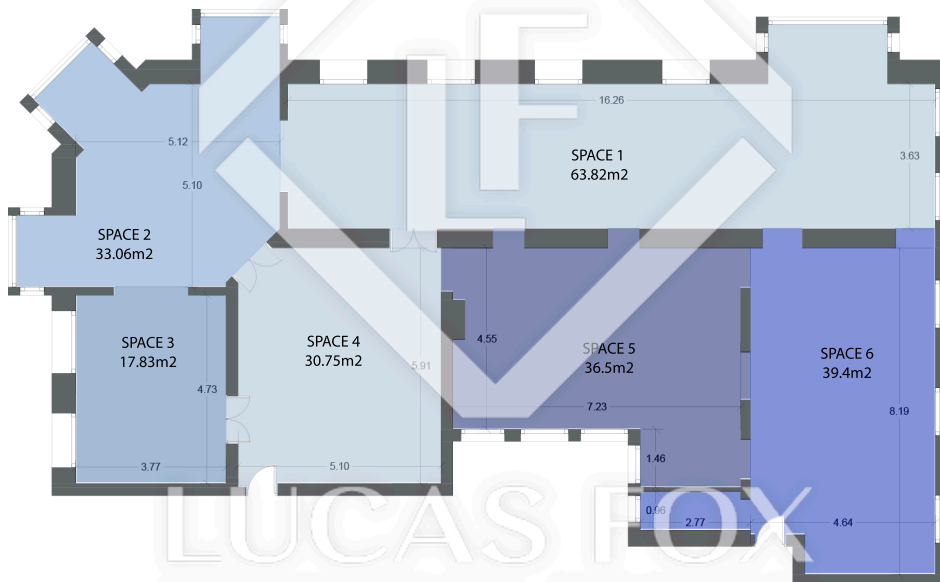

MAD56399

LUCAS FOX
INTERNATIONAL PROPERTIES

Scale in meters. Indicative only. Dimensions are approximate. All information contained here is gathered from sources we believe to be reliable, however, we cannot guarantee its accuracy and interested people should rely on their own enquiries.

MEASUREMENTS FLOOR

built surface	263m ²
useful surface	221m ²
outdoor space	0 m ²