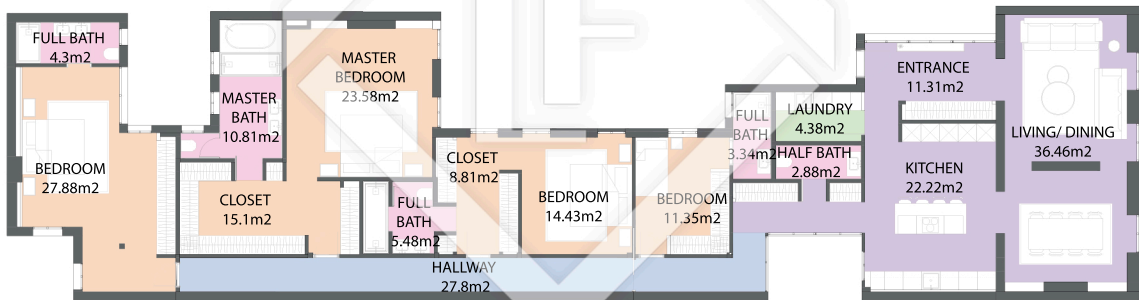

MAD56325

LUCAS FOX
INTERNATIONAL PROPERTIES

MEASUREMENTS FLOOR	
built surface	311m ²
useful surface	287m ²
exterior surface	2m ²

Scale in meters. Indicative only. Dimensions are approximate. All information contained here is gathered from sources we believe to be reliable, however, we cannot guarantee its accuracy and interested people should rely on their own enquiries.