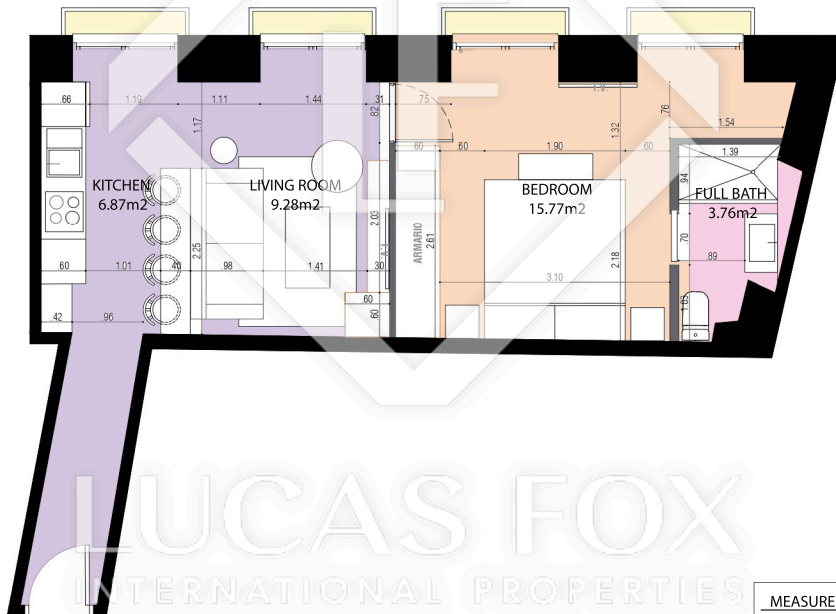

MAD56148

Scale in meters. Indicative only. Dimensions are approximate. All information contained here is gathered from sources we believe to be reliable, however, we cannot guarantee its accuracy and interested people should rely on their own enquiries.

MEASUREMENTS FLOOR

built surface	63m ²
useful surface	48m ²
outdoor space	2.4m ²